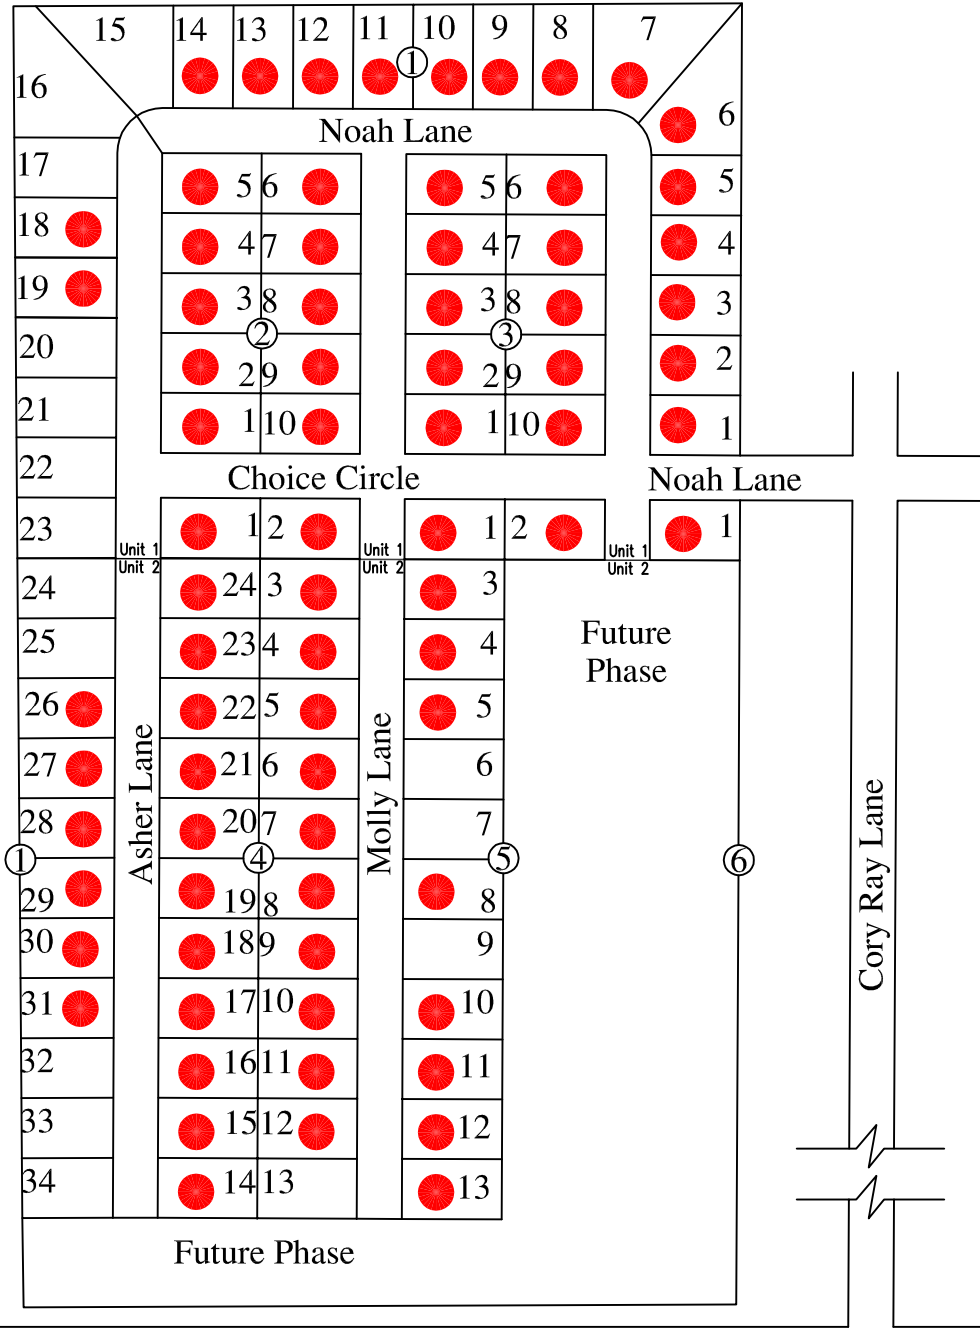

BUY-A-LOT for a Little!

Residential Lots

1 - 8 5 5 - BUY-A-LOT.com

Lindale, TX

R-1-3-2011

Lot	Block	Price
15	1	\$25,000
16	1	\$25,000
17	1	\$25,000
20	1	\$25,000
21	1	\$25,000
22	1	\$25,000
23	1	\$25,000
24	1	\$25,000
25	1	\$25,000
26	1	SOLD
27	1	SOLD
32	1	\$25,000
33	1	\$25,000
34	1	\$25,000
13	4	\$25,000
6	5	\$25,000
7	5	\$25,000
9	5	\$25,000

◀ Down Town Lindale FM 16

Location Map

FAQ's

- * Lindale ISD
- * Country Setting
- * Choose Your Builder
- * Mature Treed Lots
- * Great Value

Orientation

BUILDER SPECIALS
May be available!
Please Call...