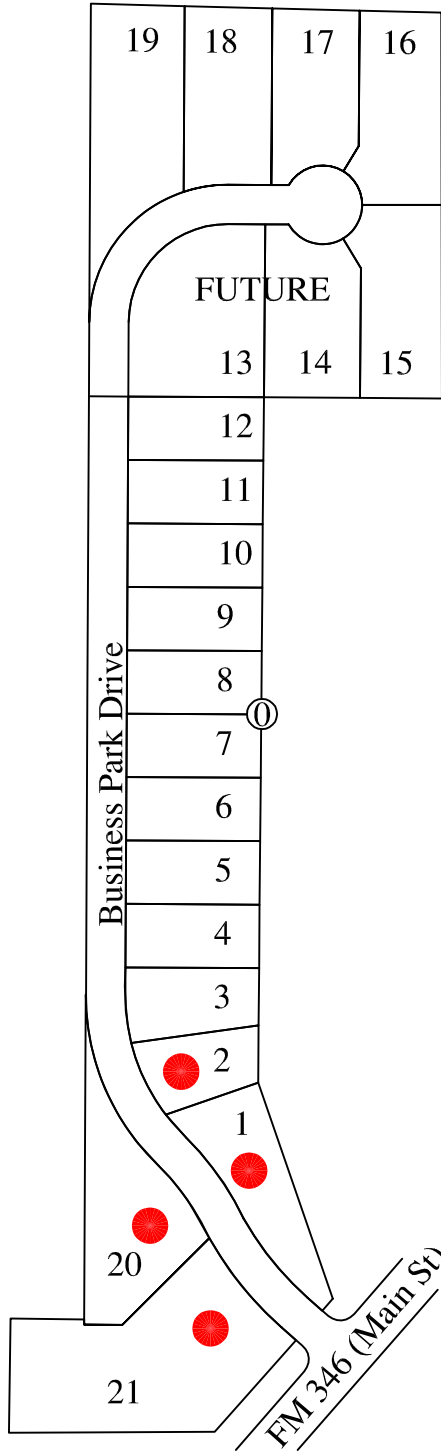

# LAKESIDE BUSINESS PARK

*BUY-A-LOT for a Little!*

Commercial Lots

1 - 8 5 5 - **BUY-A-LOT**.com

Whitehouse, TX

R-1-3-2011

Lot	Block	Price
1	Unit 1	<b>SOLD</b>
2	Unit 1	<b>SOLD</b>
3	Unit 1	\$35,000
4	Unit 1	\$35,000
5	Unit 1	\$35,000
6	Unit 1	\$35,000
7	Unit 1	\$35,000
8	Unit 1	\$35,000
9	Unit 1	\$35,000
10	Unit 1	\$35,000
11	Unit 1	\$35,000
12	Unit 1	\$35,000
13	Unit 2	<b>FUTURE</b>
14	Unit 2	<b>FUTURE</b>
15	Unit 2	<b>FUTURE</b>
16	Unit 2	<b>FUTURE</b>
17	Unit 2	<b>FUTURE</b>
18	Unit 2	<b>FUTURE</b>
19	Unit 2	<b>FUTURE</b>
20	Unit 2	<b>SOLD</b>
21	Unit 2	<b>SOLD</b>

### Location Map