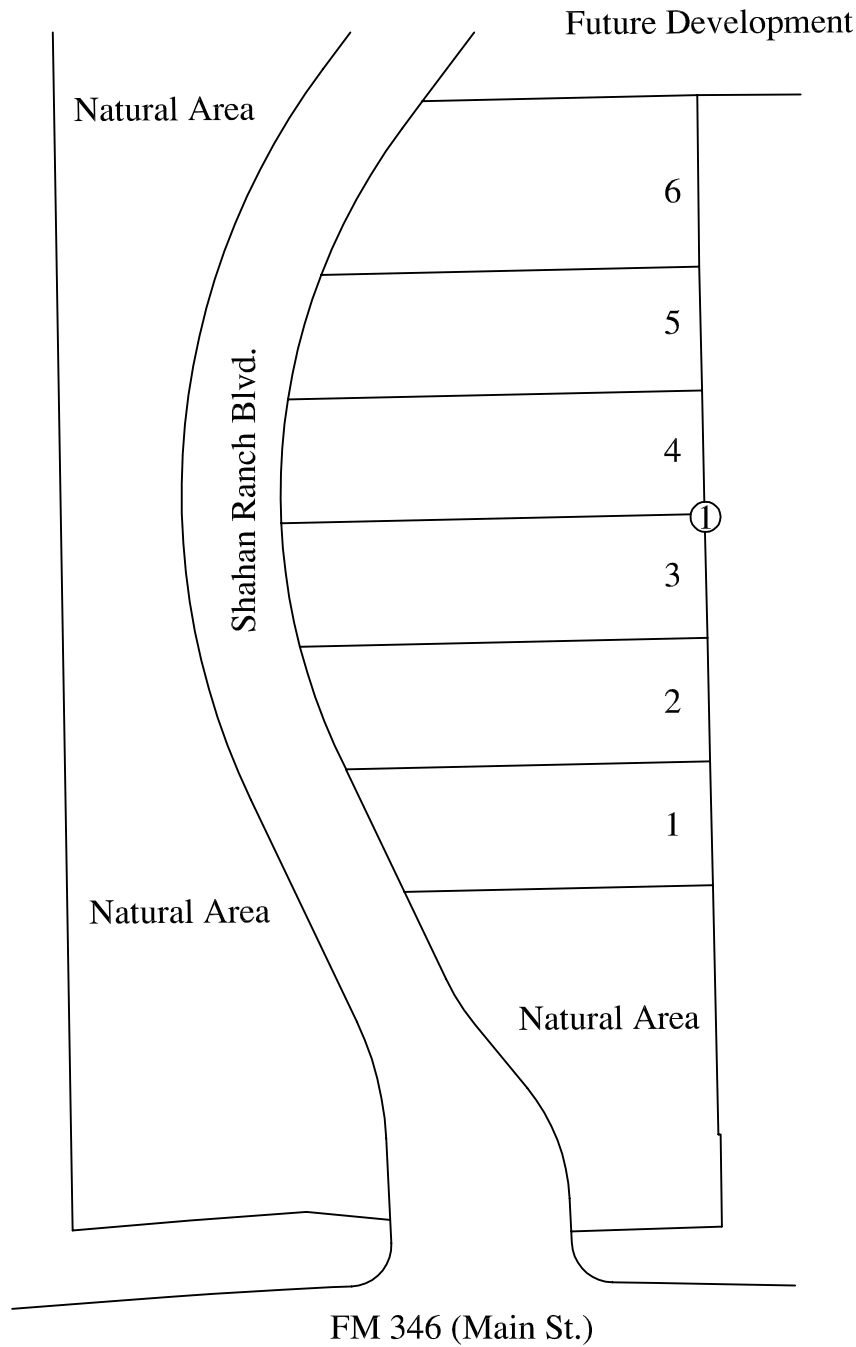

BUY-A-LOT for a Little!

Commercial Lots

1 - 8 5 5 - **BUY-A-LOT**.com

Whitehouse, TX

R-1-3-2011

Lot	Block	Price
1	1	\$35,000
2	1	\$35,000
3	1	\$35,000
4	1	\$35,000
5	1	\$35,000
6	1	\$35,000

Location Map	FAQ's	Orientation
<p>TO TYLER Whitehouse US HWY 110 S. SHAHAN RANCH BLVD. FM 346 (MAIN ST.)</p>	<ul style="list-style-type: none"> * Commercial Lots * Central Location * City Utilities * City Safety Services * Choose your builder * Dedicated Park Lands 	