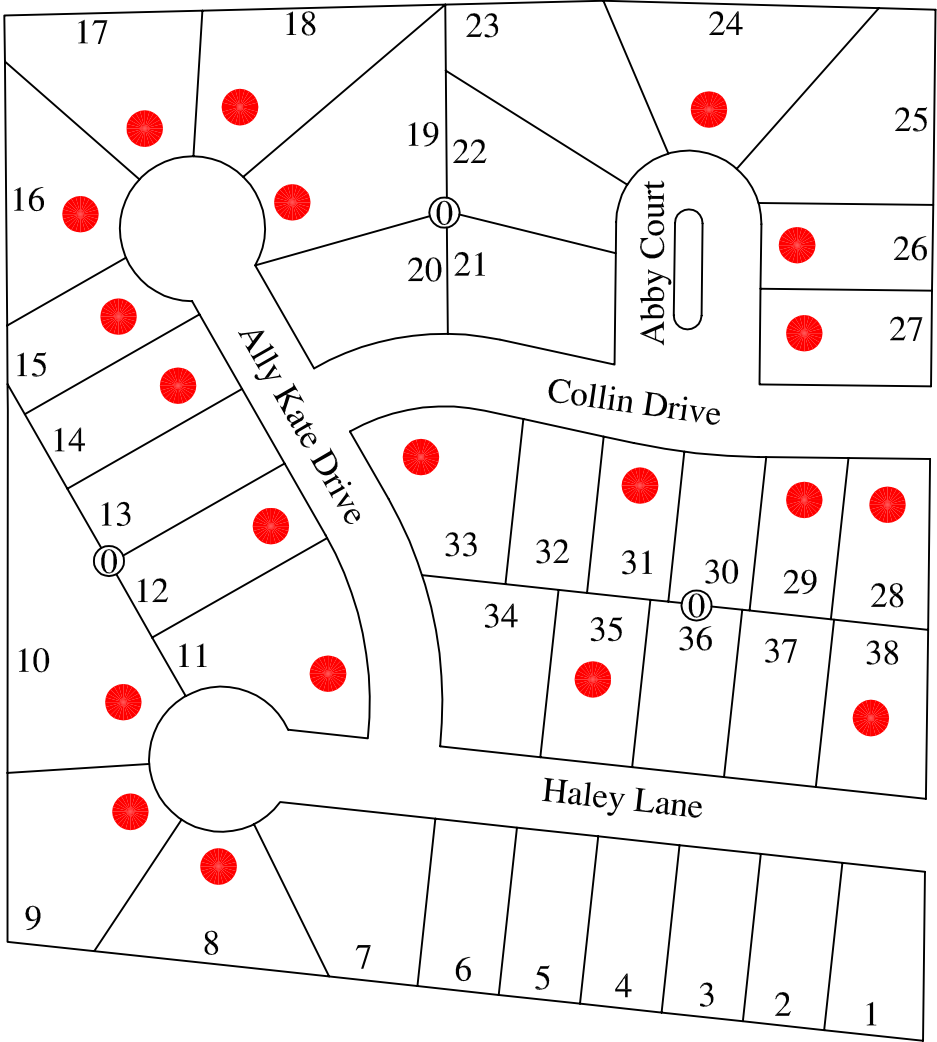

BUY A LOT for a Little!

Residential Lots

Call or Click... 1 - 8 5 5 BUY A LOT .info

Chandler, TX

R-5-16-2011

Lot	Block	Price
1	Unit 1	\$25,000
2	Unit 1	\$25,000
3	Unit 1	\$25,000
4	Unit 1	\$25,000
5	Unit 1	\$25,000
6	Unit 1	\$25,000
7	Unit 1	\$25,000
8	Unit 1	SOLD
9	Unit 1	SOLD
10	Unit 1	SOLD
11	Unit 1	SOLD
12	Unit 1	SOLD
13	Unit 1	\$25,000
14	Unit 1	SOLD
15	Unit 1	SOLD
16	Unit 1	SOLD
17	Unit 1	SOLD
18	Unit 1	SOLD
19	Unit 1	SOLD
20	Unit 1	\$25,000
21	Unit 1	\$25,000
22	Unit 1	\$25,000
23	Unit 1	\$25,000
24	Unit 1	SOLD
25	Unit 1	\$25,000
26	Unit 1	SOLD
27	Unit 1	SOLD
28	Unit 1	SOLD
29	Unit 1	SOLD
30	Unit 1	\$25,000
31	Unit 1	SOLD
32	Unit 1	\$25,000
33	Unit 1	SOLD
34	Unit 1	\$25,000
35	Unit 1	SOLD
36	Unit 1	\$25,000
37	Unit 1	\$25,000
38	Unit 1	SOLD

Location Map

FAQ's

- * Brownsboro ISD
- * City Utilities
- * Central Location
- * Choose Your Builder
- * Close to Lake Palestine
- * Incredible Value

Orientation

BUILDER SPECIALS
May be available!
Please Call...