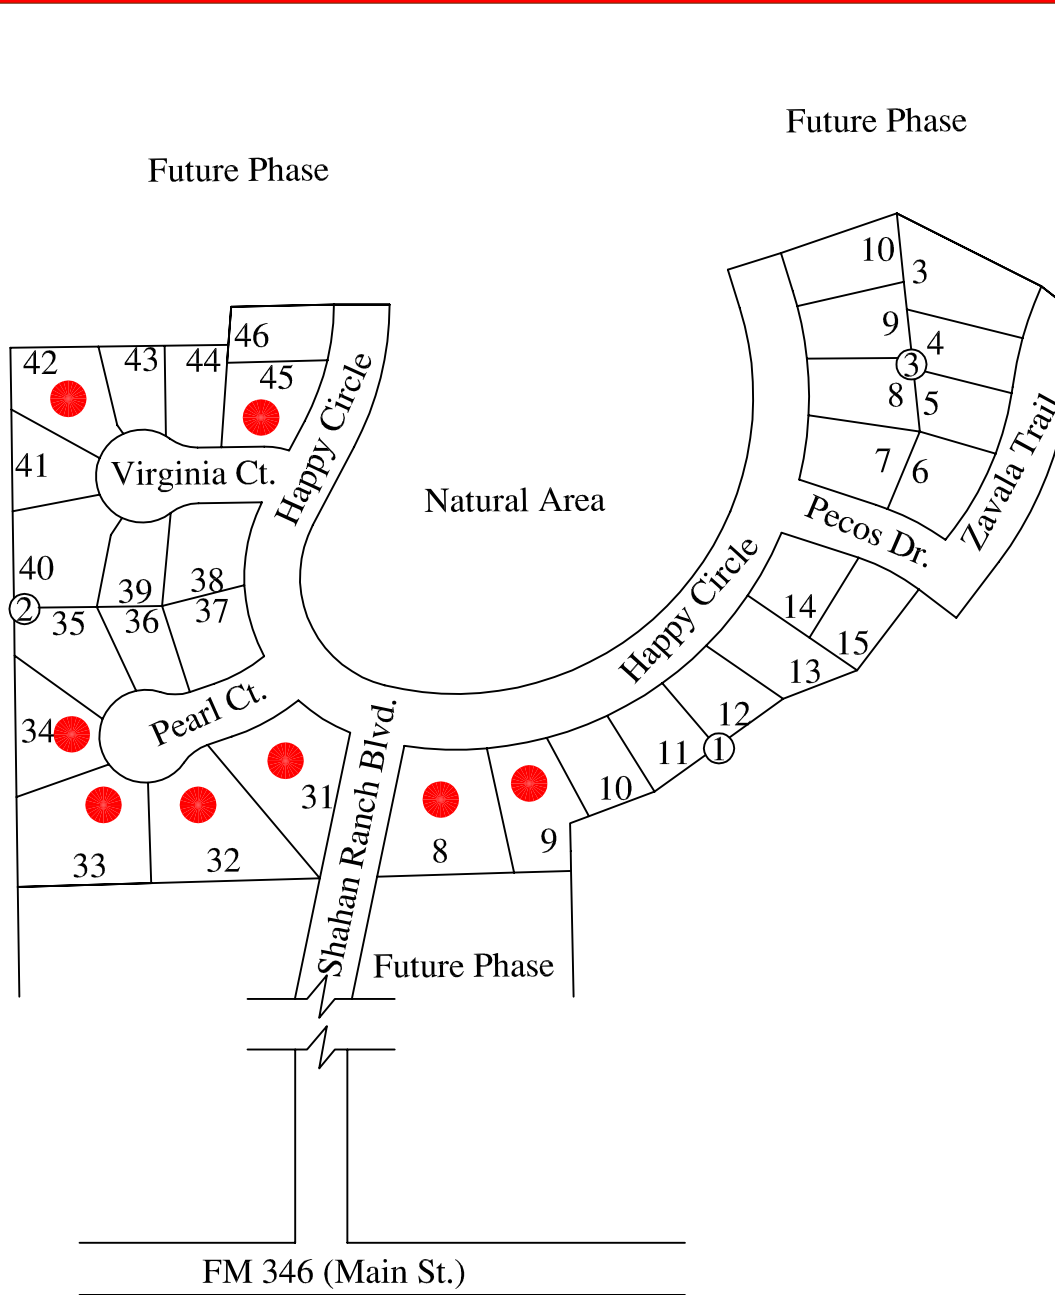

BUY A LOT for a Little!

Residential Lots

Call or Click... 1 - 8 5 5 BUY A LOT .info

Whitehouse, TX

R-4-11-2011

Lot	Block	Price
8	1	SOLD
9	1	SOLD
10	1	\$32,500
11	1	\$32,500
12	1	\$32,500
13	1	\$32,500
14	1	\$32,500
15	1	\$32,500
31	2	SOLD
32	2	SOLD
33	2	SOLD
34	2	SOLD
35	2	\$32,500
36	2	\$32,500
37	2	\$32,500
38	2	\$32,500
39	2	\$32,500
40	2	\$32,500
41	2	\$32,500
42	2	SOLD
43	2	\$32,500
44	2	\$32,500
45	2	SOLD
46	2	\$32,500
3	3	\$32,500
4	3	\$32,500
5	3	\$32,500
6	3	\$32,500
7	3	\$32,500
8	3	\$32,500
9	3	\$32,500
10	3	\$32,500

Location Map

FAQ's

- * Whitehouse ISD
- * Central Location
- * City Utilities
- * City Safety Services
- * Choose your builder
- * Dedicated Park Lands

Orientation

BUILDER SPECIALS
May be available!
Please Call...