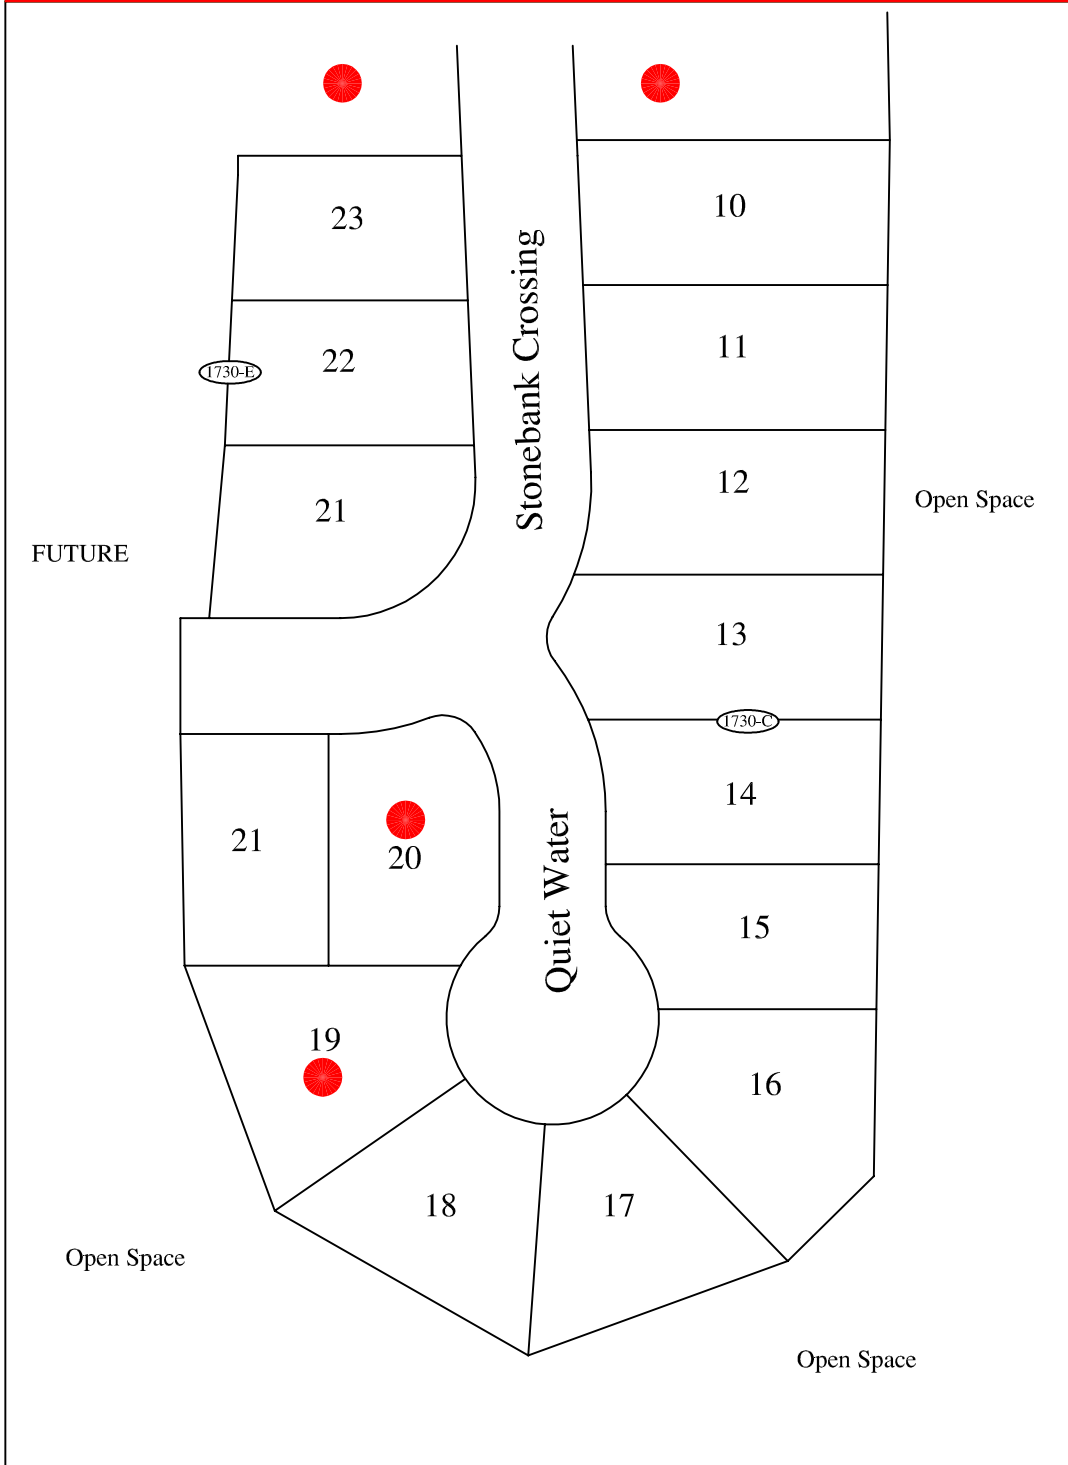

BUY-A-LOT for a Little!

Residential Lots

1 - 8 5 5 - BUY-A-LOT.com

Tyler, TX

R-1-3-2011

Lot	Block	Price
10	1490-C	\$45,000
11	1490-C	\$45,000
12	1490-C	\$45,000
13	1490-C	\$45,000
14	1490-C	\$45,000
15	1490-C	\$45,000
16	1490-C	\$45,000
17	1490-C	\$45,000
18	1490-C	\$45,000
19	1490-C	SOLD
20	1490-C	SOLD
21	1490-C	\$41,000
21	1490-E	\$43,000
22	1490-E	\$41,000
23	1490-E	\$41,000

Location Map

FAQ's

- * Whitehouse ISD
- * City Utilities
- * Incredible Location
- * Highly Restricted
- * Natural Spaces
- * Growing Area

Orientation

BUILDER SPECIALS
 May be available!
 Please Call...