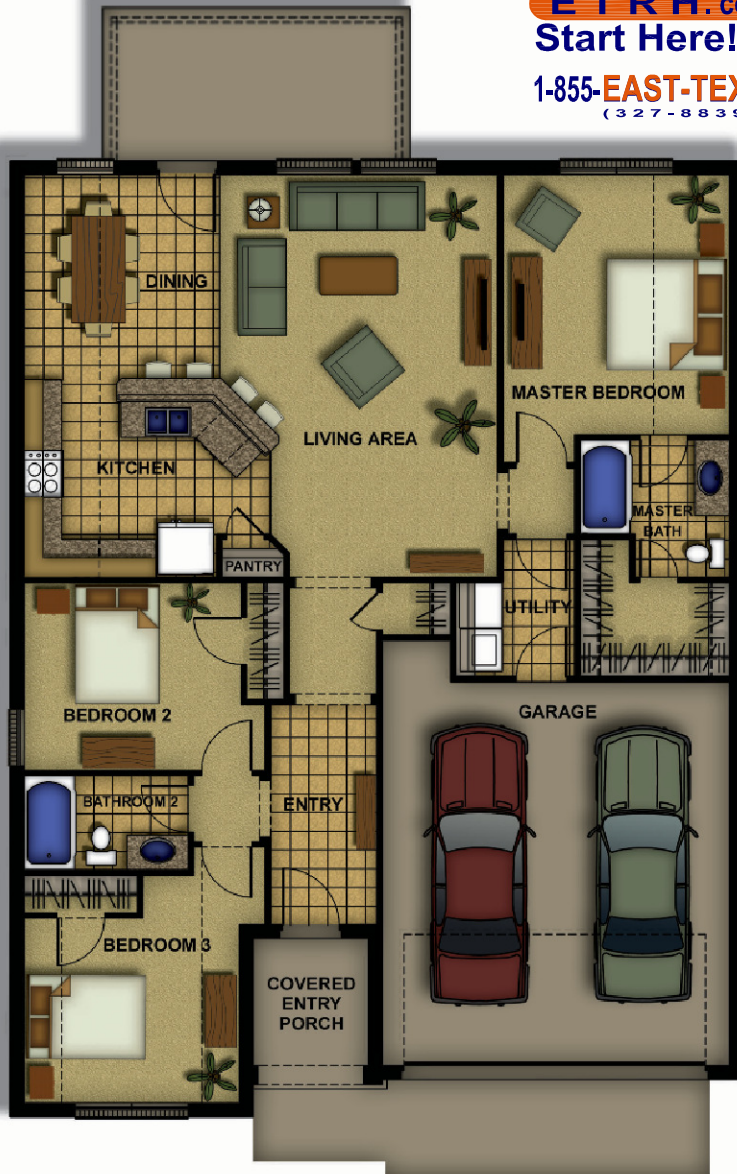

East Texas Rent Homes
ETRH.com
Start Here!
1-855-EAST-TEXAS
(327-8839)

R-5-31-2012

Neighborhood Facts

- * Located in the heart of Whitehouse!
- * Walk to Stanton Smith Elementary!
- * Nice quiet neighborhood!
- * Highly acclaimed Whitehouse ISD!
- * Curbed & guttered streets!
- * Fully maintained Lawns!
- * Pet friendly!
- * Individual homes for added privacy!
- * Sidewalks for walking!
- * Private fenced back yards!

Home Facts

- * 1467 +/- sq.ft. (Heated & Cooled)
- * 3 Bedrooms
- * 2 Bathrooms
- * 2 Car Garage
- * Open Floorplans
- * Large Covered Back Porches
- * Ceiling Fans in all bedrooms
- * 10' Ceilings in main areas
- * Energy efficient