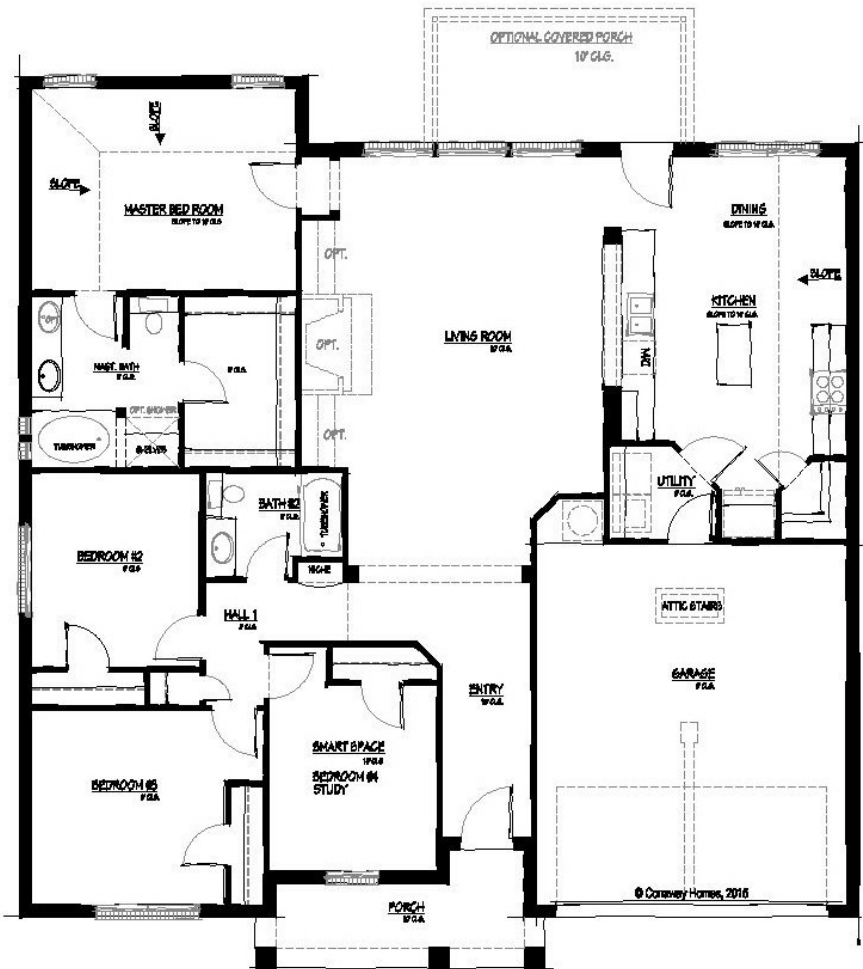

Plan Features... 3-4\* Bedrooms, 2 Bathrooms, 2 car garage Extremely livable & comfortable design Nice sized Kitchen with bar top & island Oversized Pantry Archways divide Kitchen & Living Convenient Kitchen / Garage location Split bedroom arrangement SMART Space\*(tm): 4th Bedroom / Study option Large Entry with decorative archway Huge Master Closet \* Ask your new home Sales Counselor