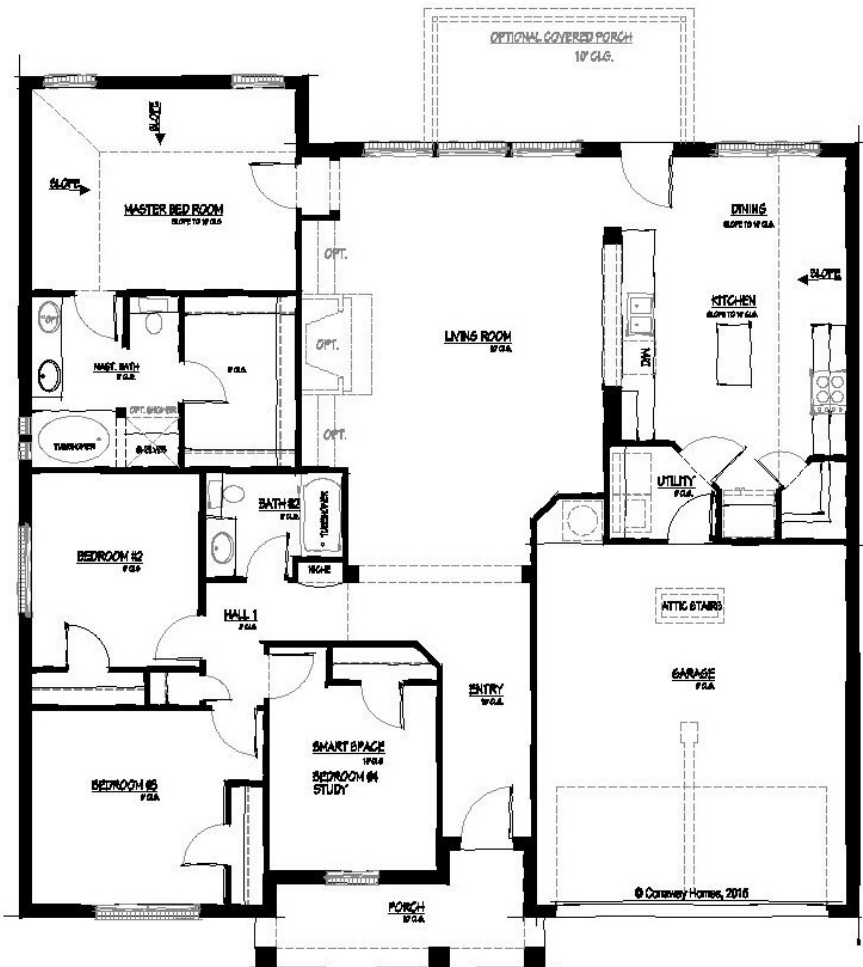

Plan Features... 3-4* Bedrooms, 2 Bathrooms, 2 car garage Extremely livable & comfortable design Nice sized Kitchen with bar top & island Oversized Pantry Archways divide Kitchen & Living Convenient Kitchen / Garage location Split bedroom arrangement SMART Space*(tm): 4th Bedroom / Study option Large Entry with decorative archway Huge Master Closet * Ask your new home Sales Counselor