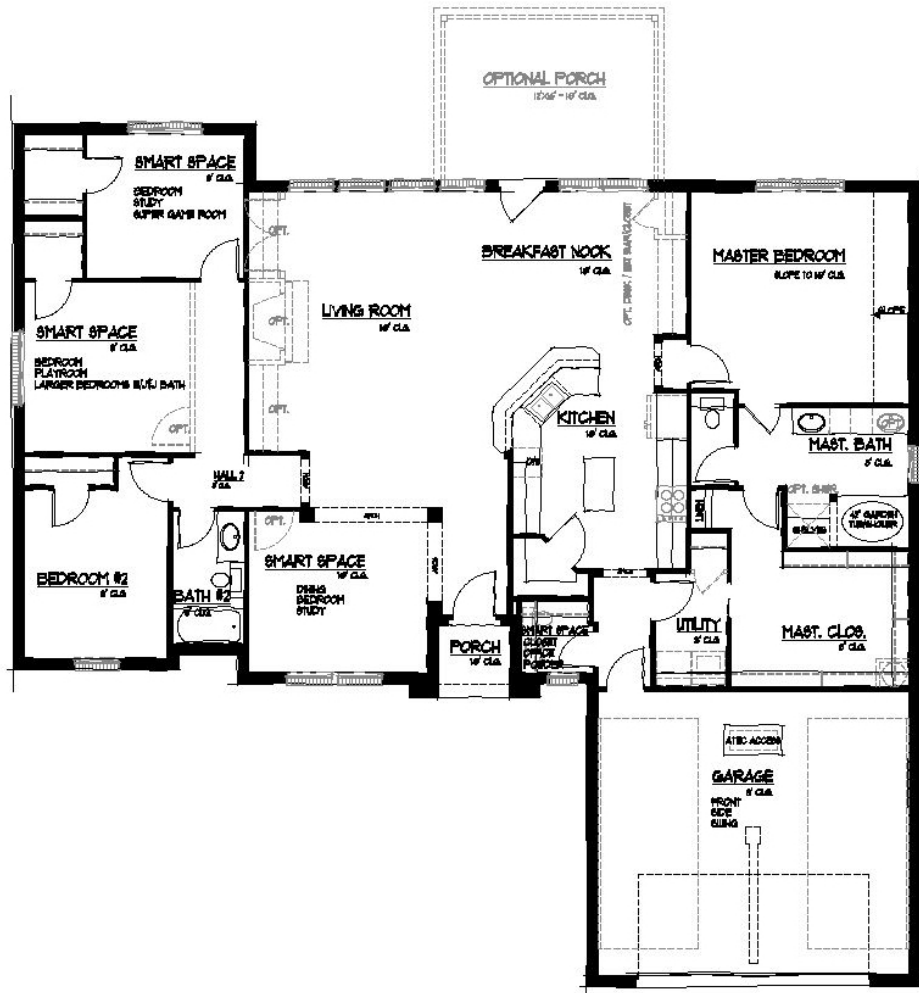

Plan Features... 3-5\* Bedrooms, 2 Bathrooms, 2 car garage Smart Space\*(tm): 3-5 Bedrooms, plus much more Oversized Kitchen with island Breakfast area with enormous breakfast bar Huge walk in Pantry Private Utility Room with direct access to Master Closet Large Master Bathroom with walk in closet Oversized Living Room with 10' ceilings Very open floor plan with lots of windows Split bedroom arrangement \* Ask your new home Sales Counselor