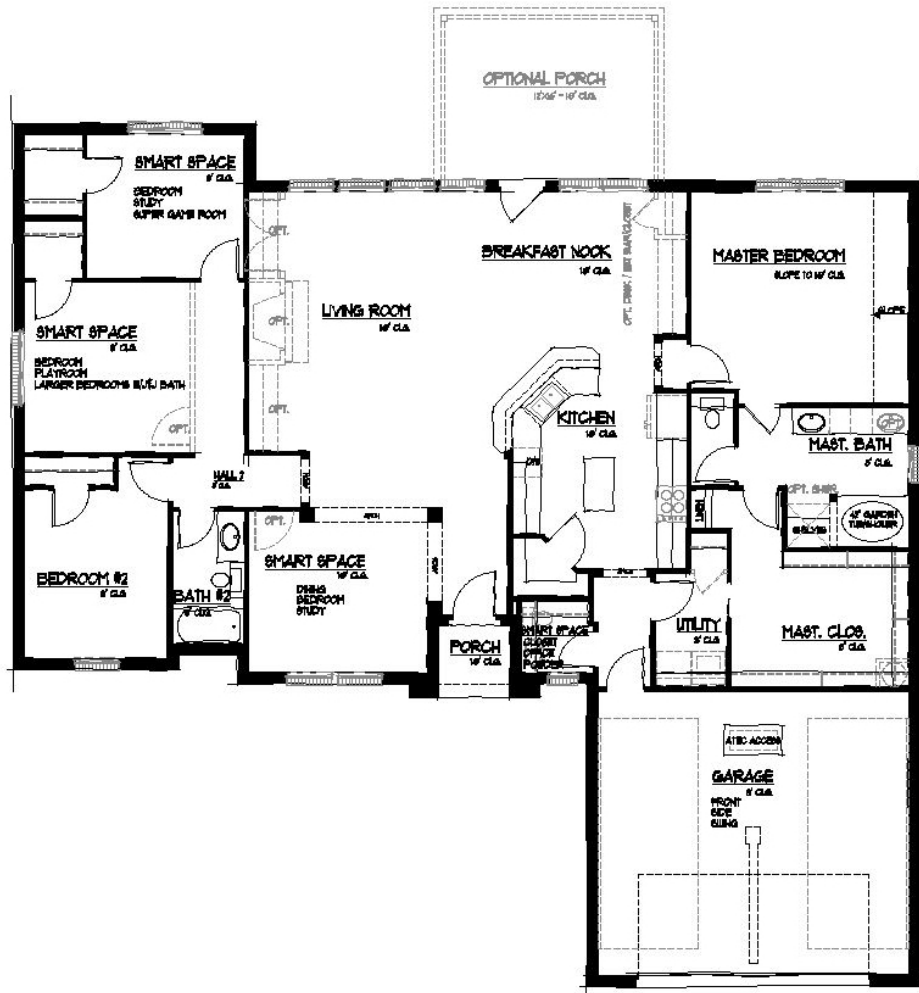

Available Home

Alpine Meadows in Longview

Experience is Everything™

Tucked away in a quiet pastureland just off of Alpine Road inside Loop 281, Alpine Meadows residents enjoy peaceful seclusion plus the convenience of an in-town neighborhood! Served by the highly acclaimed Hallsville I.S.D., Alpine Meadows is convenient to Longview's finest dining and shopping areas! But you'll appreciate the peace and privacy that Alpine Meadows offers!

Plan Features... 3-5* Bedrooms, 2 Bathrooms, 2 car garage Smart Space*(tm): 3-5 Bedrooms, plus much more Oversized Kitchen with island Breakfast area with enormous breakfast bar Huge walk in Pantry Private Utility Room with direct access to Master Closet Large Master Bathroom with walk in closet Oversized Living Room with 10' ceilings Very open floor plan with lots of windows Split bedroom arrangement * Ask your new home Sales Counselor