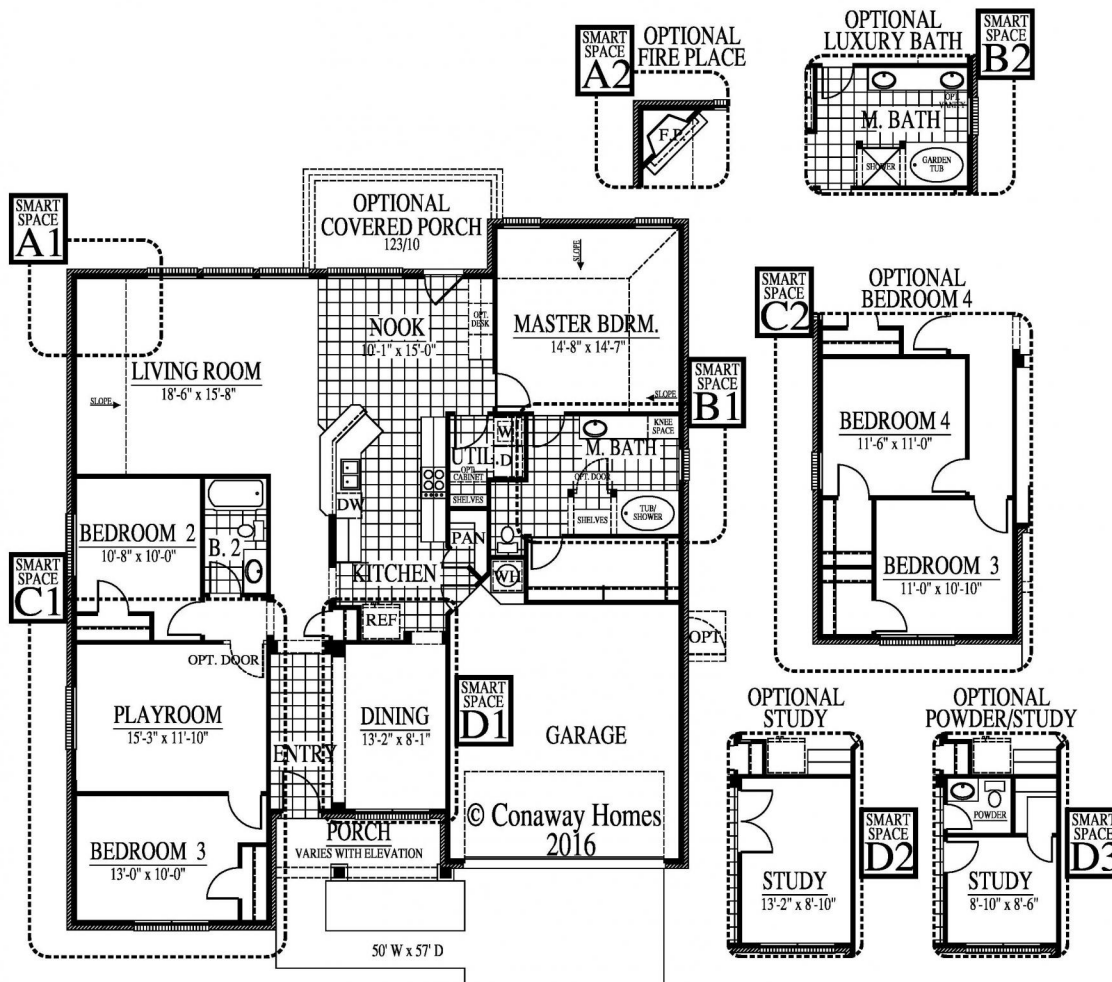

Plan Features... 3-4\* Bedrooms, 2 Bathrooms, 2 car garage Large welcoming front porch Entry with decorative archways Open Kitchen, Living, & Breakfast Room Smart Space Formal Dining / Study option Large Breakfast bar Oversized windows with exceptional back yard views Private Utility with extra storage space Large Master Bathroom with walk in closet SMART Space\*(tm): 4th Bedroom / Study / Playroom options \* Ask your new home Sales Counselor