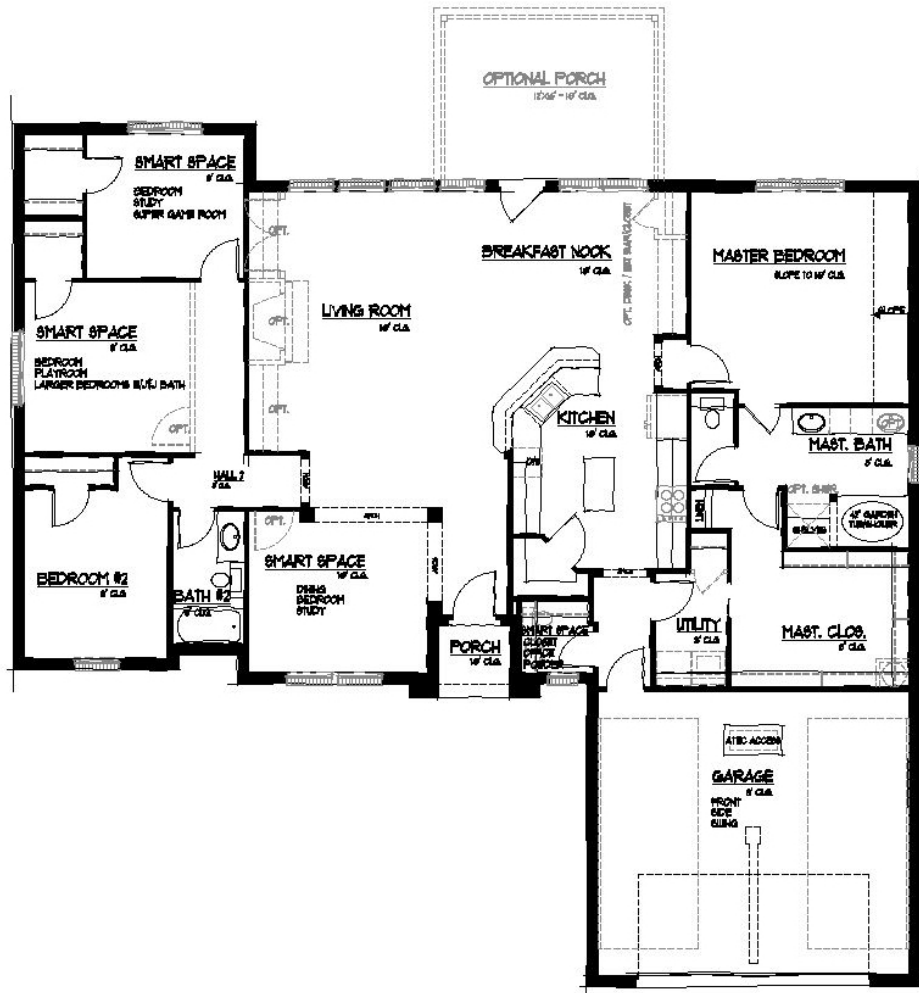

Available Home

Rosebrook in Whitehouse

Experience is Everything™

Located in the heart of Whitehouse, Rosebrook offers luxurious and finely crafted homes for those seeking an elegant lifestyle. With spacious home sites and highly restricted architectural controls, Rosebrook residents enjoy their own private park with open and wooded places along a scenic creek. Simply stunning home designs and winding streets combine to make Rosebrook truly a "one of a kind" community for discerning tastes. :: MOVE IN READY PRICING ::

Plan Features... 3-5* Bedrooms, 2 Bathrooms, 2 car garage Smart Space*(tm): 3-5 Bedrooms, plus much more Oversized Kitchen with island Breakfast area with enormous breakfast bar Huge walk in Pantry Private Utility Room with direct access to Master Closet Large Master Bathroom with walk in closet Oversized Living Room with 10' ceilings Very open floor plan with lots of windows Split bedroom arrangement * Ask your new home Sales Counselor