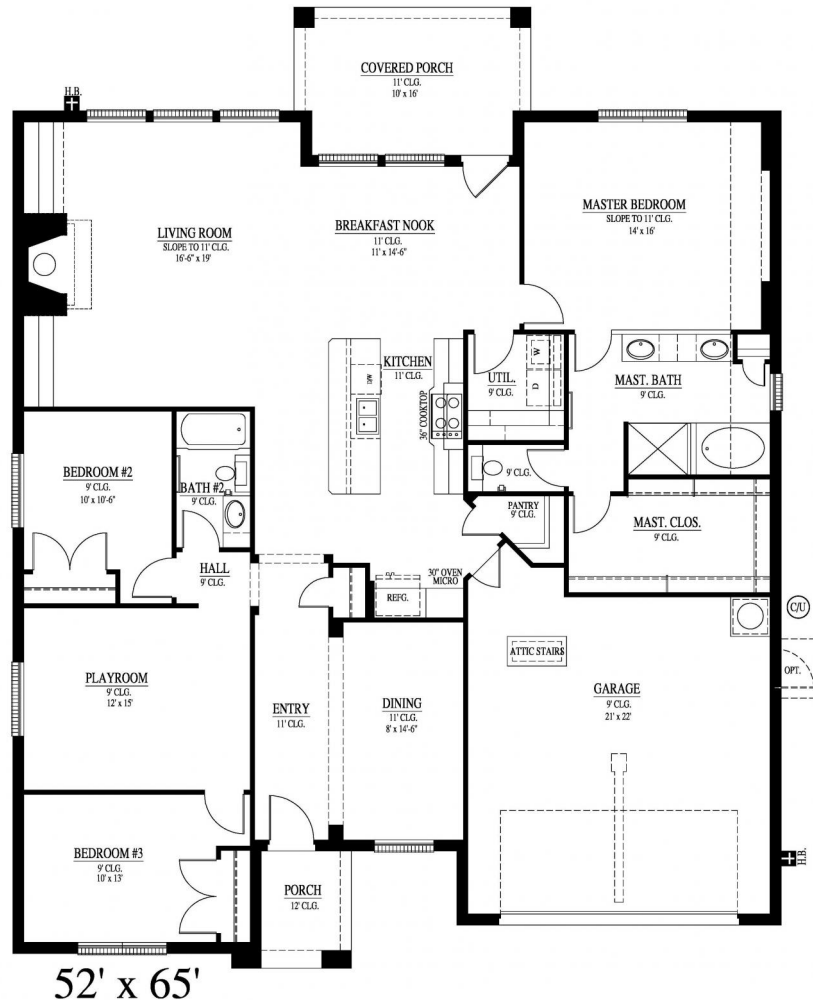

Plan Features... 3-4* Bedrooms, 2 Bathrooms, 2 car garage Large welcoming front porch Entry with decorative archways Open Kitchen with oversized island Open Kitchen, Living, & Breakfast Room Smart Space Formal Dining / Study option Oversized windows with exceptional back yard views Private Utility with extra storage space Large Master Bathroom with walk in closet SMART Space*(tm): 4th Bedroom / Study / Playroom options * Ask your new home Sales