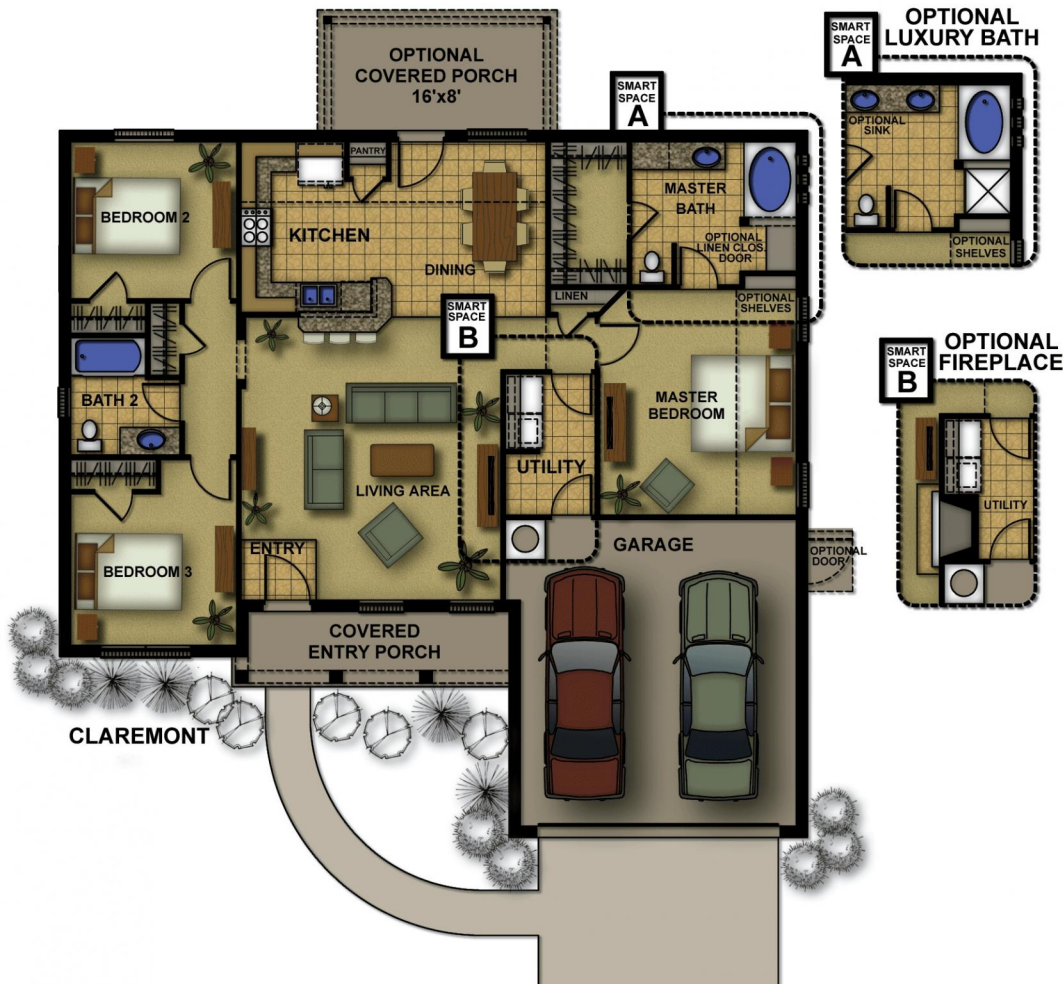

# Available Home

## Shahan Ranch in Whitehouse

Experience is Everything™

Whitehouse's newest neighborhood offers winding tree lined boulevards, green belts, and walking distance to schools! It's close to shopping, recreation, but it's so peaceful - great for families! ::: MOVE IN READY PRICING :::

Plan Features... 3 Bedrooms, 2 Bathrooms, 2 car garage Split bedroom arrangement Oversized welcoming front porch Open Living, Dining, & Kitchen 10' Ceilings in main living areas Kitchen dining bar Functional "U" shaped Kitchen Oversized Utility Room Large Master Closet Linen Closet by Master Bedroom