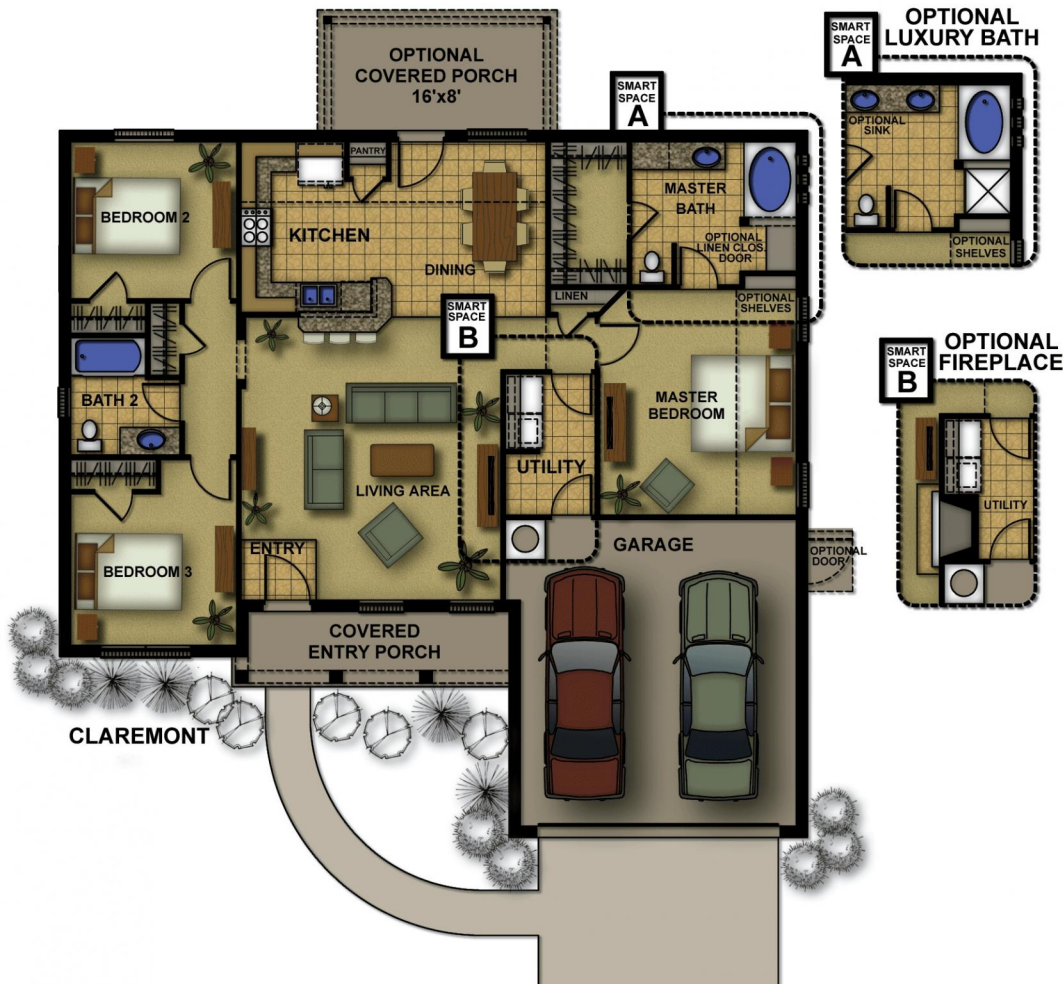

Available Home

V - Shahan Ranch in Whitehouse

Experience is Everything™

Whitehouse's newest neighborhood offers winding tree lined boulevards, green belts, and walking distance to schools! It's close to shopping, recreation, but it's so peaceful - great for families! ::: MOVE IN READY PRICING :::

Plan Features... 3 Bedrooms, 2 Bathrooms, 2 car garage Split bedroom arrangement Oversized welcoming front porch Open Living, Dining, & Kitchen 10' Ceilings in main living areas Kitchen dining bar Functional "U" shaped Kitchen Oversized Utility Room Large Master Closet Linen Closet by Master Bedroom