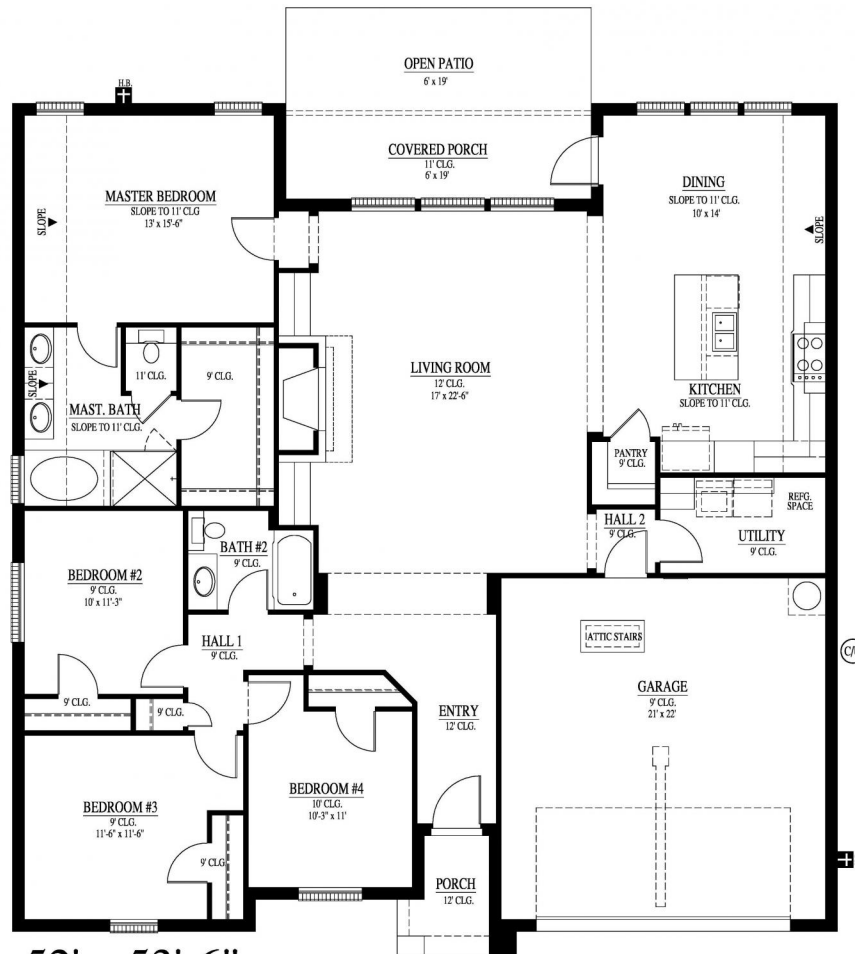

Available Home

Rosebrook in Whitehouse

Experience is Everything™

Located in the heart of Whitehouse, Rosebrook offers luxurious and finely crafted homes for those seeking an elegant lifestyle. With spacious home sites and highly restricted architectural controls, Rosebrook residents enjoy their own private park with open and wooded places along a scenic creek. Simply stunning home designs and winding streets combine to make Rosebrook truly a "one of a kind" community for discerning tastes. :: MOVE IN READY PRICING ::

Plan Features... 4 Bedrooms, 2 Bathrooms, 2 car garage Entry with decorative archways Open Kitchen with oversized island Open Kitchen, Living, & Breakfast Room Oversized windows with exceptional back yard views Private Utility with extra storage space Large Master Bathroom with walk in closet * Ask your new home Sales Counselor