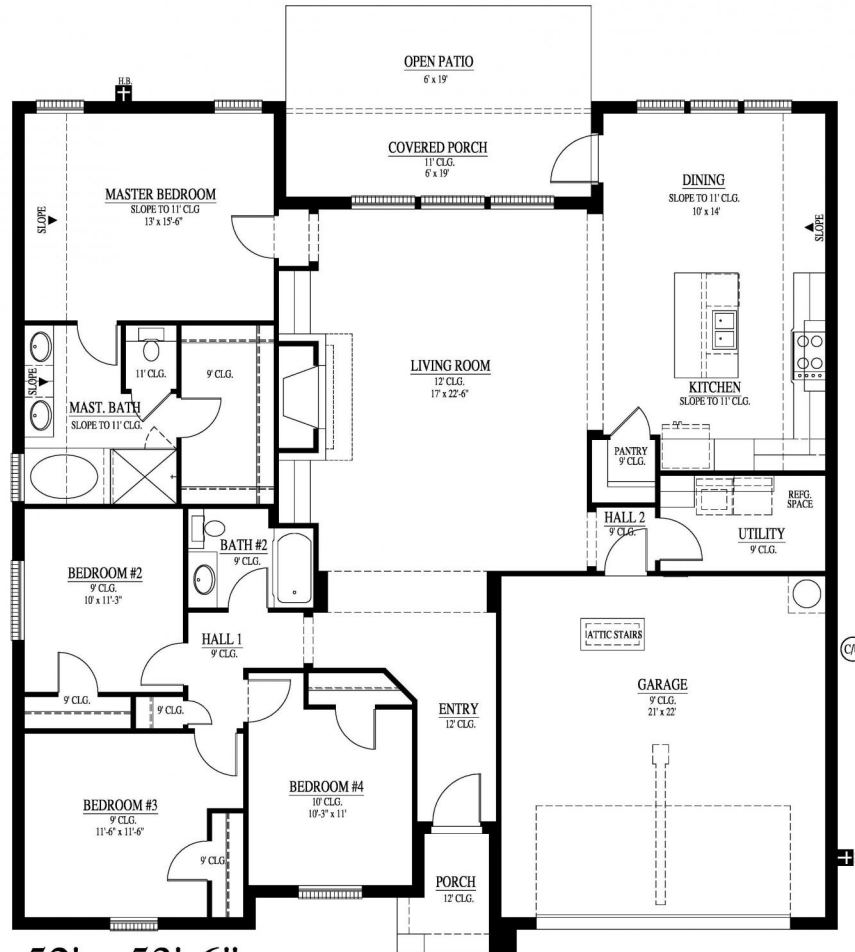

Plan Features... 4 Bedrooms, 2 Bathrooms, 2 car garage Entry with decorative archways Open Kitchen with oversized island Open Kitchen, Living, & Breakfast Room Oversized windows with exceptional back yard views Private Utility with extra storage space Large Master Bathroom with walk in closet \* Ask your new home Sales Counselor