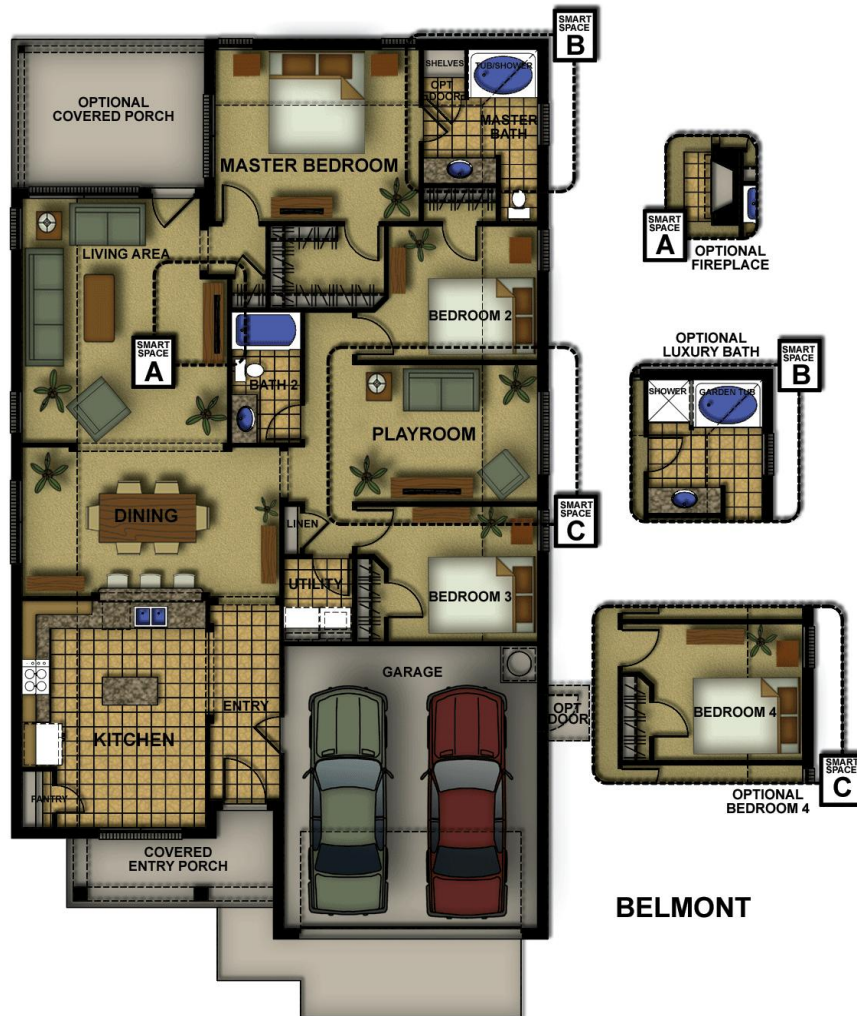

Your Home! Your Way!
Conaway Homes!

Quick Delivery Home

Shahan Ranch in Whitehouse

Whitehouse's newest neighborhood offers winding tree lined boulevards, green belts, and walking distance to schools! It's close to shopping, recreation, but it's so peaceful - great for families!

BELMONT

The Belmont is a spectacular plan for the family needing extra space! Our "Smart Space" design allows you to have four bedrooms or three bedrooms and playroom! The island kitchen with breakfast area overlooks the front porch and yard. The extra large living room with optional fireplace adjoins the rear patio! With 2313 Sq.Ft. of total space, the Belmont offers 1817 sq. ft. of living area.