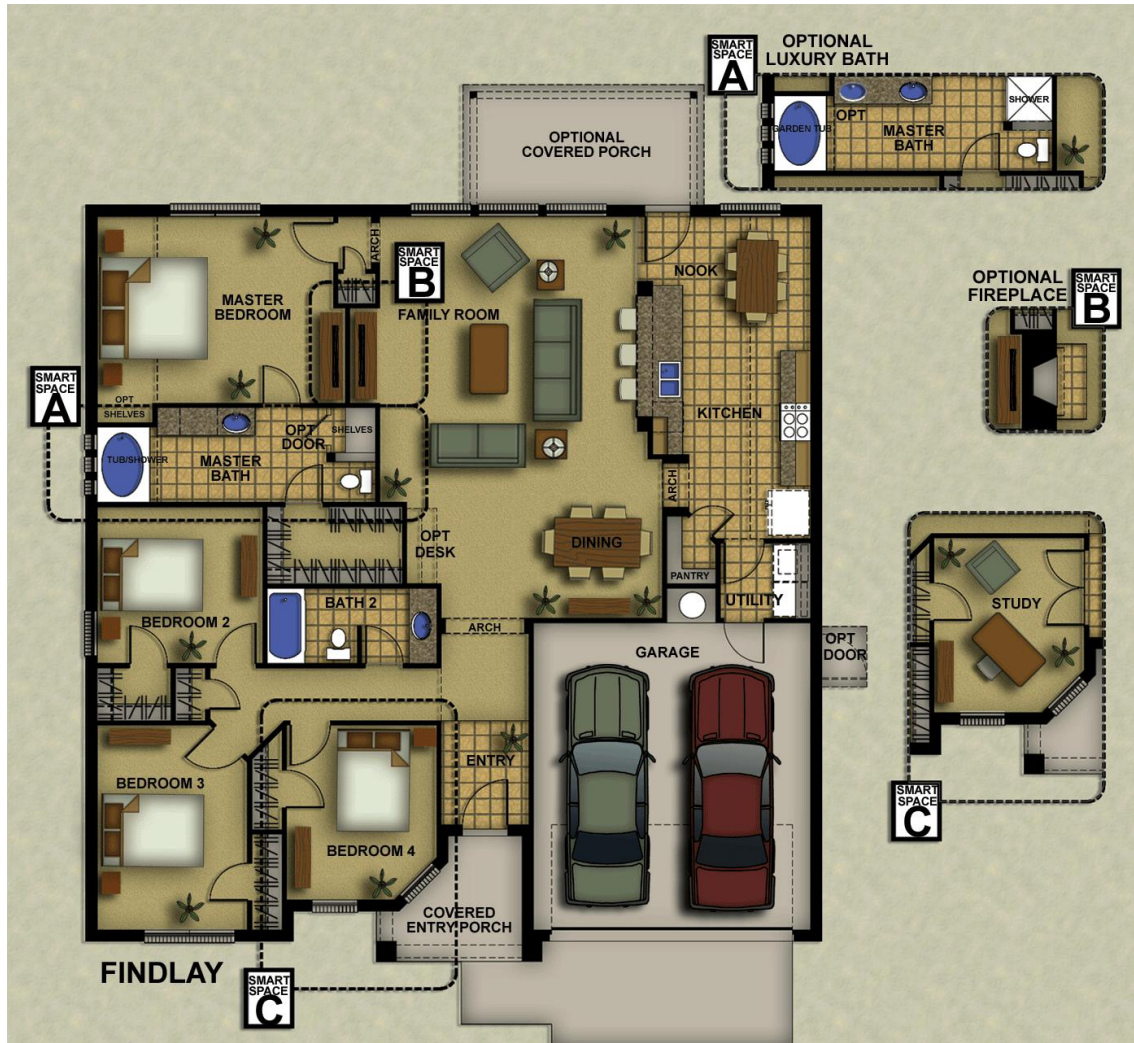

Your Home! Your Way!
Conaway Homes!

Quick Delivery Home

Shahan Ranch in Whitehouse

Whitehouse's newest neighborhood offers winding tree lined boulevards, green belts, and walking distance to schools! It's close to shopping, recreation, but it's so peaceful - great for families!

Active, growing families need space in the right place and this home has it all! With Conaway Homes' "Smart Space", you can have four bedrooms or three bedrooms and a study or children's playroom! This wonderful home also offers a breakfast nook, casual dining area and formal dining area! This home offers 2398 Sq. Ft. of total space of which 1906 Sq. Ft. is heated and cooled.