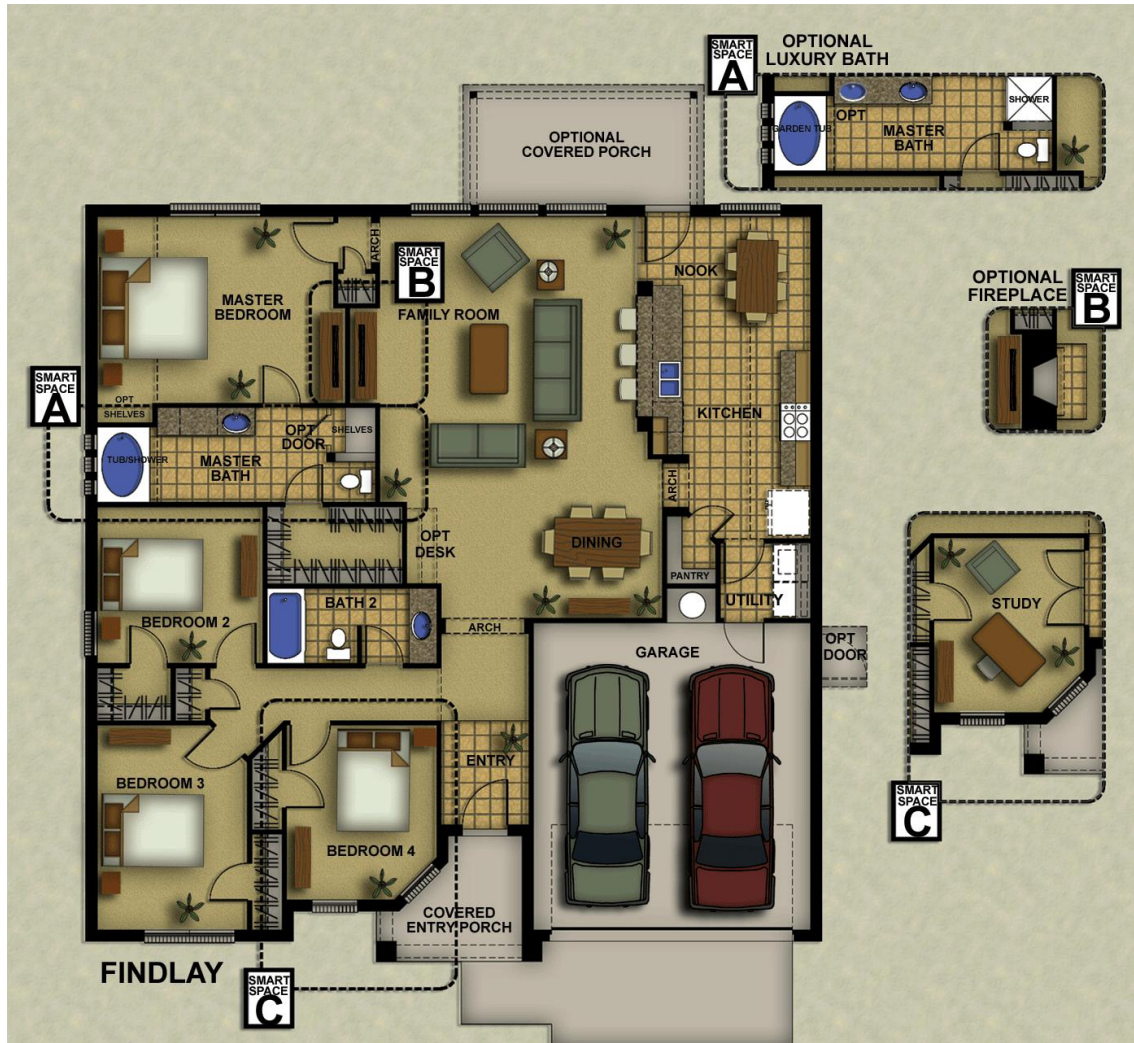

Active, growing families need space in the right place and this home has it all! With Conaway Homes' "Smart Space", you can have four bedrooms or three bedrooms and a study or children's playroom! This wonderful home also offers a breakfast nook, casual dining area and formal dining area! This home offers 2398 Sq. Ft. of total space of which 1906 Sq. Ft. is heated and cooled.