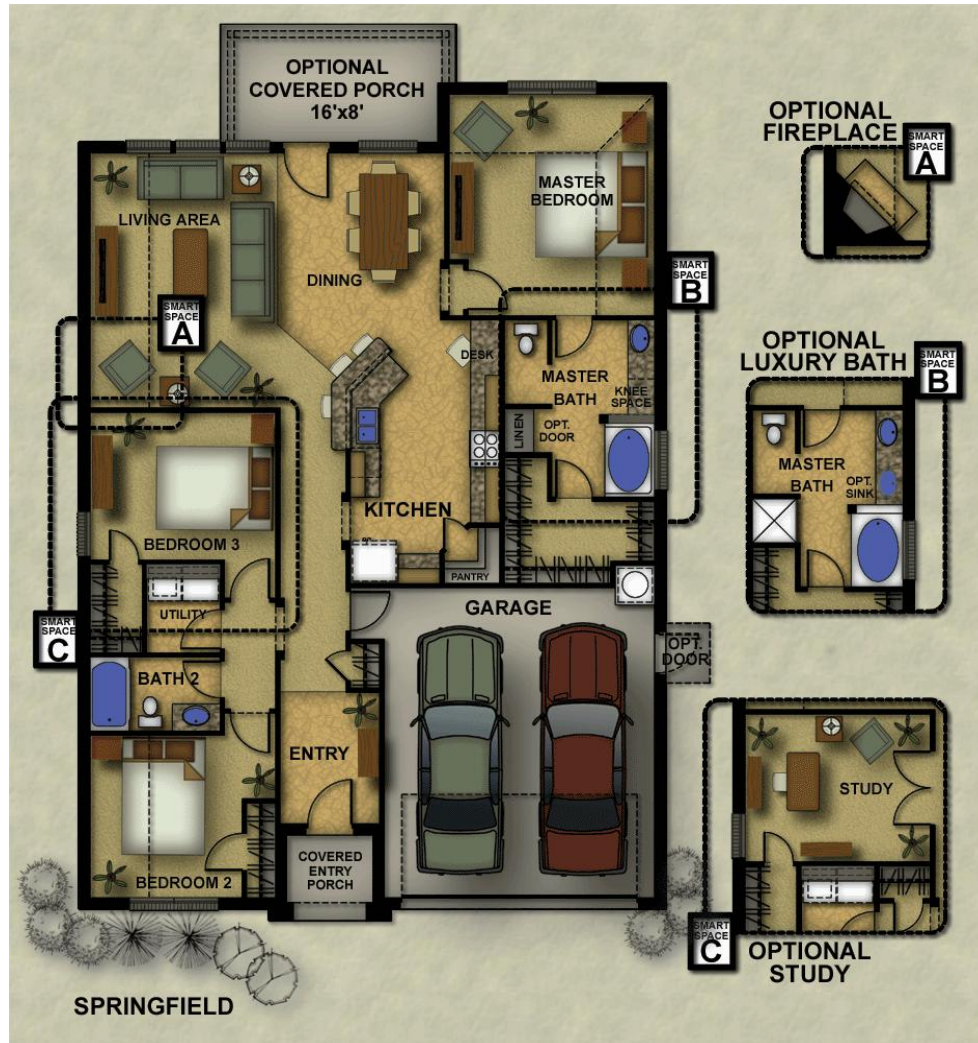

A grand entry for a grand home! The spacious entry hall leads to an inviting family room, dining area and kitchen with breakfast bar. The large master suite with its oversized closet is pretty grand, too! You'll love the convenience of the laundry to the bedrooms! This outstanding design contains 2141 Sq. Ft. of total space, of which 1671 sq. ft. is heated & cooled.