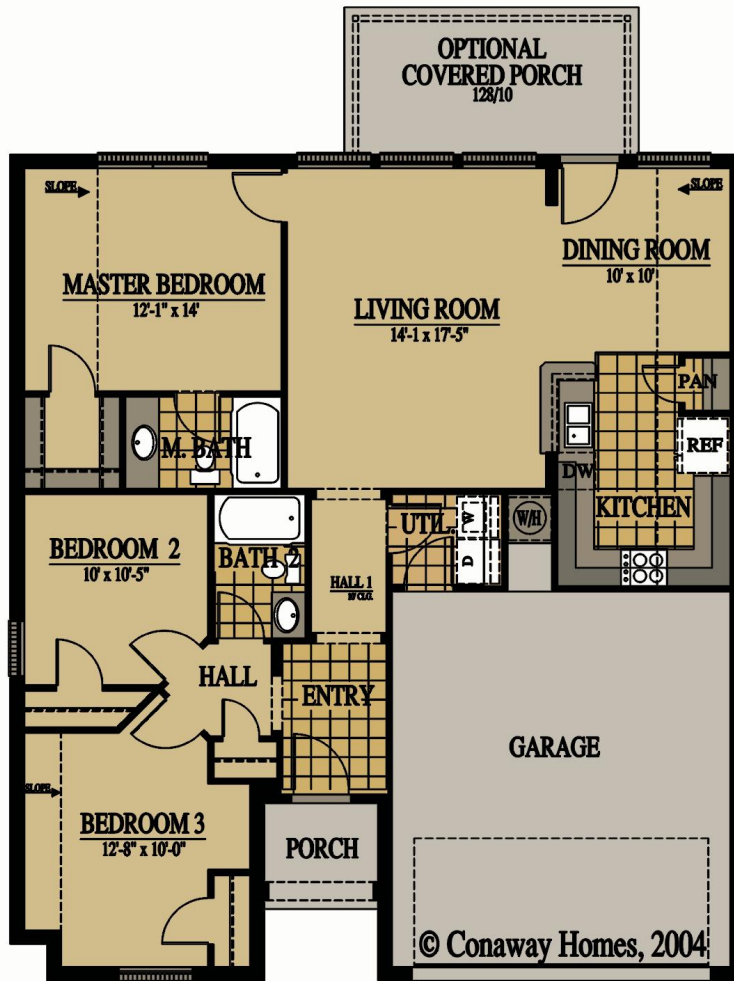

The Sheffield plan is great for a growing family! This spacious three bedroom, two-bath design offers an oversized family room with a wall of windows overlooking the patio and yard! Lots of counter space and cabinets in this kitchen and the serving bar is so convenient! With 1765 sq. ft. of total space, the Sheffield offers 1304 sq. ft. as living area.