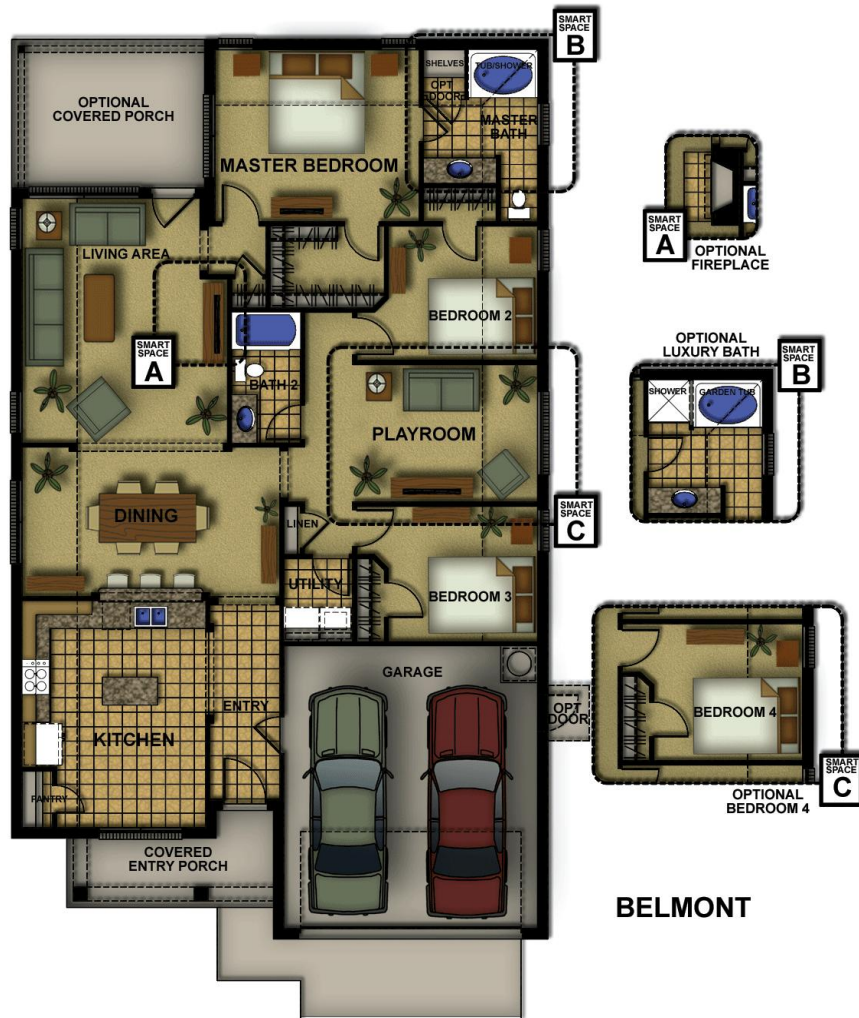

Your Home! Your Way!
Conaway Homes!

Quick Delivery Home

Mission Creek in Longview

No need to sacrifice the convenience of City amenities! Mission Creek is located in Hallsville ISD and is within the city limits of Longview. These lots are level to gently sloping and were designed to create ideal building sites accentuated by various native trees. Quality medical centers, shopping, employment opportunities, and recreational activities are just minutes away.

BELMONT

The Belmont is a spectacular plan for the family needing extra space! Our "Smart Space" design allows you to have four bedrooms or three bedrooms and playroom! The island kitchen with breakfast area overlooks the front porch and yard. The extra large living room with optional fireplace adjoins the rear patio! With 2313 Sq.Ft. of total space, the Belmont offers 1817 sq. ft. of living area.