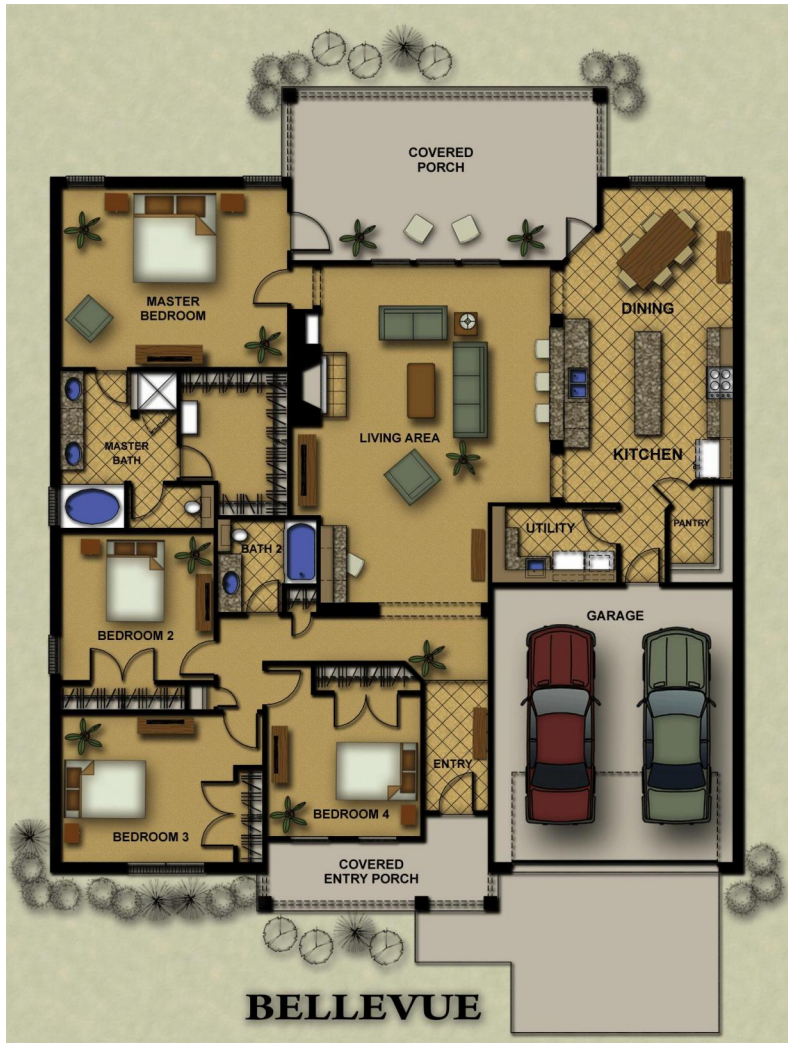

Your Home! Your Way!
Conaway Homes!

Quick Delivery Home

Waterton in Whitehouse

Located near Lake Tyler, Waterton residents enjoy quiet curving streets, open spaces and greenbelts, Large lots and great neighbors! Situated within the City of Whitehouse and served by the highly acclaimed Whitehouse Independent School District, Waterton is a great place for families!

What an outstanding family plan! The Bellevue design offers 4 bedrooms or 3 bedrooms and study, with Conaway Homes' exclusive "Smart Space" options. In addition, an expansive kitchen and dining area is crafted for relaxed entertaining. An enormous living area and secluded Master Suite complete this lovely design. With 3142 sq.ft. of total space, the Bellevue offers 2271 sq. ft. of living space.