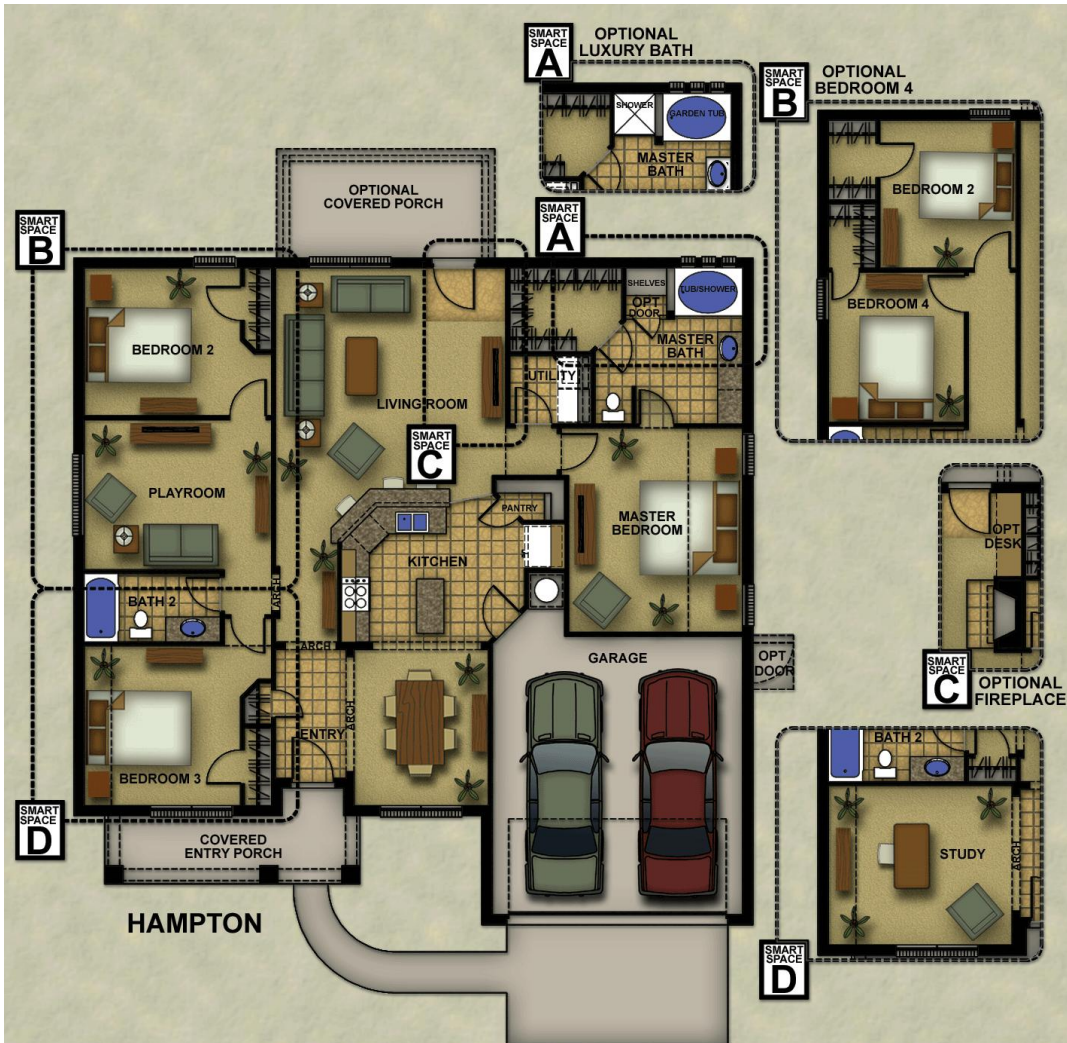

## Alpine Meadows in Longview

Tucked away in a quiet pastureland just off of Alpine Road inside Loop 281, Alpine Meadows residents enjoy peaceful seclusion plus the convenience of an in-town neighborhood! Served by the highly acclaimed Hallsville I.S.D., Alpine Meadows is convenient to Longview's finest dining and shopping areas! But you'll appreciate the peace and privacy that Alpine Meadows offers!

Need four bedrooms? How about three bedrooms and a separate study? You can have this versatility thanks to Conaway Homes' exclusive "Smart Space" which allows you to plan the home to fit your needs! You'll also have a formal dining area, kitchen with breakfast bar and huge pantry, separate Master Suite with large closet and more! This plan contains 2258 sq. ft. of total space with 1738 sq. ft. as living space.