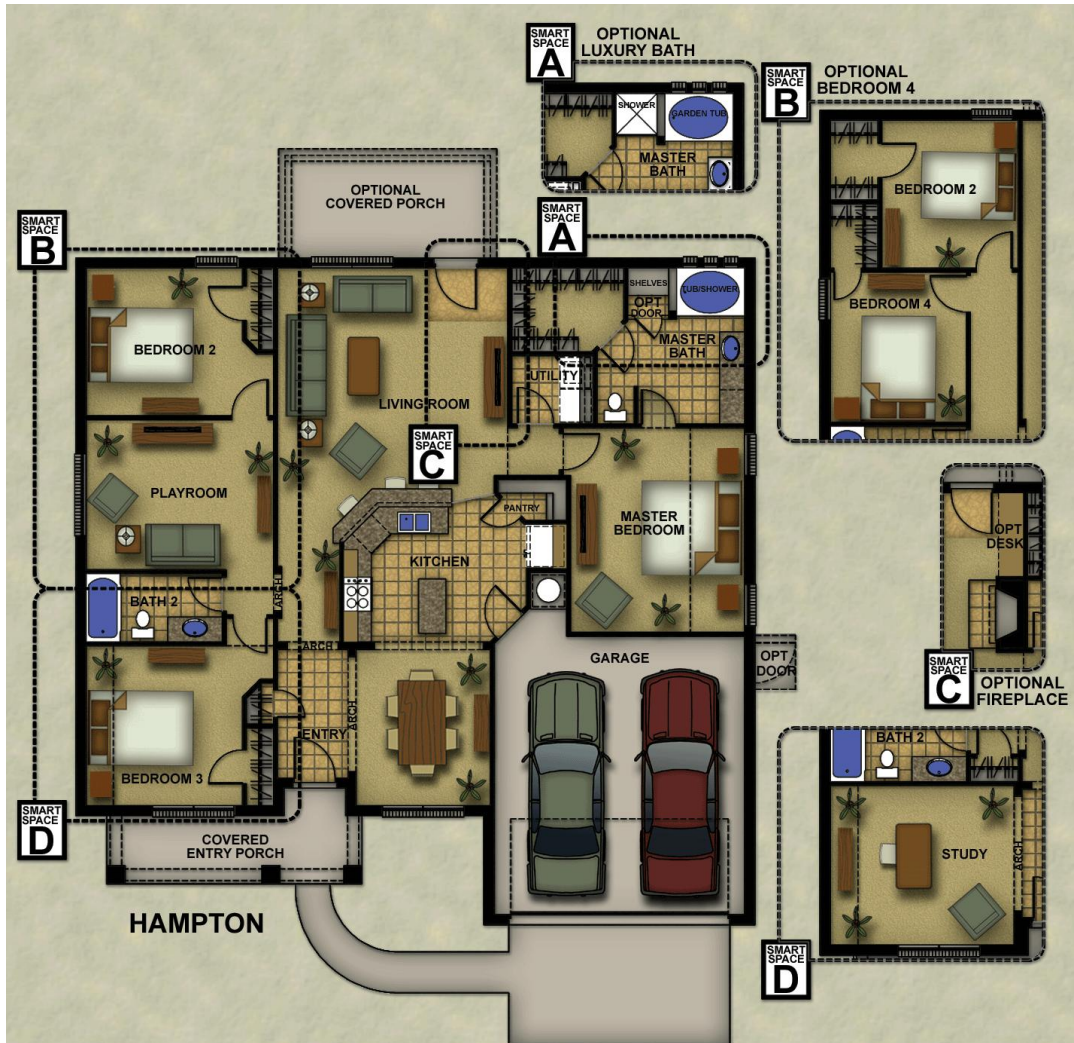

Your Home! Your Way!
Conaway Homes!

Quick Delivery Home

Alpine Meadows in Longview

Tucked away in a quiet pastureland just off of Alpine Road inside Loop 281, Alpine Meadows residents enjoy peaceful seclusion plus the convenience of an in-town neighborhood! Served by the highly acclaimed Hallsville I.S.D., Alpine Meadows is convenient to Longview's finest dining and shopping areas! But you'll appreciate the peace and privacy that Alpine Meadows offers!

Need four bedrooms? How about three bedrooms and a separate study? You can have this versatility thanks to Conaway Homes' exclusive "Smart Space" which allows you to plan the home to fit your needs! You'll also have a formal dining area, kitchen with breakfast bar and huge pantry, separate Master Suite with large closet and more! This plan contains 2258 sq. ft. of total space with 1738 sq. ft. as living space.