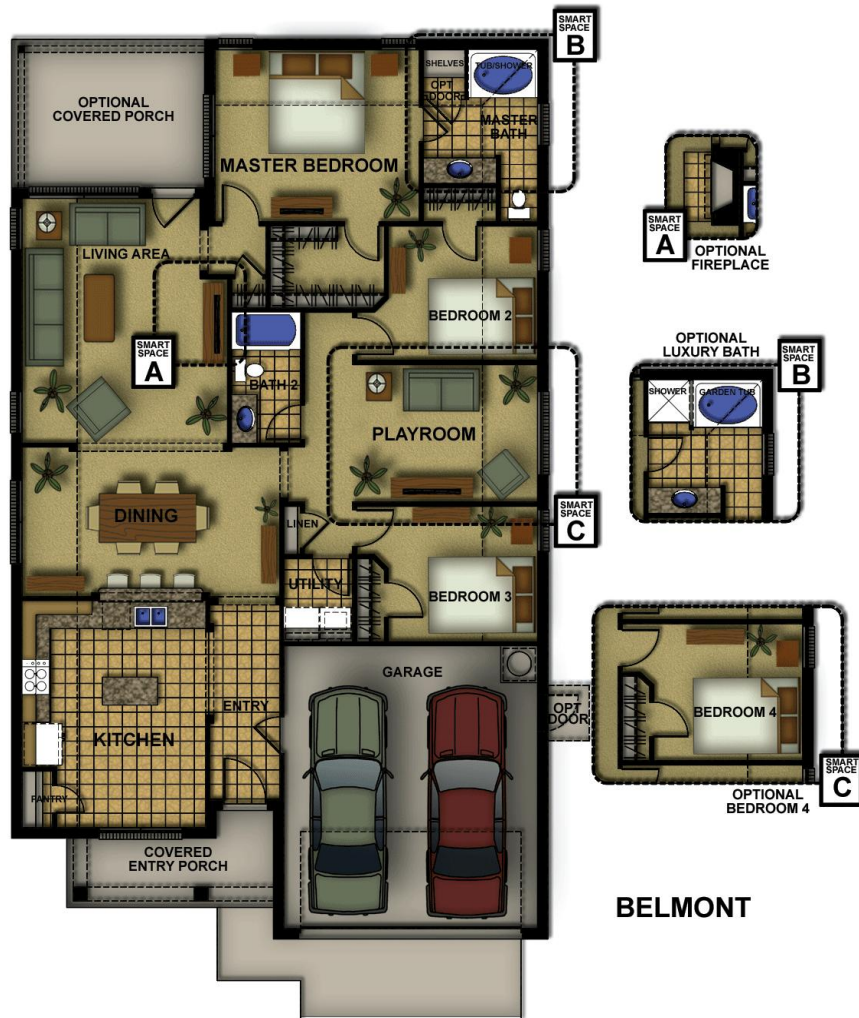

## Mission Creek in Longview

No need to sacrifice the convenience of City amenities! Mission Creek is located in Hallsville ISD and is within the city limits of Longview. These lots are level to gently sloping and were designed to create ideal building sites accentuated by various native trees. Quality medical centers, shopping, employment opportunities, and recreational activities are just minutes away.

The Belmont is a spectacular plan for the family needing extra space! Our "Smart Space" design allows you to have four bedrooms or three bedrooms and playroom! The island kitchen with breakfast area overlooks the front porch and yard. The extra large living room with optional fireplace adjoins the rear patio! With 2313 Sq.Ft. of total space, the Belmont offers 1817 sq. ft. of living area.