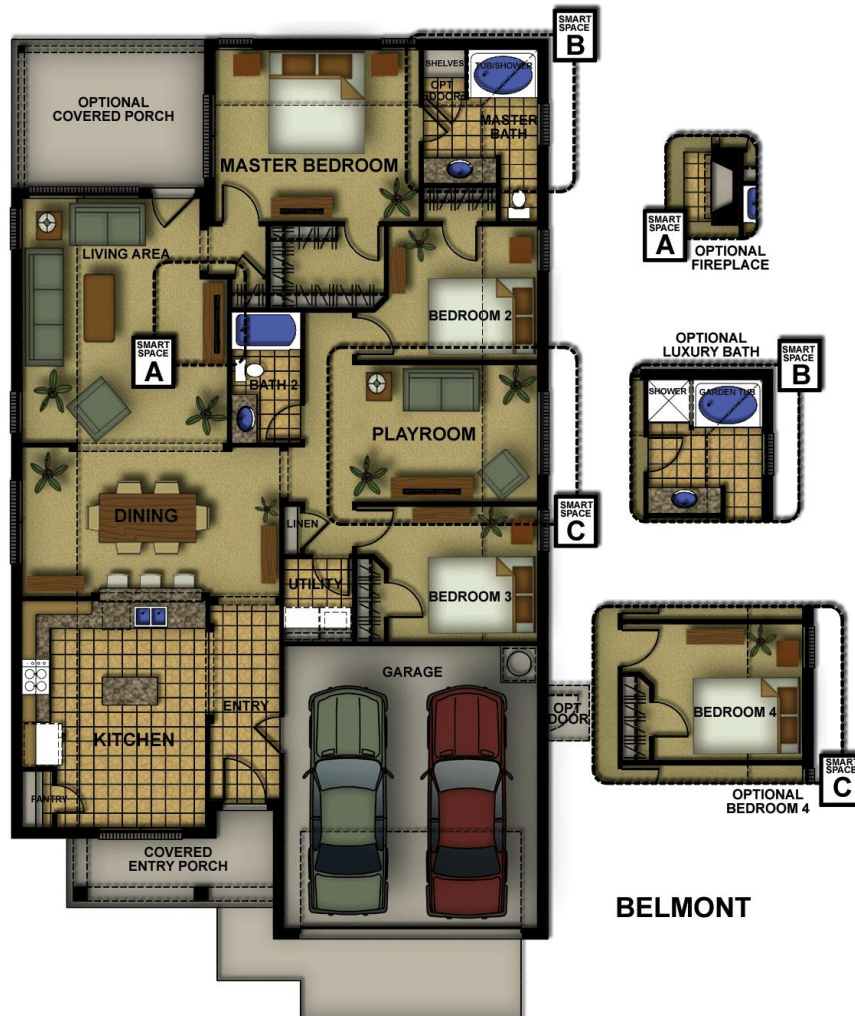

Your Home! Your Way!
Conaway Homes!

Quick Delivery Home

Mission Creek in Longview

No need to sacrifice the convenience of City amenities! Mission Creek is located in Hallsville ISD and is within the city limits of Longview. These lots are level to gently sloping and were designed to create ideal building sites accentuated by various native trees. Quality medical centers, shopping, employment opportunities, and recreational activities are just minutes away.

BELMONT

The Belmont is a spectacular plan for the family needing extra space! Our "Smart Space" design allows you to have four bedrooms or three bedrooms and playroom! The island kitchen with breakfast area overlooks the front porch and yard. The extra large living room with optional fireplace adjoins the rear patio! With 2313 Sq.Ft. of total space, the Belmont offers 1817 sq. ft. of living area.