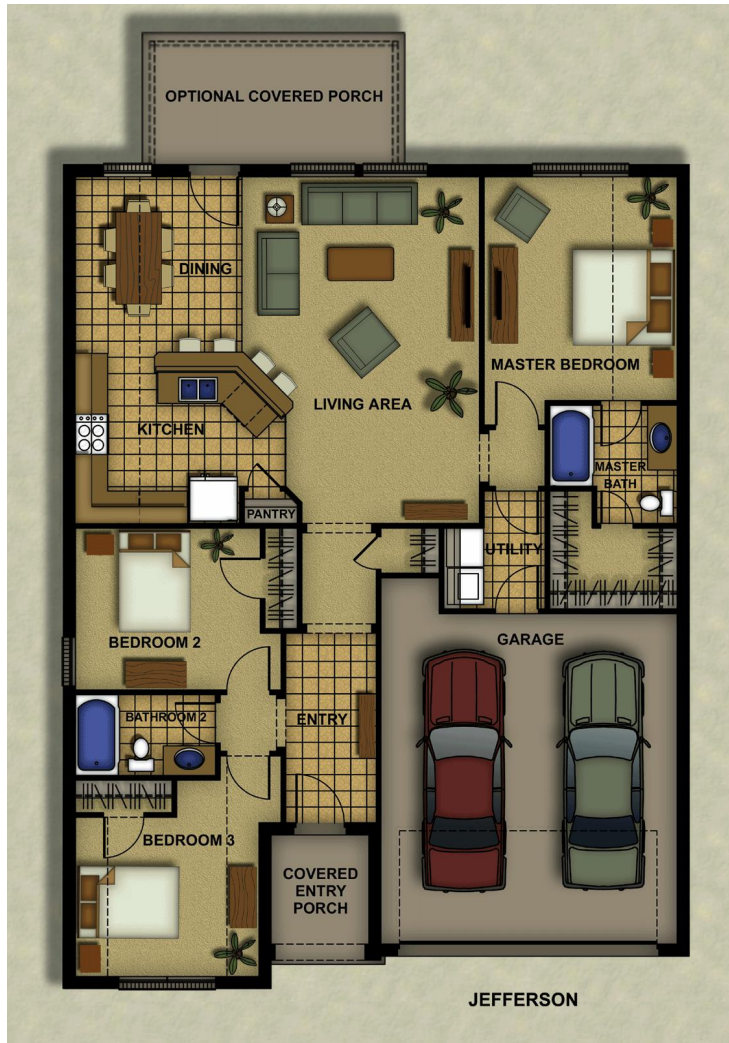

What a delightful and functional arrangement! The Jefferson plan boasts three bedrooms and two baths in a split design that insures privacy for Mom and Dad. The open kitchen with its serving bar and informal dining area will be the center of activity! Offering 1931 sq. ft. of total space, the Jefferson contains 1465 sq. ft. of living space.