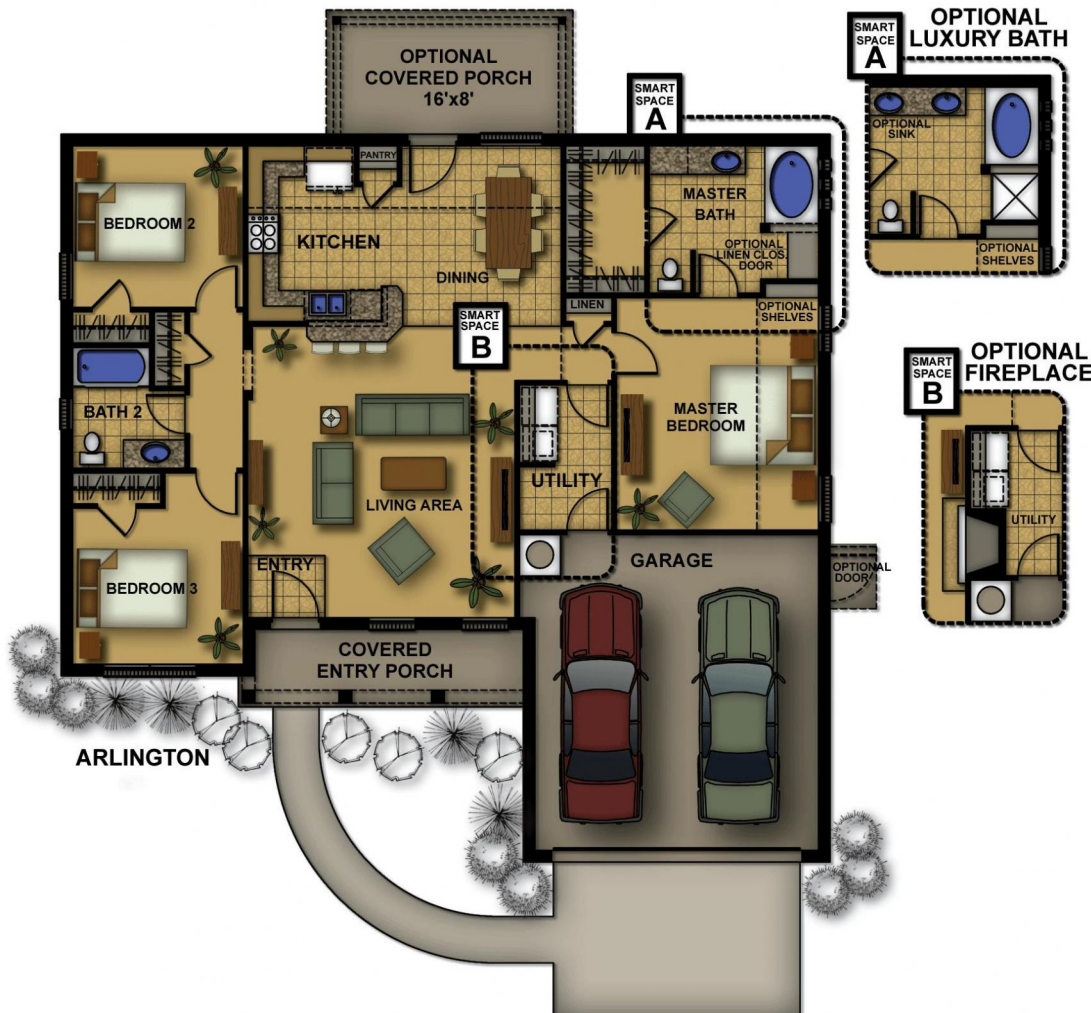

Your Home! Your Way!
Conaway Homes!

Quick Delivery Home

Shahan Ranch in Whitehouse

Whitehouse's newest neighborhood offers winding tree lined boulevards, green belts, and walking distance to schools! It's close to shopping, recreation, but it's so peaceful - great for families!

Wide open spaces and easy to live in! This plan features soaring ceilings, an expansive kitchen with convenient serving bar for casual dining and a terrific access to the rear yard! This home is ideal for growing families! The split master bedroom arrangement provides a peaceful retreat for mom and dad. The Arlington offers 2019 Sq.Ft. of total space of which 1508 Sq.Ft. is heated & cooled.