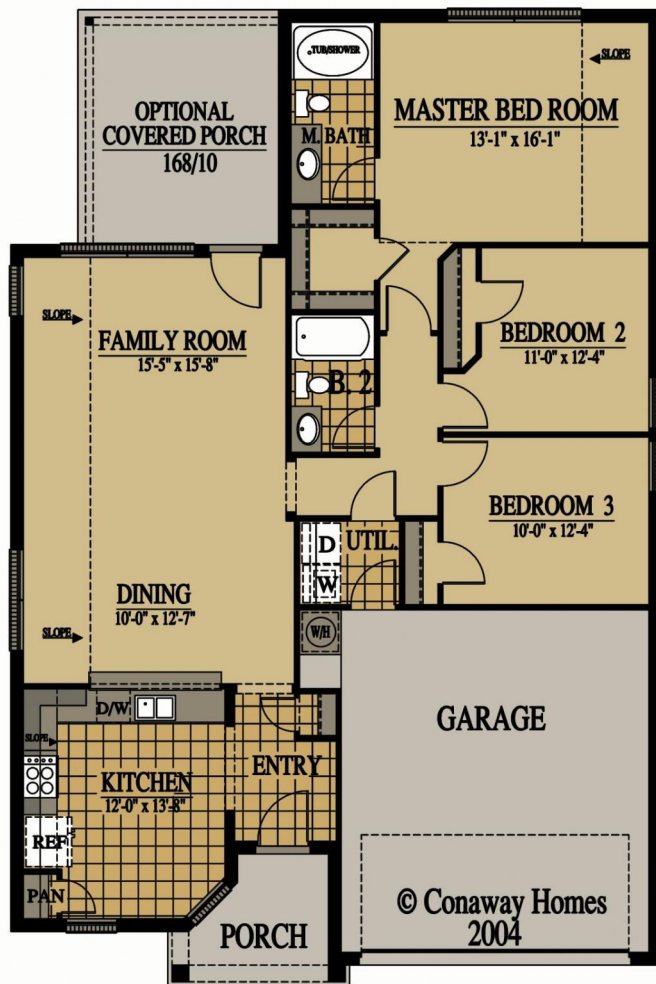

Your Home! Your Way!
Conaway Homes!

Quick Delivery Home

Castle Oaks in Longview

Coming Soon...

DR

If you like open and spacious living, then the Wimberley is the plan for you! An enormous dining and family area allow for the ultimate in furniture arrangements! The oversized kitchen with breakfast area and serving bar overlooks the front porch and yard. With 1985 sq. ft. of total space, the Wimberley offers 1501 sq. ft. of living space.