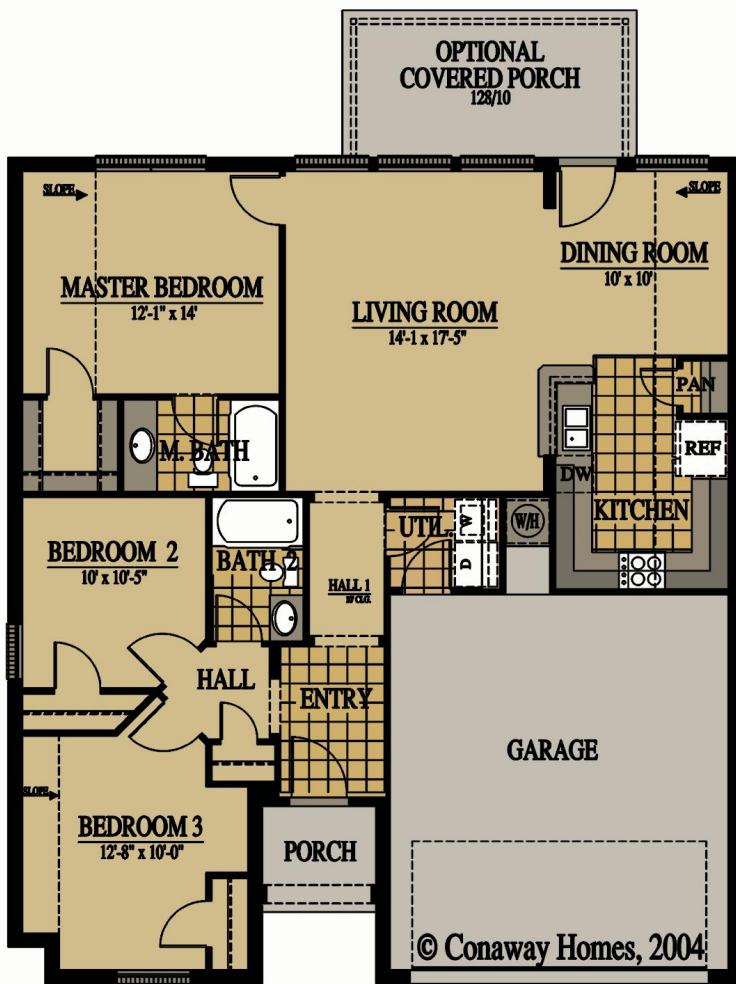

Your Home! Your Way!
Conaway Homes!

Quick Delivery Home

Castle Oaks in Longview

Coming Soon...

The Sheffield plan is great for a growing family! This spacious three bedroom, two-bath design offers an oversized family room with a wall of windows overlooking the patio and yard! Lots of counter space and cabinets in this kitchen and the serving bar is so convenient! With 1765 sq. ft. of total space, the Sheffield offers 1304 sq. ft. as living area.