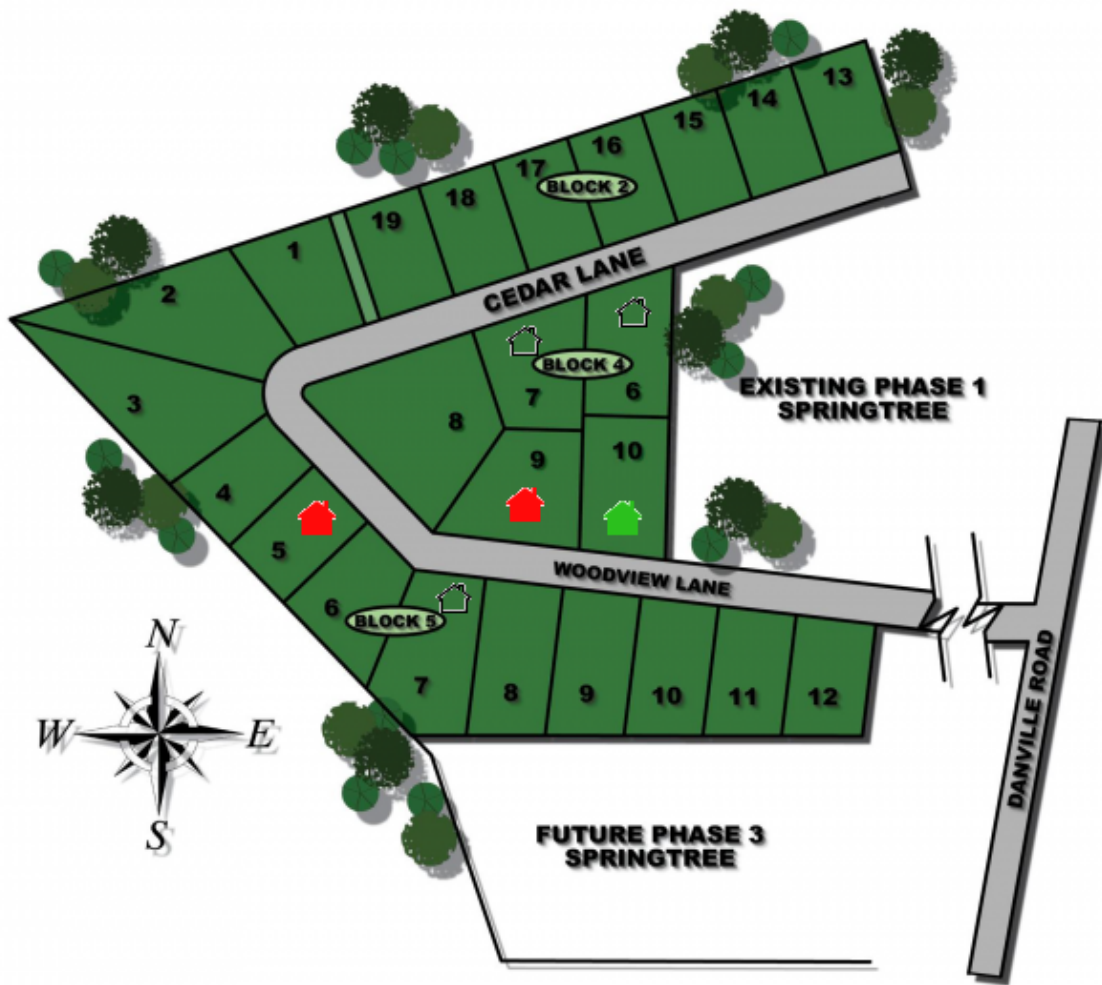

Get WAY More. Live WAY Better.
Conaway Homes!

HLP-Spring Tree

Kilgore, TX ~ Kilgore ISD

Conaway Homes ~ On Your Land... If you are looking for the perfect homesite or already have one, we can help. Build Your Home, Your Way, with Conaway Homes in Springtree or on YOUR personal land.

Kilgore, TX ~ Kilgore ISD

As of 02-07-12 8:33 AM

Floor Plan	Layout	From
Hartford - Roanoke	3-4*/2/2	\$202,403
Guthrie - Bellevue	3-4*/2/2	\$203,364
Jackson - Bradford	5/2.5/2	\$219,314
Joliet - Meridian	4-5*/2.5/2	\$224,533
Kerrville - Trenton	5/3.5/2	\$232,956