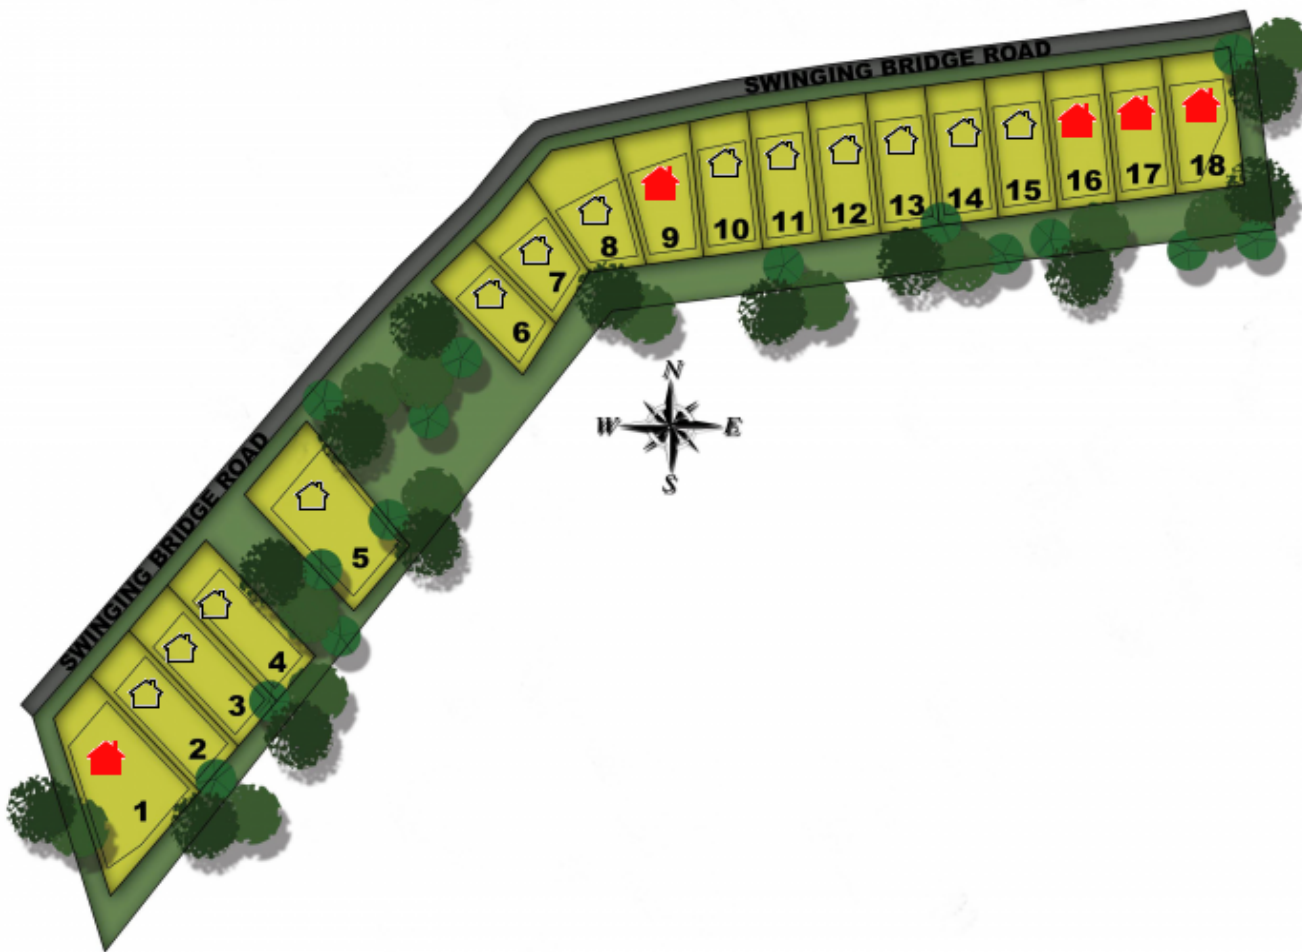

Get WAY More. Live WAY Better.
Conaway Homes!

HLP-Castle Oaks

Longview, TX ~ Pine Tree ISD

Coming Soon...

Longview, TX ~ Pine Tree ISD

As of 02-07-12 8:33 AM

Floor Plan	Layout	From
Andover	3/2/2	\$149,812
Bedford - Laredo	3/2/2	\$150,692
Belton - Sheffield	3/2/2	\$154,907
Charlotte - Jefferson	3/2/2	\$161,884
Claremont - Arlington	3/2/2	\$161,992
Berkeley	3/2.5/2	\$163,747
Douglas - Lockhart	3-4*/2/2	\$163,879
Dublin - Springfield	3/2/2	\$168,417
Davenport - Hampton	3-4*/2/2	\$170,598
Cambridge	3/2.5/2	\$171,833
Easton - Belmont	3-4*/2/2	\$173,409
Edmond - Concord	3-4*/2/2	\$175,485
Decatur	3/2.5/2	\$177,922
Fairfax	3-4*/2/2	\$180,422
Emerald	3/2.5/2	\$183,182
Franklin	3-4*/2.5/2	\$184,545
Granbury	4/2.5/2	\$193,364
Hartford - Roanoke	3-4*/2/2	\$199,878
Jackson - Bradford	5/2.5/2	\$217,691
Joliet - Meridian	4-5*/2.5/2	\$223,188
Kerrville - Trenton	5/3.5/2	\$232,059