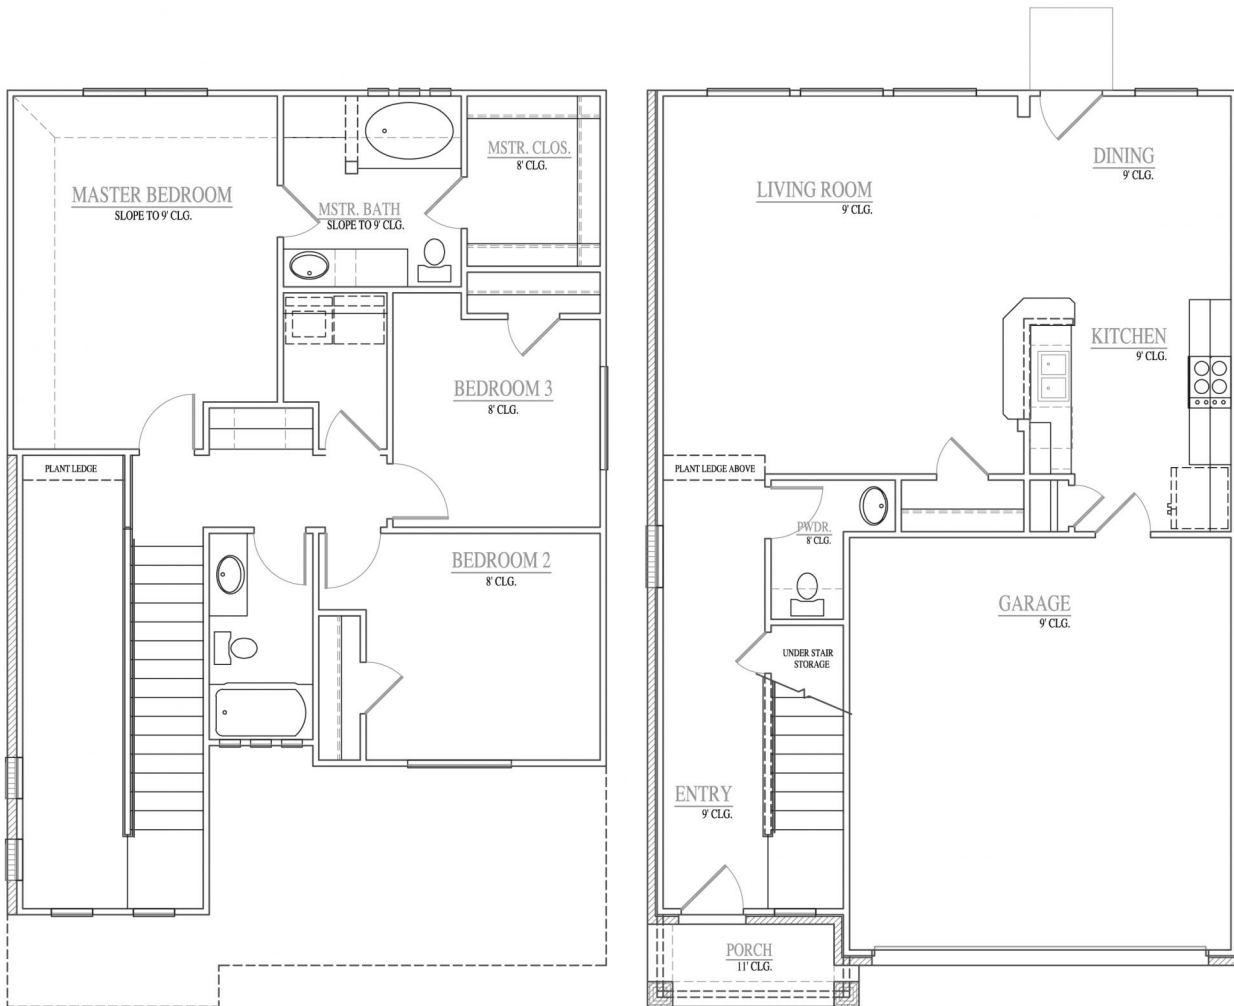

Your Home! Your Way!
Conaway Homes!

1650

3 Bedroom / 2.5 Bath / 2 Car Garage

* 3 Bedroom, 2-1/2 Bathroom, 2 car garage * 2 story entry hall with plant ledge * Bathroom downstairs * Open Kitchen, Living, & Dining * Expansive windows overlooking back yard * Open Galley Kitchen with breakfast bar * Direct Garage / Kitchen access * Computer alcove on 2nd floor * 2nd floor Utility Room by bedrooms * Walk in closet adjoining Master Bathroom

Available Elevations

Contact Us
info@conawayhomes.com
1-855-CONAWAY (266-2929)