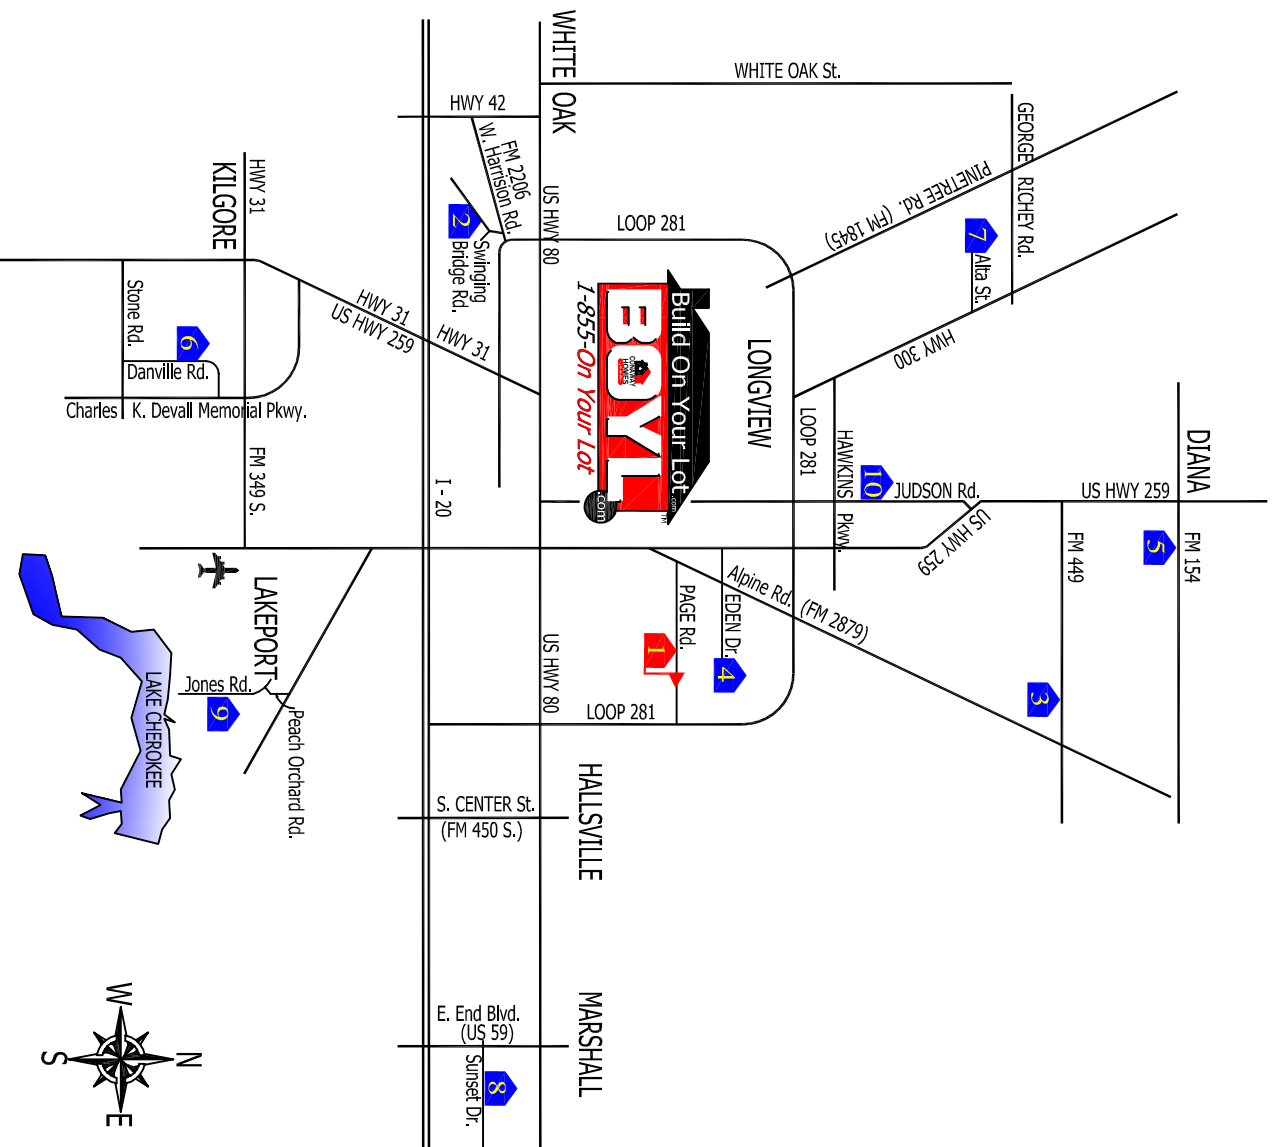

## Our Communities

#	Neighborhoods	From the...	Area	School	Phone
1	Mission Creek		Longview	Hallsville JSD	903.576.6007
2	Castle Oaks		Longview	Pine Tree ISD	903.576.6007
3	HLP - Honeysuckle Gardens		Longview	Hallsville JSD	903.576.6007
4	Alpine Meadows		Longview	Hallsville JSD	903.576.6007
5	HLP - Magnolia Ridge		Diana	New Diana ISD	903.576.6007
6	HLP - Spring Tree		Kilgore	Kilgore ISD	903.576.6007
7	Spring Hill Gardens		Spring Hill	Spring Hill ISD	903.576.6007
8	HLP - Sunset Ridge		Marshall	Marshall ISD	903.576.6007
9	HLP - River Wood		Lakeway	Longview ISD	903.576.6007
10	Ray Creek		Longview	Longview ISD	903.576.6007
	Longview Area BOYL - Build On Your Lot	\$60's	Longview Area Varies		903.576.6007