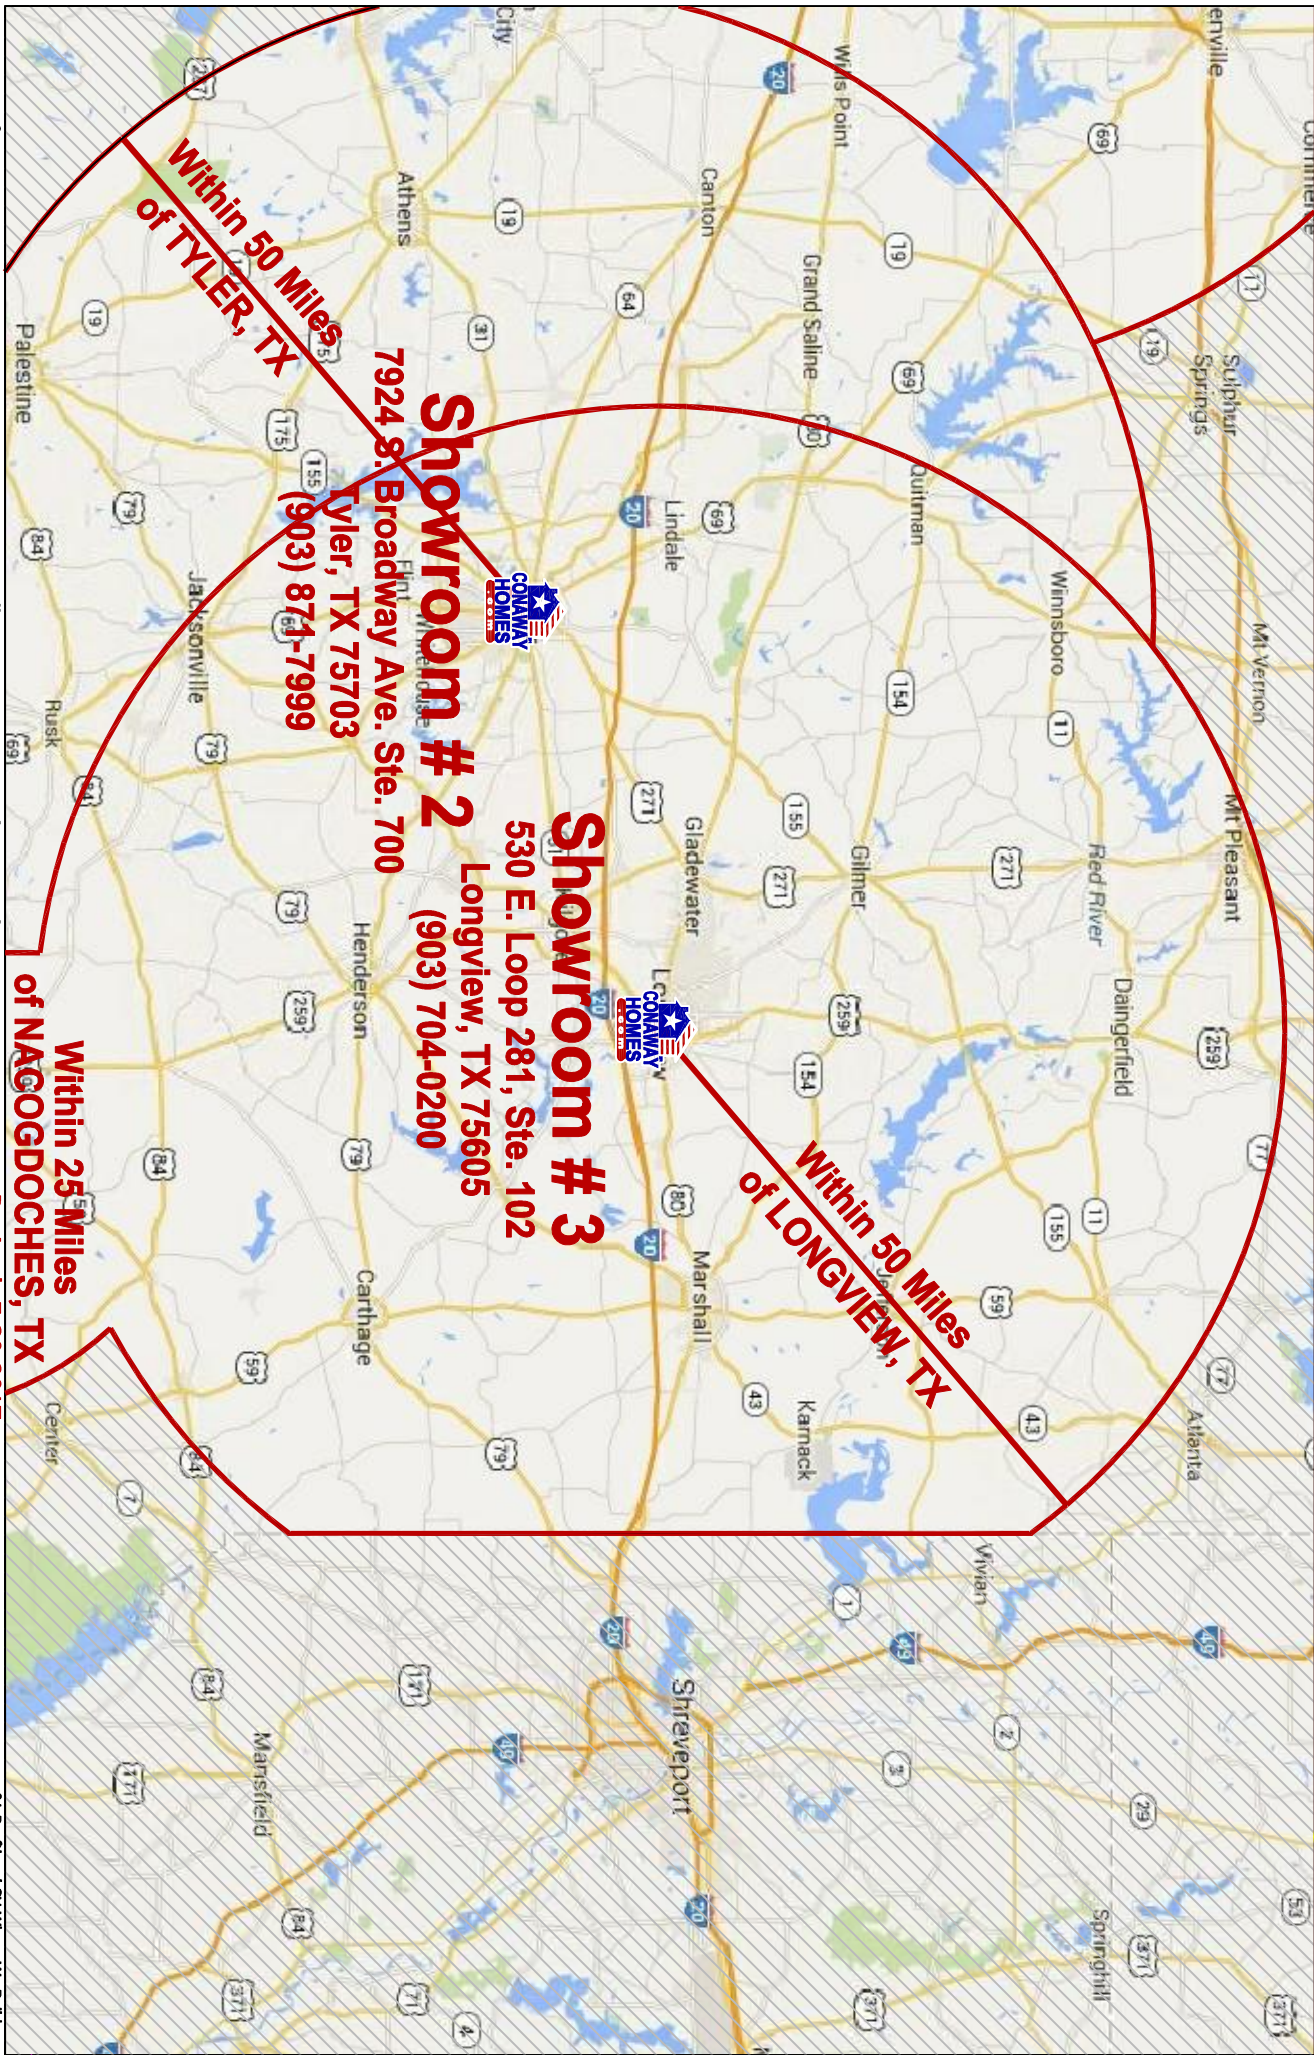

Where We Build - Longview

1-855-On-Your-Lot

Build On Your Lot .COM

Within 50 Miles of TYLER, TX

**Showroom # 2**  
7924 S. Broadway Ave. Ste. 700  
Tyler, TX 75703  
(903) 874-7999

**Showroom # 3**  
530 E. Loop 281, Ste. 102  
Longview, TX 75605  
(903) 704-0200

Within 50 Miles of LONGVIEW, TX

Within 25 Miles of NAGGODOCHES, TX

For more information, visit [www.ConawayHomes.com](http://www.ConawayHomes.com) or call 1-855-On-Your-Lot (669-6875)

Revised: 5-30-2017

Conaway Homes reserves the right of price, plan or specification change without notice or prior obligation.