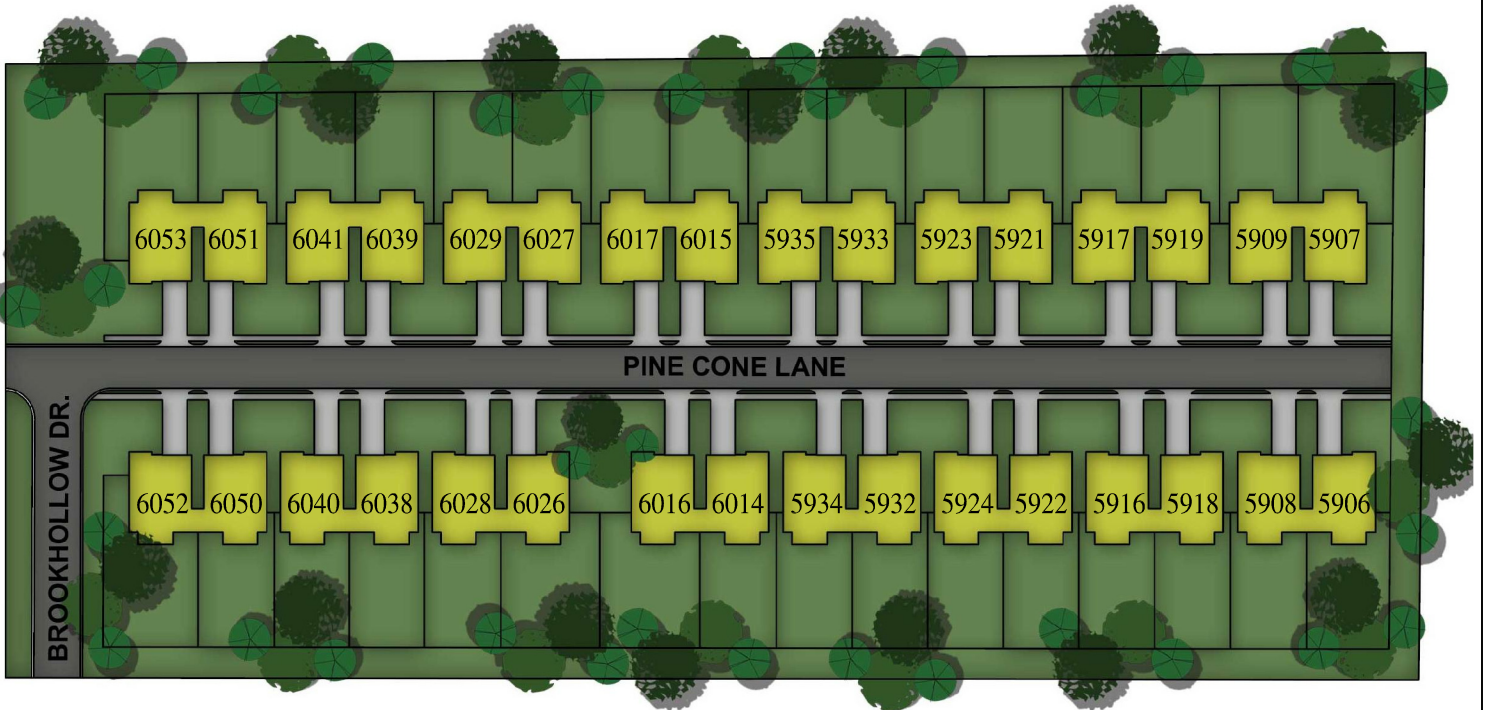

### Neighborhood Facts

- \* Great South Tyler Location!
- \* Quick access to South Broadway!
- \* Just off Grande Blvd!
- \* Highly acclaimed Whitehouse ISD!
- \* Curbed & guttered streets!
- \* Sidewalks for walking!
- \* Fully maintained Lawns!
- \* Pet friendly!
- \* Private fenced back yards!

### Directions

From... S. Broadway & Grande Blvd.

1) Head East on Grande Blvd.

Drive 2.4 mi.

2) Turn Left at Pine Cone Lane

Drive 0.3 mi

Welcome to The Villas at Grande Blvd.