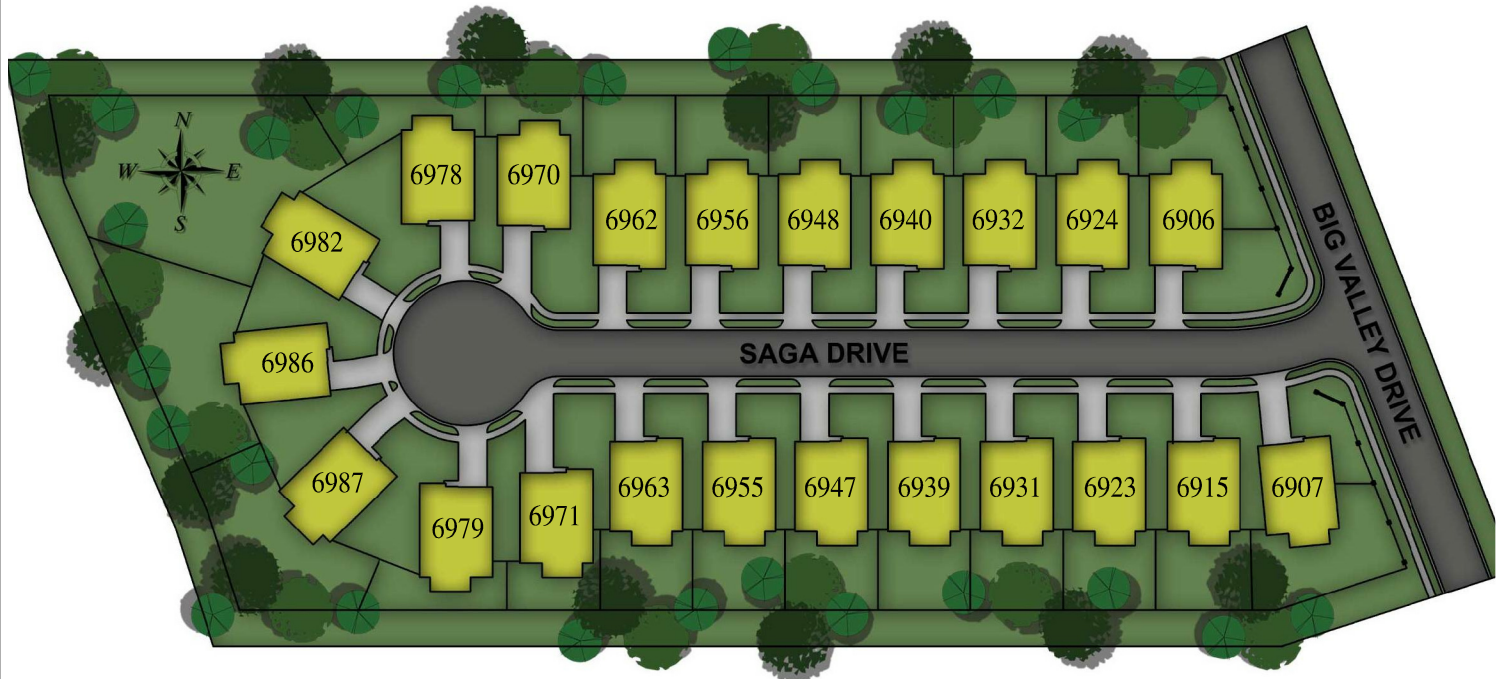

East Texas Rent Homes
ETRH.com
Start Here!

1-855-EAST-TEXAS
(327-8839)

Neighborhood Facts

- * Great South Tyler Location!
- * Quick access to South Broadway!
- * Located near Flint!
- * Highly acclaimed Tyler ISD!
- * Curbed & guttered streets!
- * Fully maintained Lawns!
- * Pet friendly!
- * Individual homes for added privacy!
- * Sidewalks for walking!
- * Private fenced back yards!

Directions

- From... Loop 323 & South Broadway
- 1) Head South on (US 69) S. Broadway
Drive 7.4 mi.
 - 2) Turn Right at (CR 1215) Walnut Hill Rd.
Drive 0.2 mi
 - 3) Turn Left at (CR 1215) Walnut Hill Rd.
Drive 0.4 mi
 - 4) Turn Left at Baca Dr. Drive 0.1 mi
 - 5) Turn Right on Saga Dr. Drive 0.1 mi
- Welcome to The Villas at The Ranch