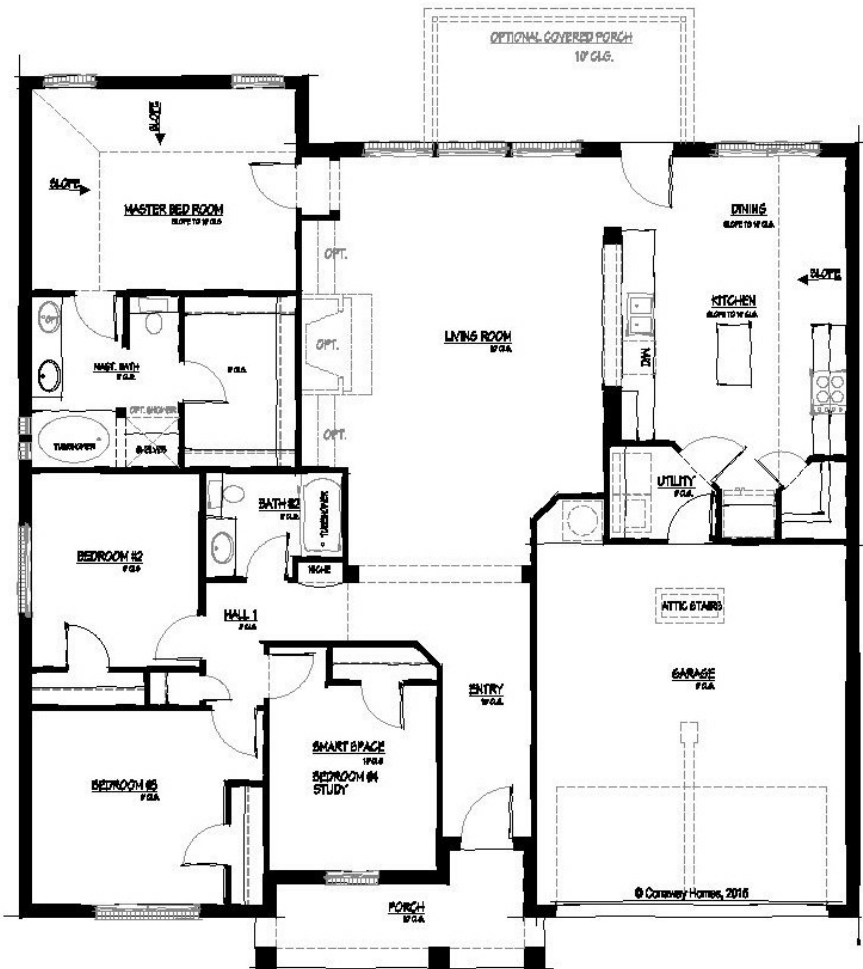

Plan Features... 3-4* Bedrooms, 2 Bathrooms, 2 car garage Extremely livable & comfortable design Nice sized Kitchen with bar top & island Oversized Pantry Archways divide Kitchen & Living Convenient Kitchen / Garage location Split bedroom arrangement SMART Space*(tm): 4th Bedroom / Study option Large Entry with decorative archway Huge Master Closet * Ask your new home Sales Counselor