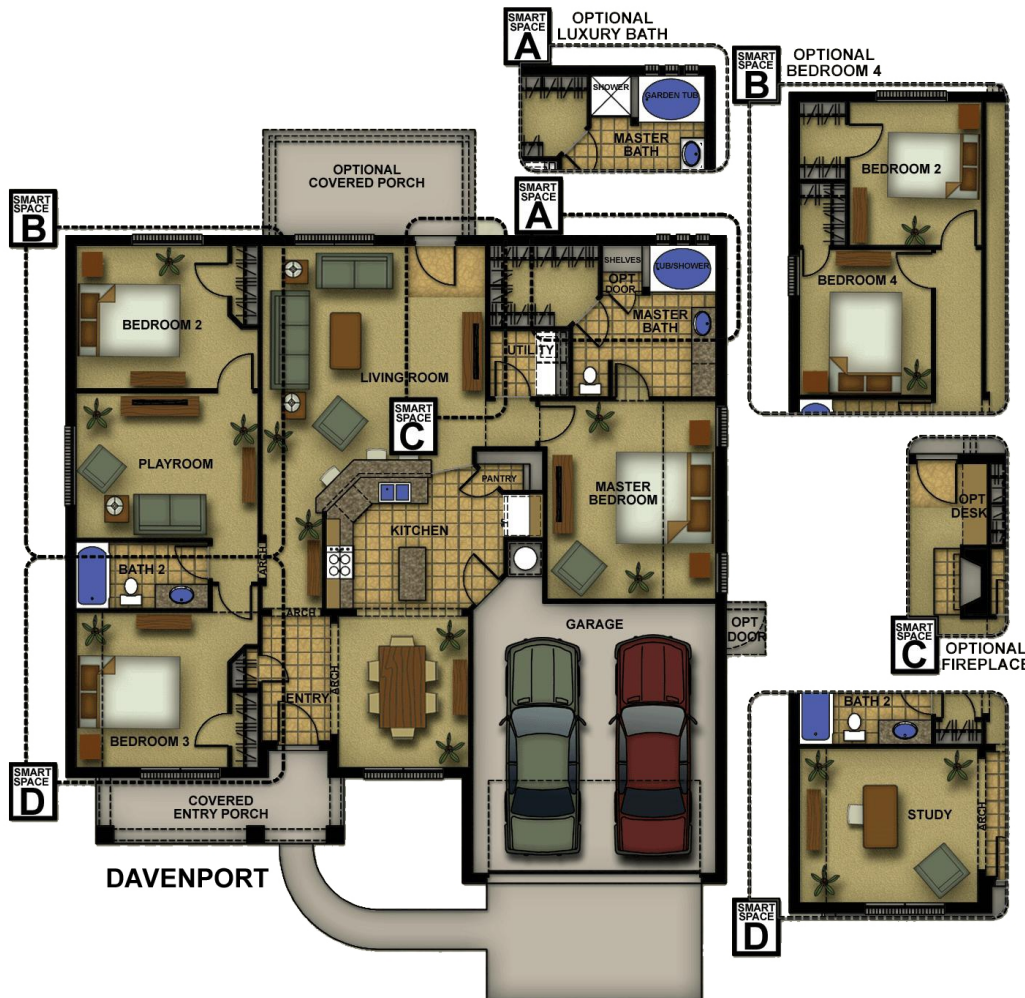

# Available Home

## Alpine Meadows in Longview

Experience is Everything™

Tucked away in a quiet pastureland just off of Alpine Road inside Loop 281, Alpine Meadows residents enjoy peaceful seclusion plus the convenience of an in-town neighborhood! Served by the highly acclaimed Hallsville I.S.D., Alpine Meadows is convenient to Longview's finest dining and shopping areas! But you'll appreciate the peace and privacy that Alpine Meadows offers!

Plan Features... 3-4\* Bedrooms, 2 Bathrooms, 2 car garage Split bedrooms Convenient Utility / Master Bedroom location Great views of front & backyard from Kitchen Decorative archways surround dining room Extra-large Pantry Kitchen island, & Kitchen bar top Ultra convenient Kitchen / Garage location Large Master closet SMART Space\*(tm): 4th Bedroom / Study / Playroom options \* Ask your new home Sales Counselor