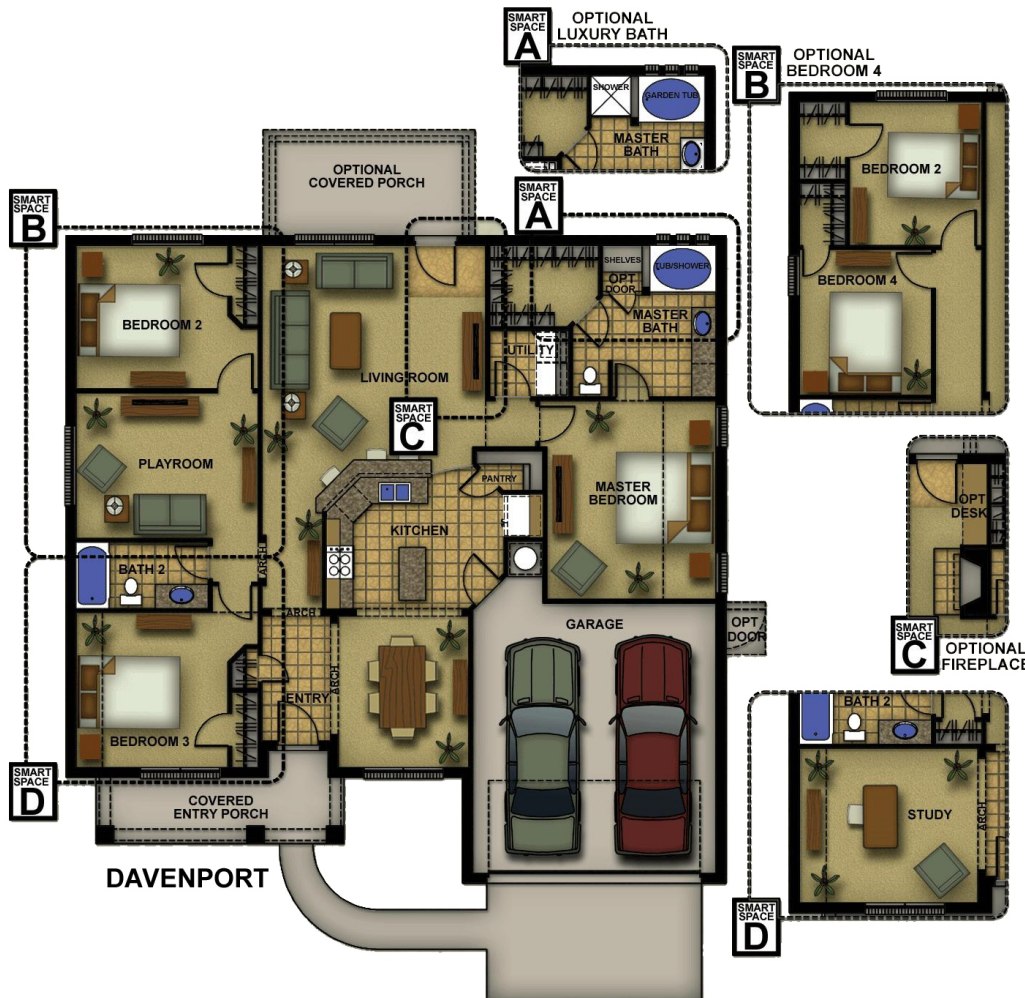

Available Home

Alpine Meadows in Longview

Experience is Everything™

Tucked away in a quiet pastureland just off of Alpine Road inside Loop 281, Alpine Meadows residents enjoy peaceful seclusion plus the convenience of an in-town neighborhood! Served by the highly acclaimed Hallsville I.S.D., Alpine Meadows is convenient to Longview's finest dining and shopping areas! But you'll appreciate the peace and privacy that Alpine Meadows offers!

Plan Features... 3-4* Bedrooms, 2 Bathrooms, 2 car garage Split bedrooms Convenient Utility / Master Bedroom location Great views of front & backyard from Kitchen Decorative archways surround dining room Extra-large Pantry Kitchen island, & Kitchen bar top Ultra convenient Kitchen / Garage location Large Master closet SMART Space*(tm): 4th Bedroom / Study / Playroom options * Ask your new home Sales Counselor