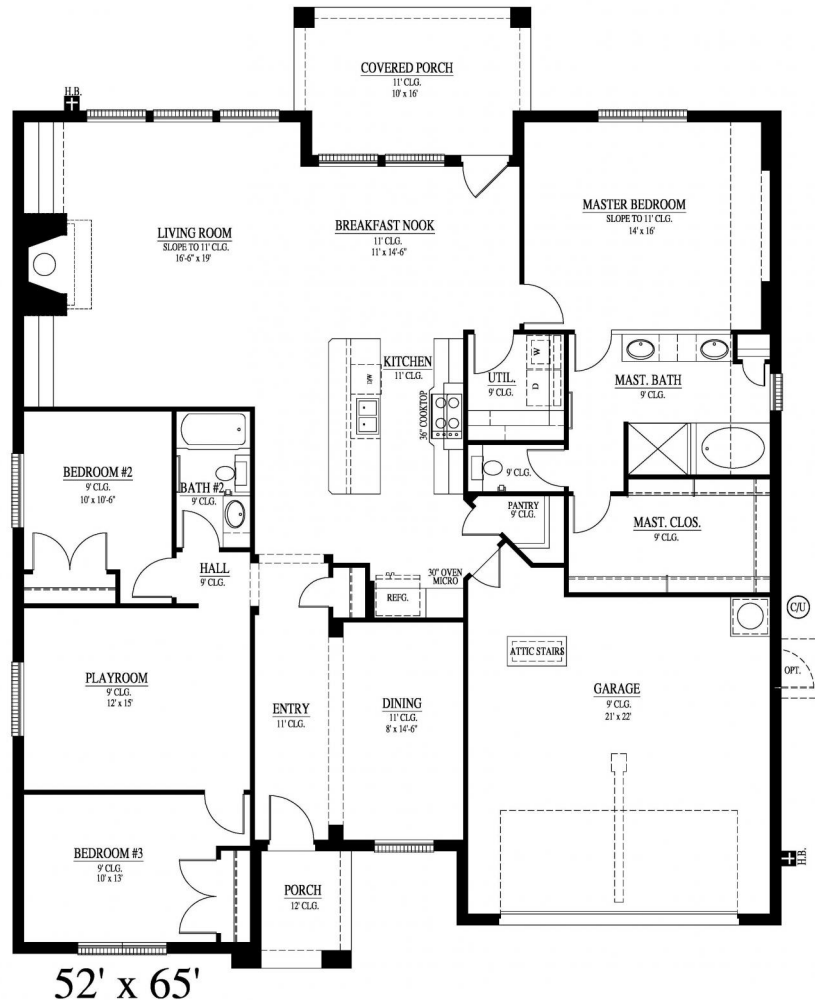

Plan Features... 3-4\* Bedrooms, 2 Bathrooms, 2 car garage Large welcoming front porch Entry with decorative archways Open Kitchen with oversized island Open Kitchen, Living, & Breakfast Room Smart Space Formal Dining / Study option Oversized windows with exceptional back yard views Private Utility with extra storage space Large Master Bathroom with walk in closet SMART Space\*(tm): 4th Bedroom / Study / Playroom options \* Ask your new home Sales