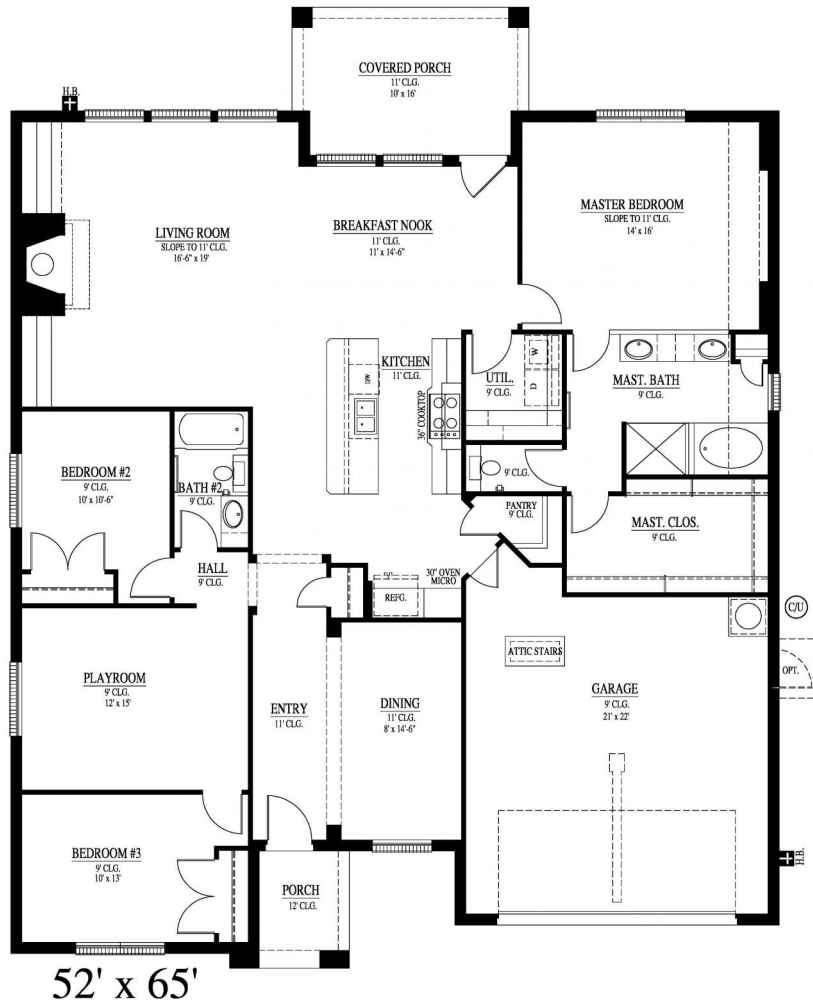

Plan Features... 3-4\* Bedrooms, 2 Bathrooms, 2 car garage Large welcoming front porch Entry with decorative archways Open Kitchen with oversized island Open Kitchen, Living, & Breakfast Room Smart Space Formal Dining / Study option Oversized windows with exceptional back yard views Private Utility with extra storage space Large Master Bathroom with walk in closet SMART Space\*(tm): 4th Bedroom / Study / Playroom options \* Ask your new home Sales Counselor