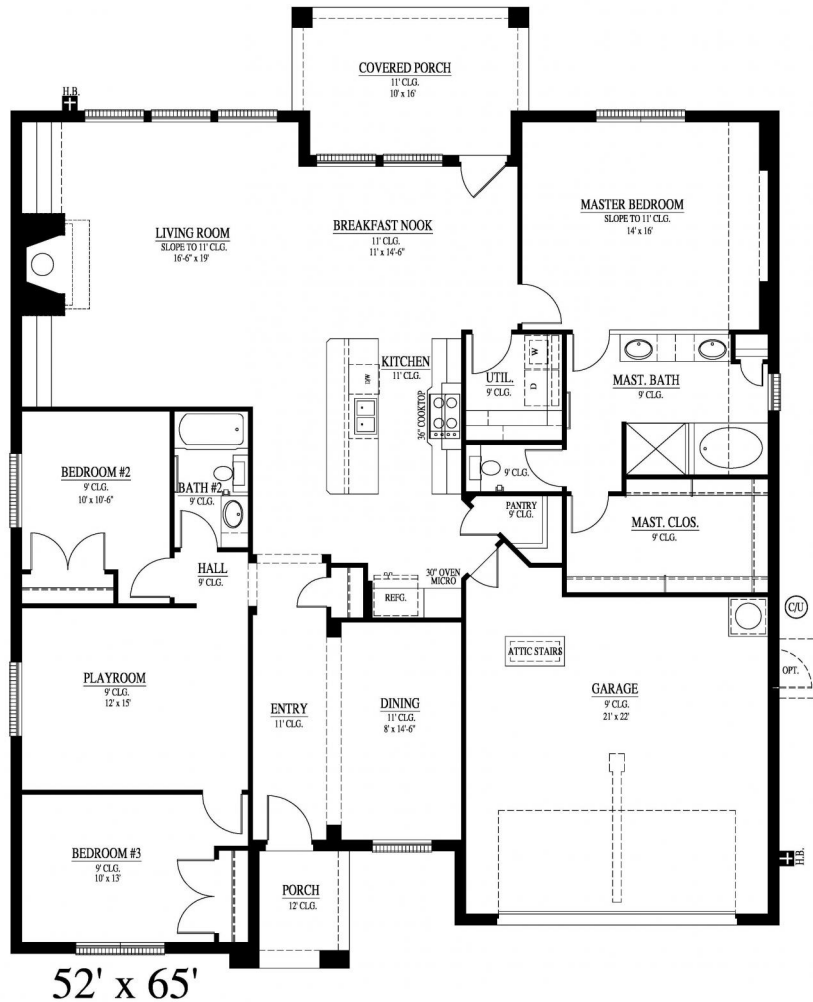

Plan Features... 3-4* Bedrooms, 2 Bathrooms, 2 car garage Large welcoming front porch Entry with decorative archways Open Kitchen with oversized island Open Kitchen, Living, & Breakfast Room Smart Space Formal Dining / Study option Oversized windows with exceptional back yard views Private Utility with extra storage space Large Master Bathroom with walk in closet SMART Space*(tm): 4th Bedroom / Study / Playroom options * Ask your new home Sales Counselor