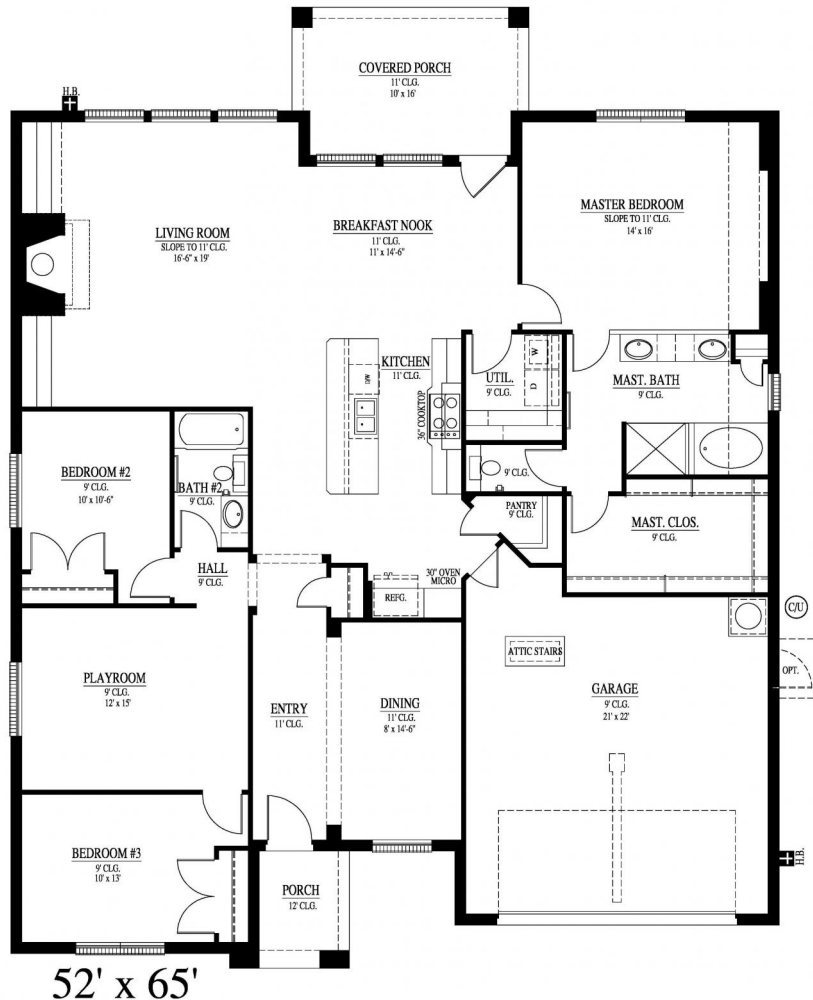

Plan Features... 3-4* Bedrooms, 2 Bathrooms, 2 car garage Large welcoming front porch Entry with decorative archways Open Kitchen with oversized island Open Kitchen, Living, & Breakfast Room Smart Space Formal Dining / Study option Oversized windows with exceptional back yard views Private Utility with extra storage space Large Master Bathroom with walk in closet SMART Space*(tm): 4th Bedroom / Study / Playroom options * Ask your new home Sales