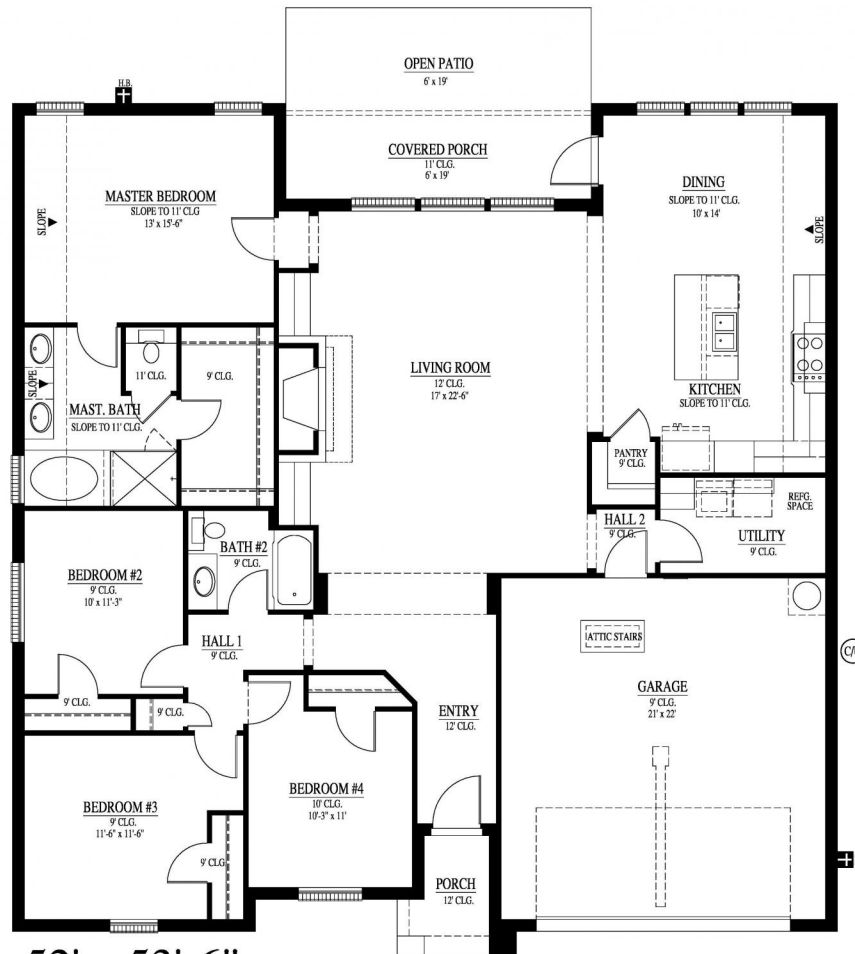

Available Home

Rosebrook in Whitehouse

Experience is Everything™

Located in the heart of Whitehouse, Rosebrook offers luxurious and finely crafted homes for those seeking an elegant lifestyle. With spacious home sites and highly restricted architectural controls, Rosebrook residents enjoy their own private park with open and wooded places along a scenic creek. Simply stunning home designs and winding streets combine to make Rosebrook truly a "one of a kind" community for discerning tastes. :: MOVE IN READY PRICING ::

52' x 53'-6"

Plan Features... 4 Bedrooms, 2 Bathrooms, 2 car garage Entry with decorative archways Open Kitchen with oversized island Open Kitchen, Living, & Breakfast Room Oversized windows with exceptional back yard views Private Utility with extra storage space Large Master Bathroom with walk in closet * Ask your new home Sales Counselor