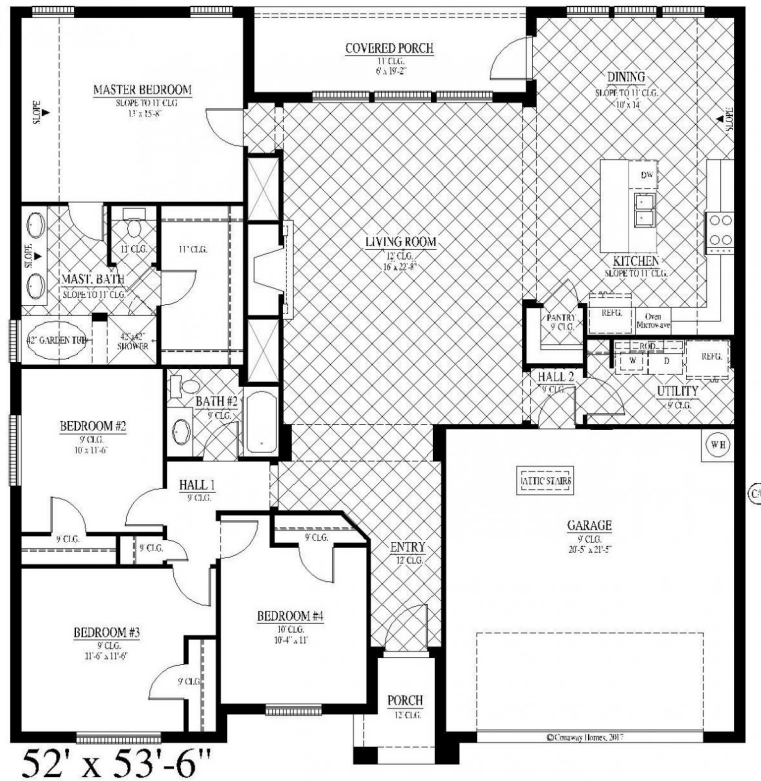

Plan Features... 4 Bedrooms, 2 Bathrooms, 2 car garage Entry with decorative archways Open Kitchen with oversized island Open Kitchen, Living, & Breakfast Room Oversized windows with exceptional back yard views Private Utility with extra storage space Large Master Bathroom with walk in closet \* Ask your new home Sales Counselor