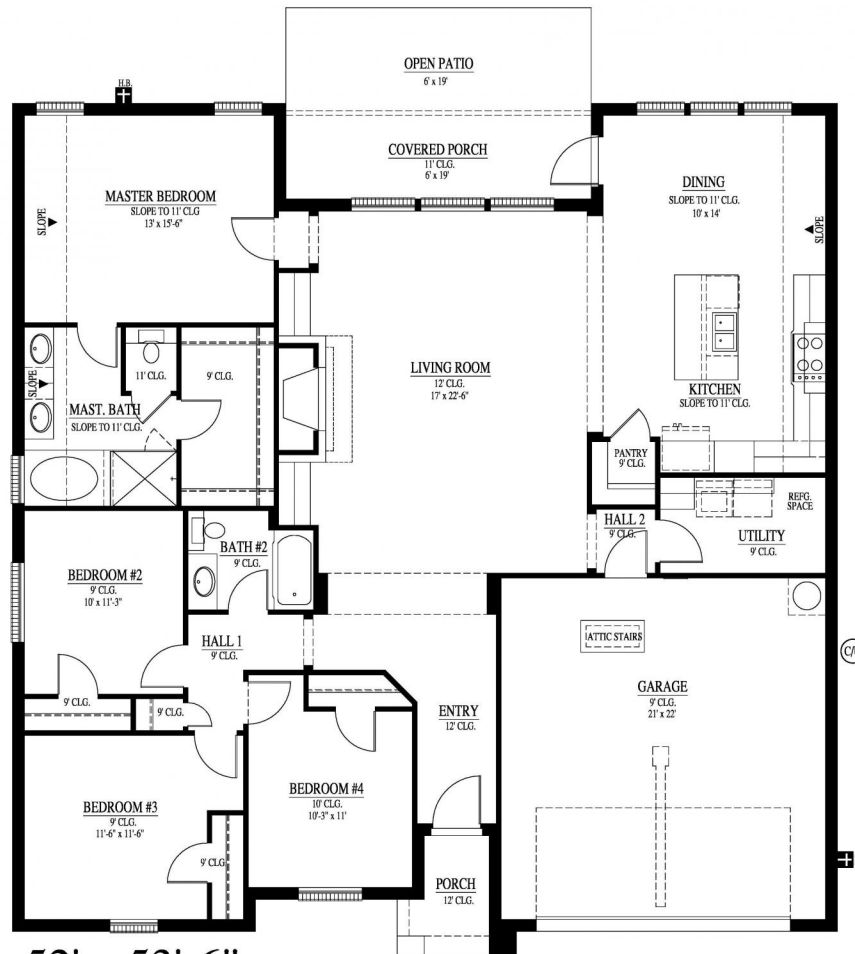

## Rosebrook in Whitehouse

Experience is Everything™

Located in the heart of Whitehouse, Rosebrook offers luxurious and finely crafted homes for those seeking an elegant lifestyle. With spacious home sites and highly restricted architectural controls, Rosebrook residents enjoy their own private park with open and wooded places along a scenic creek. Simply stunning home designs and winding streets combine to make Rosebrook truly a "one of a kind" community for discerning tastes. :: MOVE IN READY PRICING ::

52' x 53'-6"

Plan Features... 4 Bedrooms, 2 Bathrooms, 2 car garage Entry with decorative archways Open Kitchen with oversized island Open Kitchen, Living, & Breakfast Room Oversized windows with exceptional back yard views Private Utility with extra storage space Large Master Bathroom with walk in closet \* Ask your new home Sales Counselor