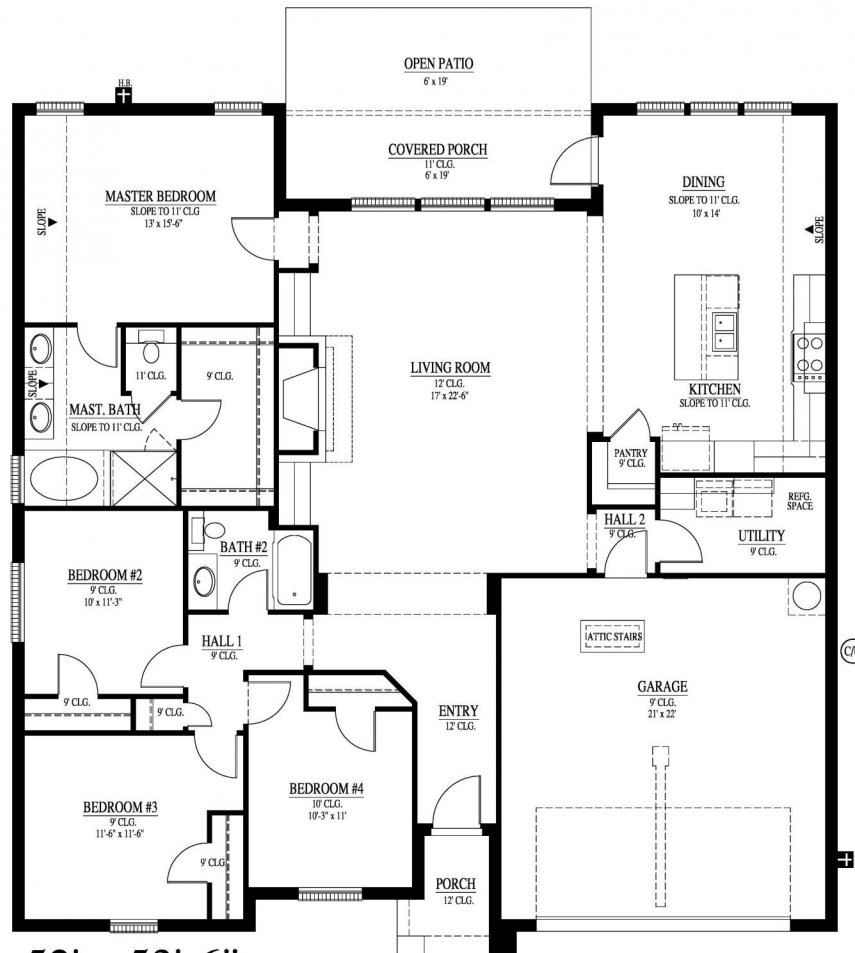

Available Home

Rosebrook in Whitehouse

Experience is Everything™

Located in the heart of Whitehouse, Rosebrook offers luxurious and finely crafted homes for those seeking an elegant lifestyle. With spacious home sites and highly restricted architectural controls, Rosebrook residents enjoy their own private park with open and wooded places along a scenic creek. Simply stunning home designs and winding streets combine to make Rosebrook truly a "one of a kind" community for discerning tastes. :: MOVE IN READY PRICING ::

52' x 53'-6"

Plan Features... 4 Bedrooms, 2 Bathrooms, 2 car garage Entry with decorative archways Open Kitchen with oversized island Open Kitchen, Living, & Breakfast Room Oversized windows with exceptional back yard views Private Utility with extra storage space Large Master Bathroom with walk in closet * Ask your new home Sales Counselor