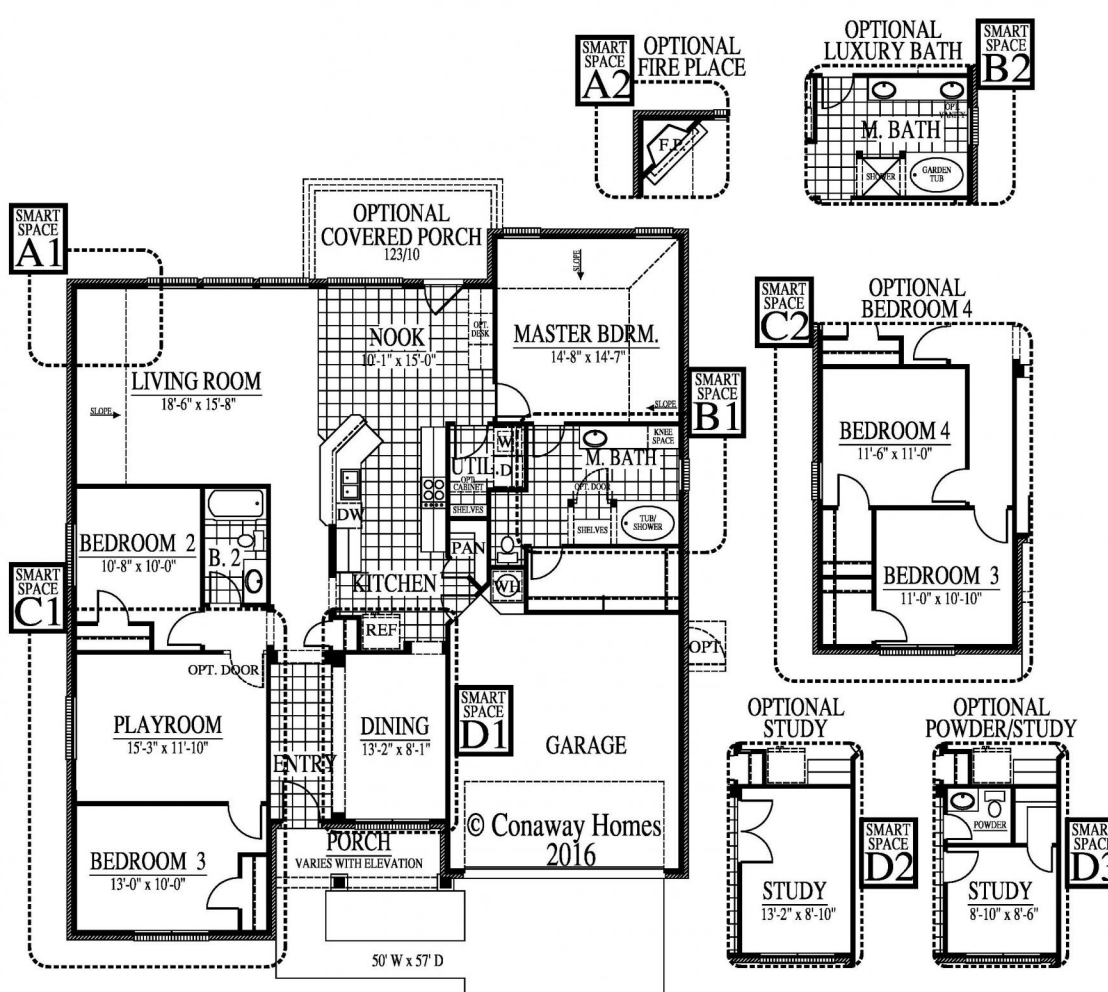

Plan Features... 3-4* Bedrooms, 2 Bathrooms, 2 car garage Large welcoming front porch Entry with decorative archways Open Kitchen, Living, & Breakfast Room Smart Space Formal Dining / Study option Large Breakfast bar Oversized windows with exceptional back yard views Private Utility with extra storage space Large Master Bathroom with walk in closet SMART Space*(tm): 4th Bedroom / Study / Playroom options *