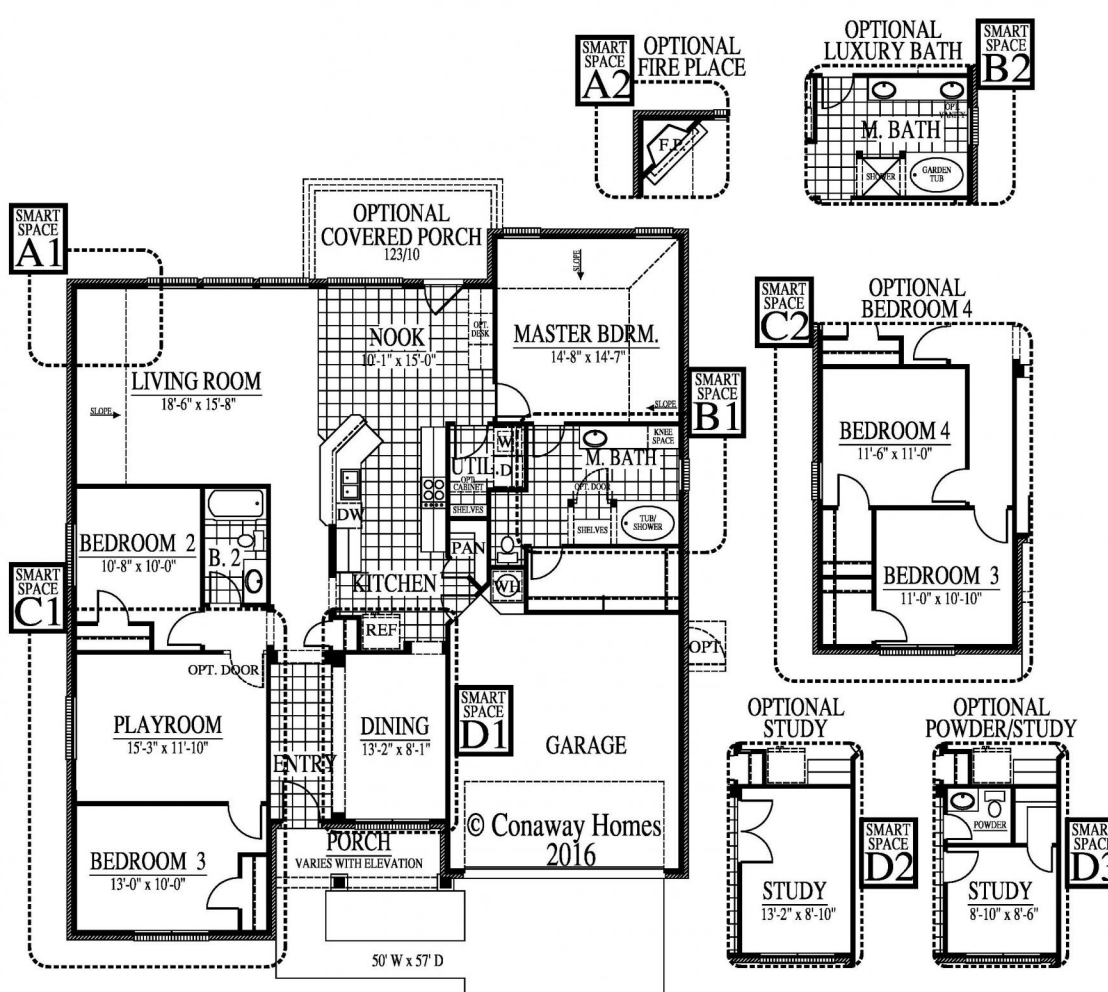

Available Home

Alpine Meadows in Longview

Experience is Everything™

Tucked away in a quiet pastureland just off of Alpine Road inside Loop 281, Alpine Meadows residents enjoy peaceful seclusion plus the convenience of an in-town neighborhood! Served by the highly acclaimed Hallsville I.S.D., Alpine Meadows is convenient to Longview's finest dining and shopping areas! But you'll appreciate the peace and privacy that Alpine Meadows offers!

Plan Features... 3-4* Bedrooms, 2 Bathrooms, 2 car garage Large welcoming front porch Entry with decorative archways Open Kitchen, Living, & Breakfast Room Smart Space Formal Dining / Study option Large Breakfast bar Oversized windows with exceptional back yard views Private Utility with extra storage space Large Master Bathroom with walk in closet SMART Space*(tm): 4th Bedroom / Study / Playroom options *

Ask your new home Sales Counselor

Job #: 03-28-1967
Address: 2021 Boston Drive Drive
School District: Hallsville ISD
Move in Date: 03-06-18

Hello, I'm Debbie Klaassen.
Sales3@ConawayHomes.com
903-704-0200
530 E. Loop 281, Ste. 102
Longview, TX 75605