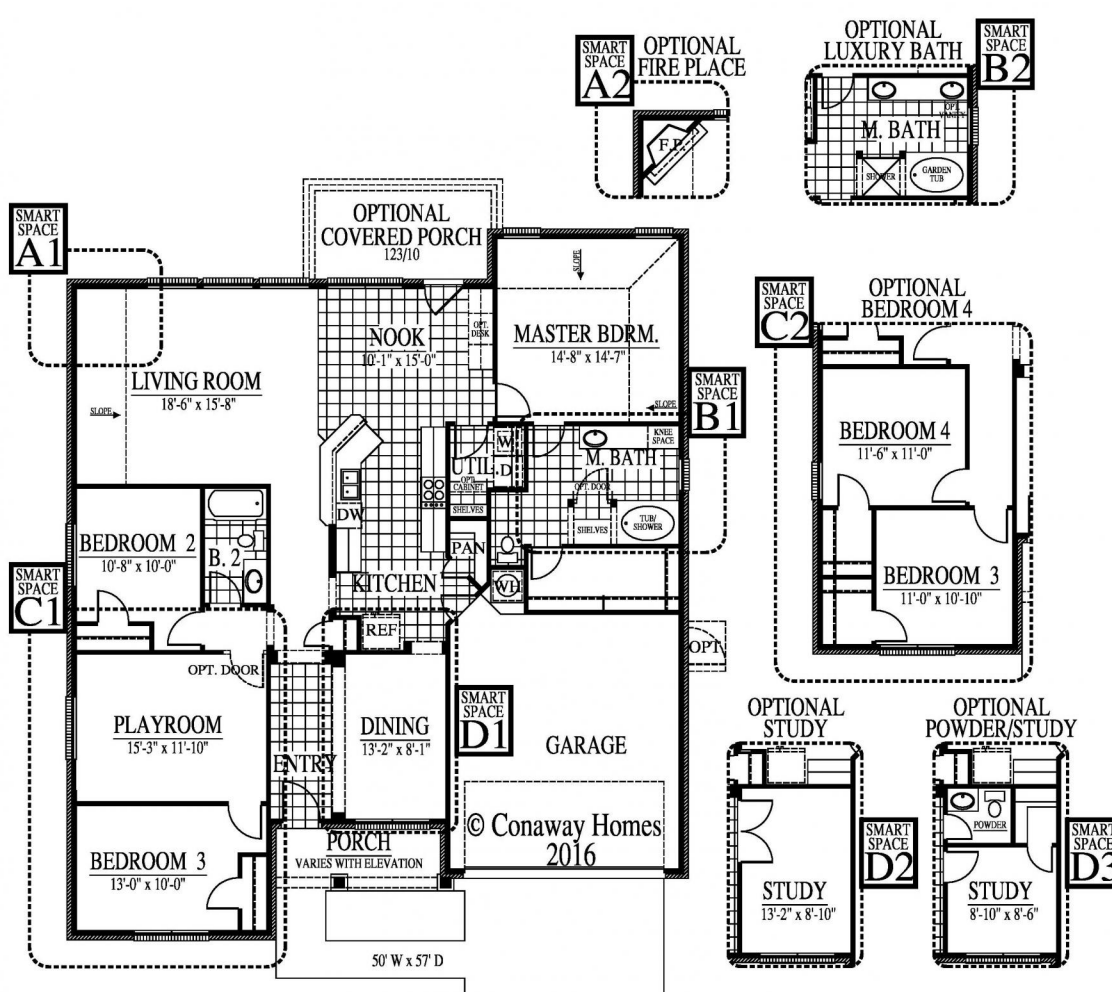

Plan Features... 3-4* Bedrooms, 2 Bathrooms, 2 car garage Large welcoming front porch Entry with decorative archways Open Kitchen, Living, & Breakfast Room Smart Space Formal Dining / Study option Large Breakfast bar Oversized windows with exceptional back yard views Private Utility with extra storage space Large Master Bathroom with walk in closet SMART Space*(tm): 4th Bedroom / Study / Playroom options * Ask your new home Sales Counselor