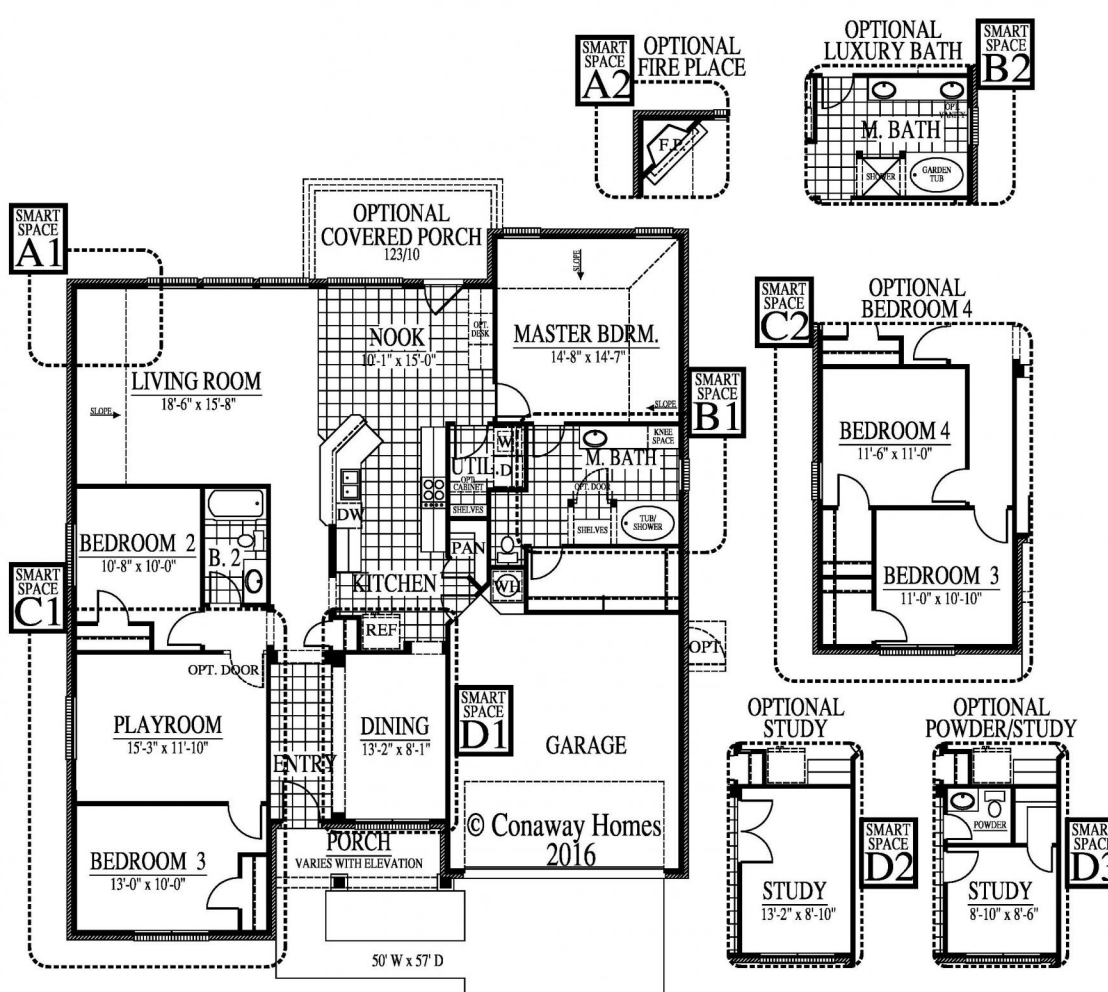

Plan Features... 3-4* Bedrooms, 2 Bathrooms, 2 car garage Large welcoming front porch Entry with decorative archways Open Kitchen, Living, & Breakfast Room Smart Space Formal Dining / Study option Large Breakfast bar Oversized windows with exceptional back yard views Private Utility with extra storage space Large Master Bathroom with walk in closet SMART Space*(tm): 4th Bedroom / Study / Playroom options * Ask your new home Sales Counselor