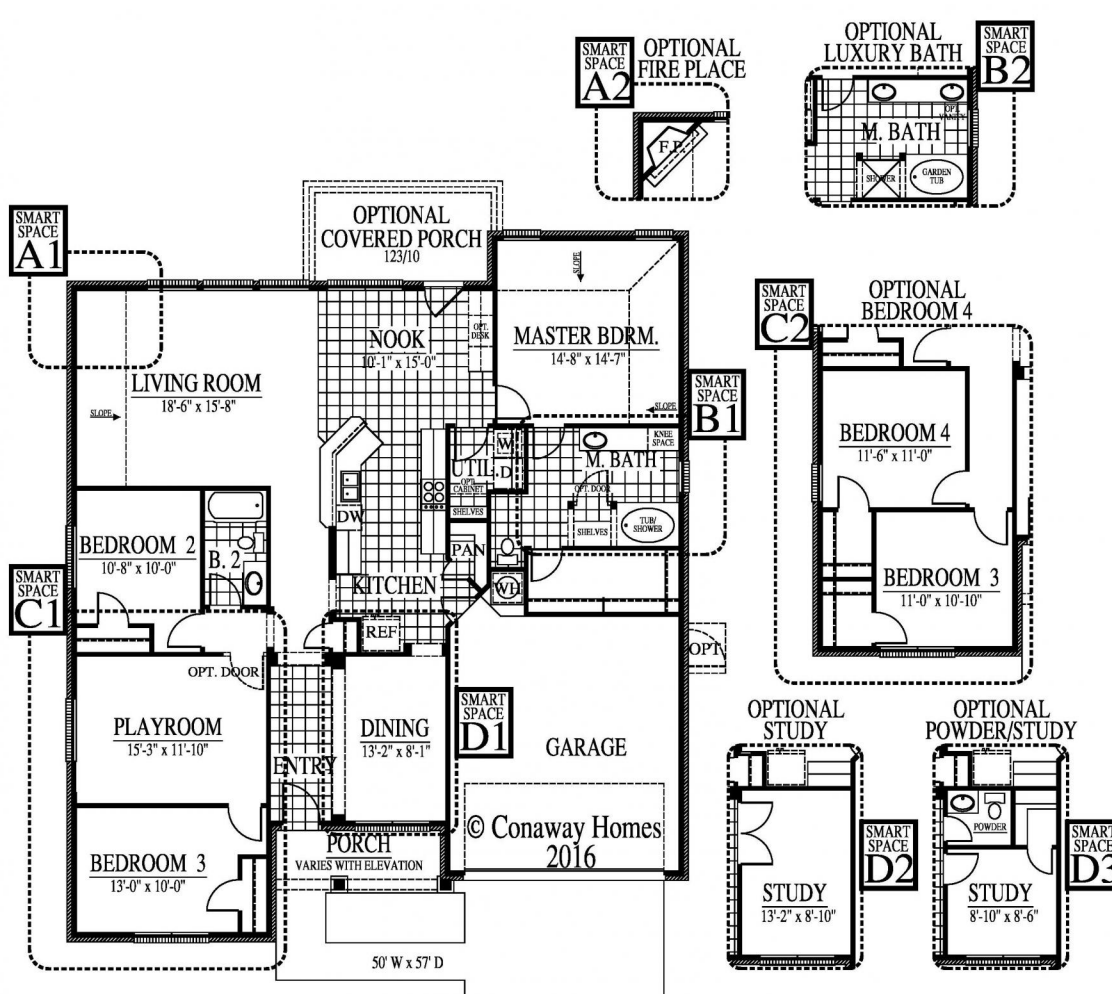

Available Home

Alpine Meadows in Longview

Experience is Everything™

Plan Features... 3-4* Bedrooms, 2 Bathrooms, 2 car garage Large welcoming front porch Entry with decorative archways Open Kitchen, Living, & Breakfast Room Smart Space Formal Dining / Study option Large Breakfast bar Oversized windows with exceptional back yard views Private Utility with extra storage space Large Master Bathroom with walk in closet SMART Space*(tm): 4th Bedroom / Study / Playroom options *