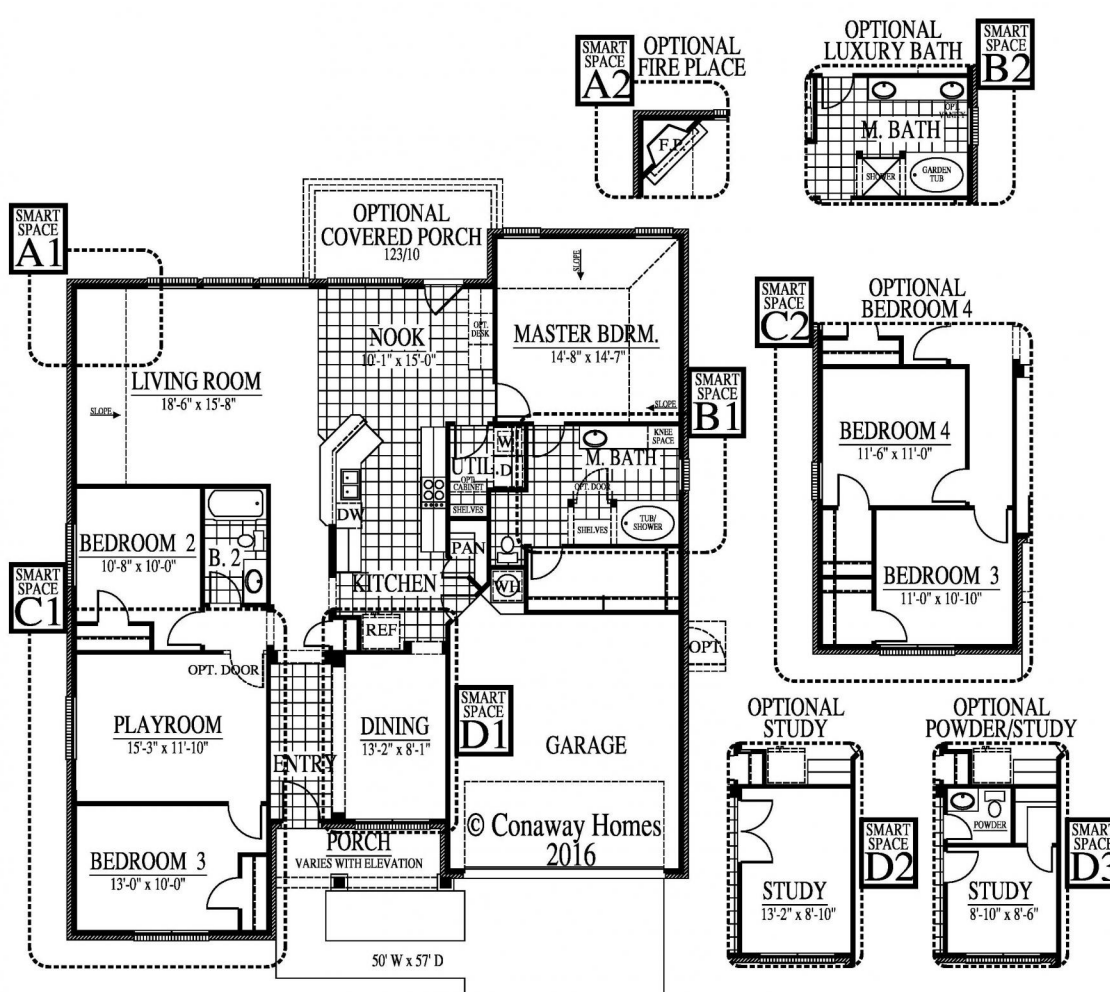

Plan Features... 3-4* Bedrooms, 2 Bathrooms, 2 car garage Large welcoming front porch Entry with decorative archways Open Kitchen, Living, & Breakfast Room Smart Space Formal Dining / Study option Large Breakfast bar Oversized windows with exceptional back yard views Private Utility with extra storage space Large Master Bathroom with walk in closet SMART Space*(tm): 4th Bedroom / Study / Playroom options *