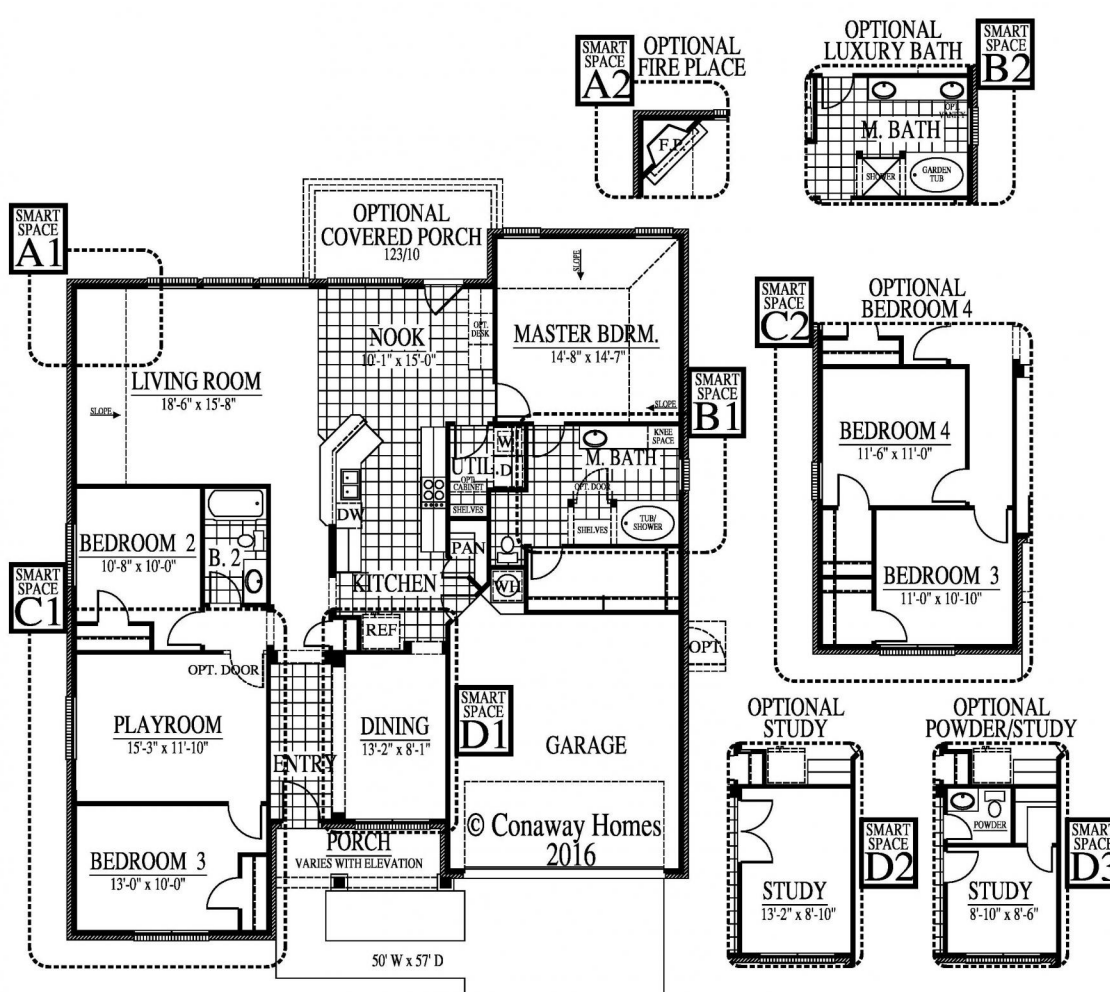

Available Home

Alpine Meadows in Longview

Experience is Everything™

Tucked away in a quiet pastureland just off of Alpine Road inside Loop 281, Alpine Meadows residents enjoy peaceful seclusion plus the convenience of an in-town neighborhood! Served by the highly acclaimed Hallsville I.S.D., Alpine Meadows is convenient to Longview's finest dining and shopping areas! But you'll appreciate the peace and privacy that Alpine Meadows offers!

Plan Features... 3-4* Bedrooms, 2 Bathrooms, 2 car garage Large welcoming front porch Entry with decorative archways Open Kitchen, Living, & Breakfast Room Smart Space Formal Dining / Study option Large Breakfast bar Oversized windows with exceptional back yard views Private Utility with extra storage space Large Master Bathroom with walk in closet SMART Space*(tm): 4th Bedroom / Study / Playroom options *

Job #: 03-28-1967
Address: 2021 Boston Drive
School District: Hallsville ISD
Move in Date: Today

Hello, I'm Debbie Klaassen.
Sales3@ConawayHomes.com
903-704-0200
530 E. Loop 281, Ste. 102
Longview, TX 75605