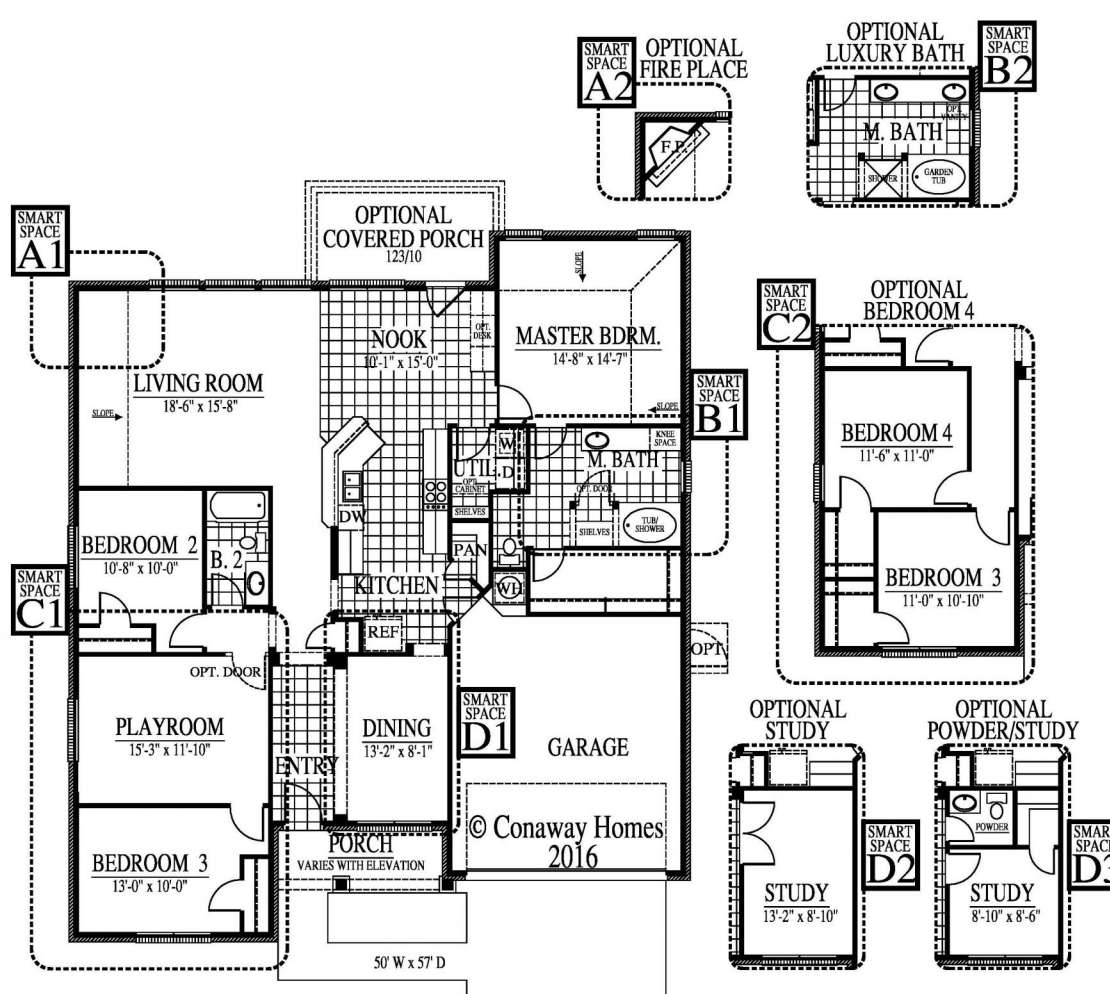

Available Home

Alpine Meadows in Longview

Experience is Everything™

Plan Features... 3-4* Bedrooms, 2 Bathrooms, 2 car garage Large welcoming front porch Entry with decorative archways Open Kitchen, Living, & Breakfast Room Smart Space Formal Dining / Study option Large Breakfast bar Oversized windows with exceptional back yard views Private Utility with extra storage space Large Master Bathroom with walk in closet SMART Space*(tm): 4th Bedroom / Study / Playroom options * Ask your new home Sales Counselor