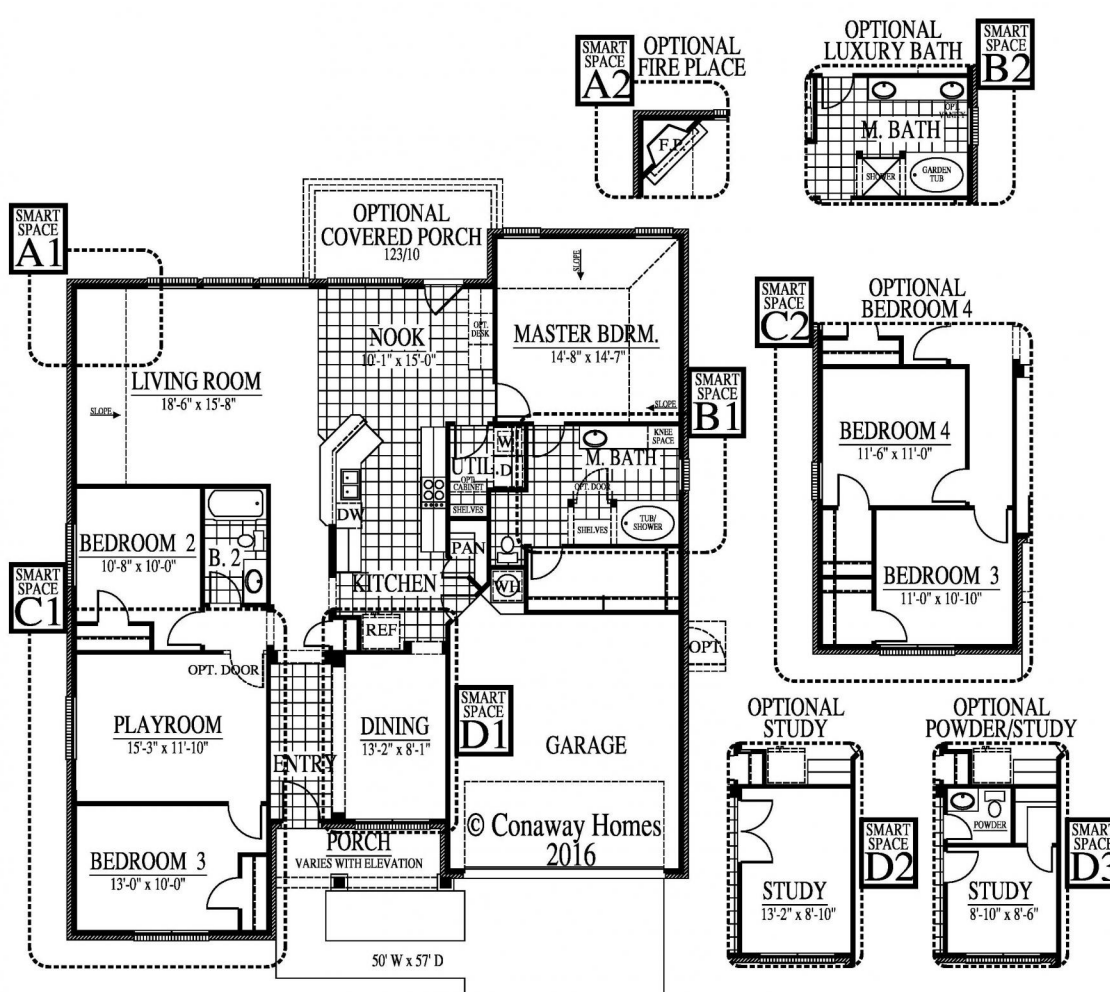

Plan Features... 3-4* Bedrooms, 2 Bathrooms, 2 car garage Large welcoming front porch Entry with decorative archways Open Kitchen, Living, & Breakfast Room Smart Space Formal Dining / Study option Large Breakfast bar Oversized windows with exceptional back yard views Private Utility with extra storage space Large Master Bathroom with walk in closet SMART Space*(tm): 4th Bedroom / Study / Playroom options * Ask your new home Sales Counselor