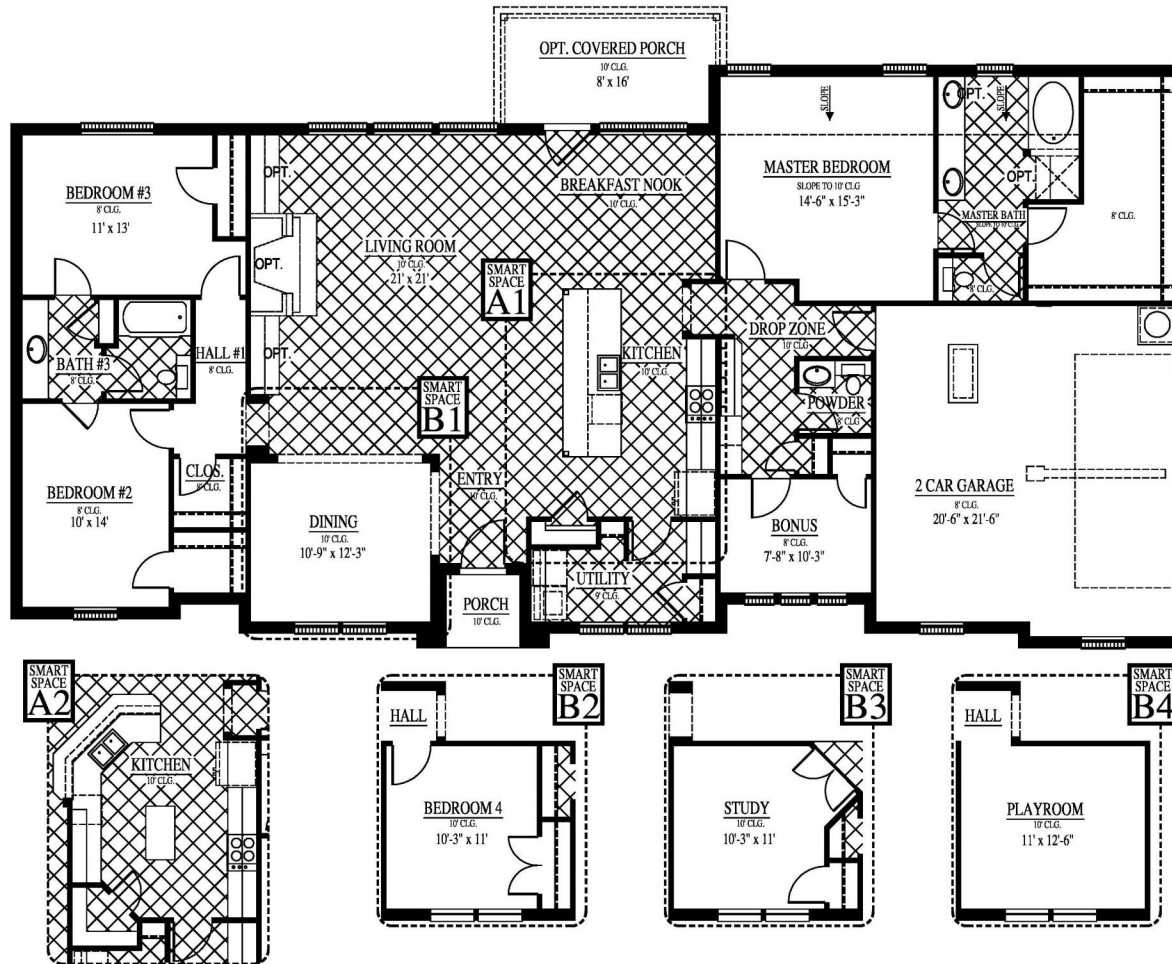

Available Home

Rosebrook in Whitehouse

Experience is Everything™

Located in the heart of Whitehouse, Rosebrook offers luxurious and finely crafted homes for those seeking an elegant lifestyle. With spacious home sites and highly restricted architectural controls, Rosebrook residents enjoy their own private park with open and wooded places along a scenic creek. Simply stunning home designs and winding streets combine to make Rosebrook truly a "one of a kind" community for discerning tastes. :: MOVE IN READY PRICING ::